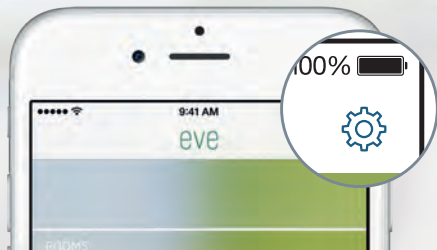

Get Started

- 1 Download the Elgato Eve app from the App Store.

Elgato Eve

Get Started

- Insert the included AA batteries and find a good spot for Eve Motion.
- Open the Elgato Eve app and tap Add Accessory. Eve will now guide you through the setup process.

Add Accessory

- Mount Eve Motion on a wall, or simply place it on an even surface.

If you have already set up another accessory, go to the Eve settings to add Eve Motion to your home.

Legal Information

This device complies with part 15 of the FCC Rules and Industry Canada licence-exempt RSS standard(s). Operation is subject to the following two conditions: (1) This device may not cause interference, and (2) this device must accept any interference received, including interference that may cause undesired operation.