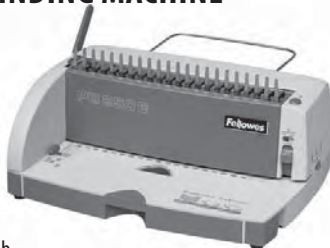

- Compact, lightweight and user-friendly
- Punches up to 8 sheets of paper at a time
- Binds up to 180 sheets with a 22mm comb
- Adjustable edge guide centers documents quickly and easily
- Reference guide allows user to select comb diameter at a glance
- Rear comb storage bin keeps supplies handy, yet neatly stored
- 1 year warranty

- Effortless electric operation - just push the button to punch
- Efficient design allows user to punch & bind in continuous manner
- Punches up to 15 sheets of paper at a time
- Binds up to 240 sheets with a 28.5mm comb
- Margin depth adjusts to ensure proper hole placement for thick documents
- Comb diameter selector helps user select comb size and margin depth at a glance
- Adjustable edge guide centers non-standard documents
- See-thru window shows when front drawer is ready for waste removal
- Base support ensures stability during operation
- 1 year warranty