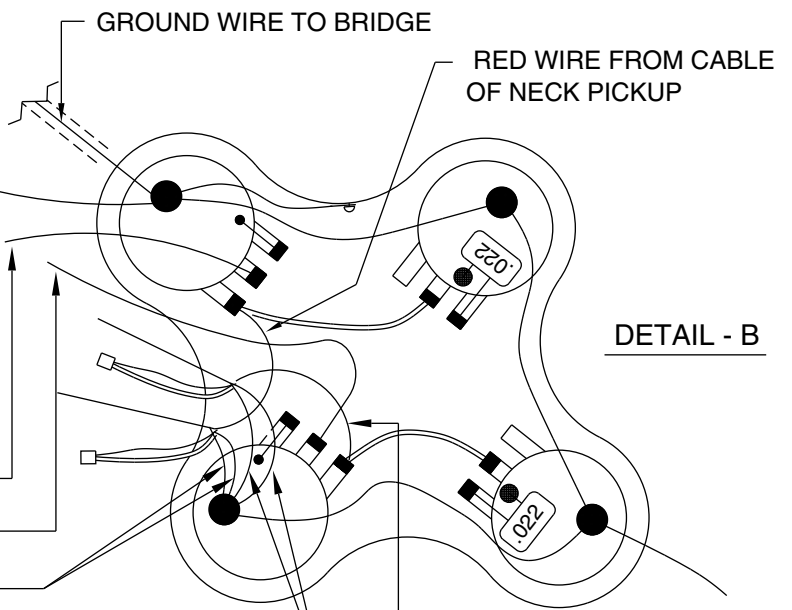

## BRIDGE ASSEMBLY

WHITE WIRE FROM SWITCH TO OUTPUT JACK

- BLACK WIRE FROM SWITCH
- YELLOW WIRE FROM SWITCH
- BLUE WIRE FROM SWITCH
- GREEN & BARE WIRE FROM CABLE OF NECK PICKUP
- RED & BARE WIRE FROM CABLE OF BRIDGE PICKUP
- GREEN WIRE FROM CABLE OF BRIDGE PICKUP

Body Part Number	
0053376532	Brown Sunburst
0053357506	Black
0053357509	Candy Apple Red
0053357580	Arctic White

## SWITCH & CONTROL FUNCTION

3 WAY SWITCH POSITION			
1	2	3	
● ○ ○	○ ● ○	○ ○ ●	← 5 WAY SWITCH POSITION
V1	V1&V2	V2	← VOLUME CONTROL
T1	T1&T2	T2	← TONE CONTROL
■	■	□	← NECK PICKUP
□	■	■	← BRIDGE PICKUP
		□	← PICKUP IS OFF
		■	← PICKUP IS ON