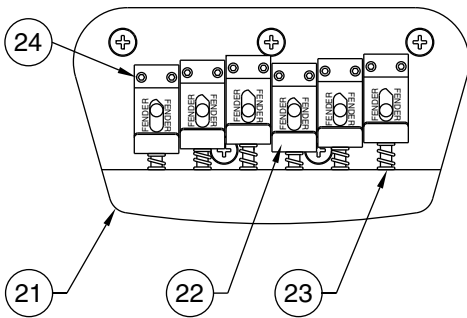

BRIDGE ASSEMBLY