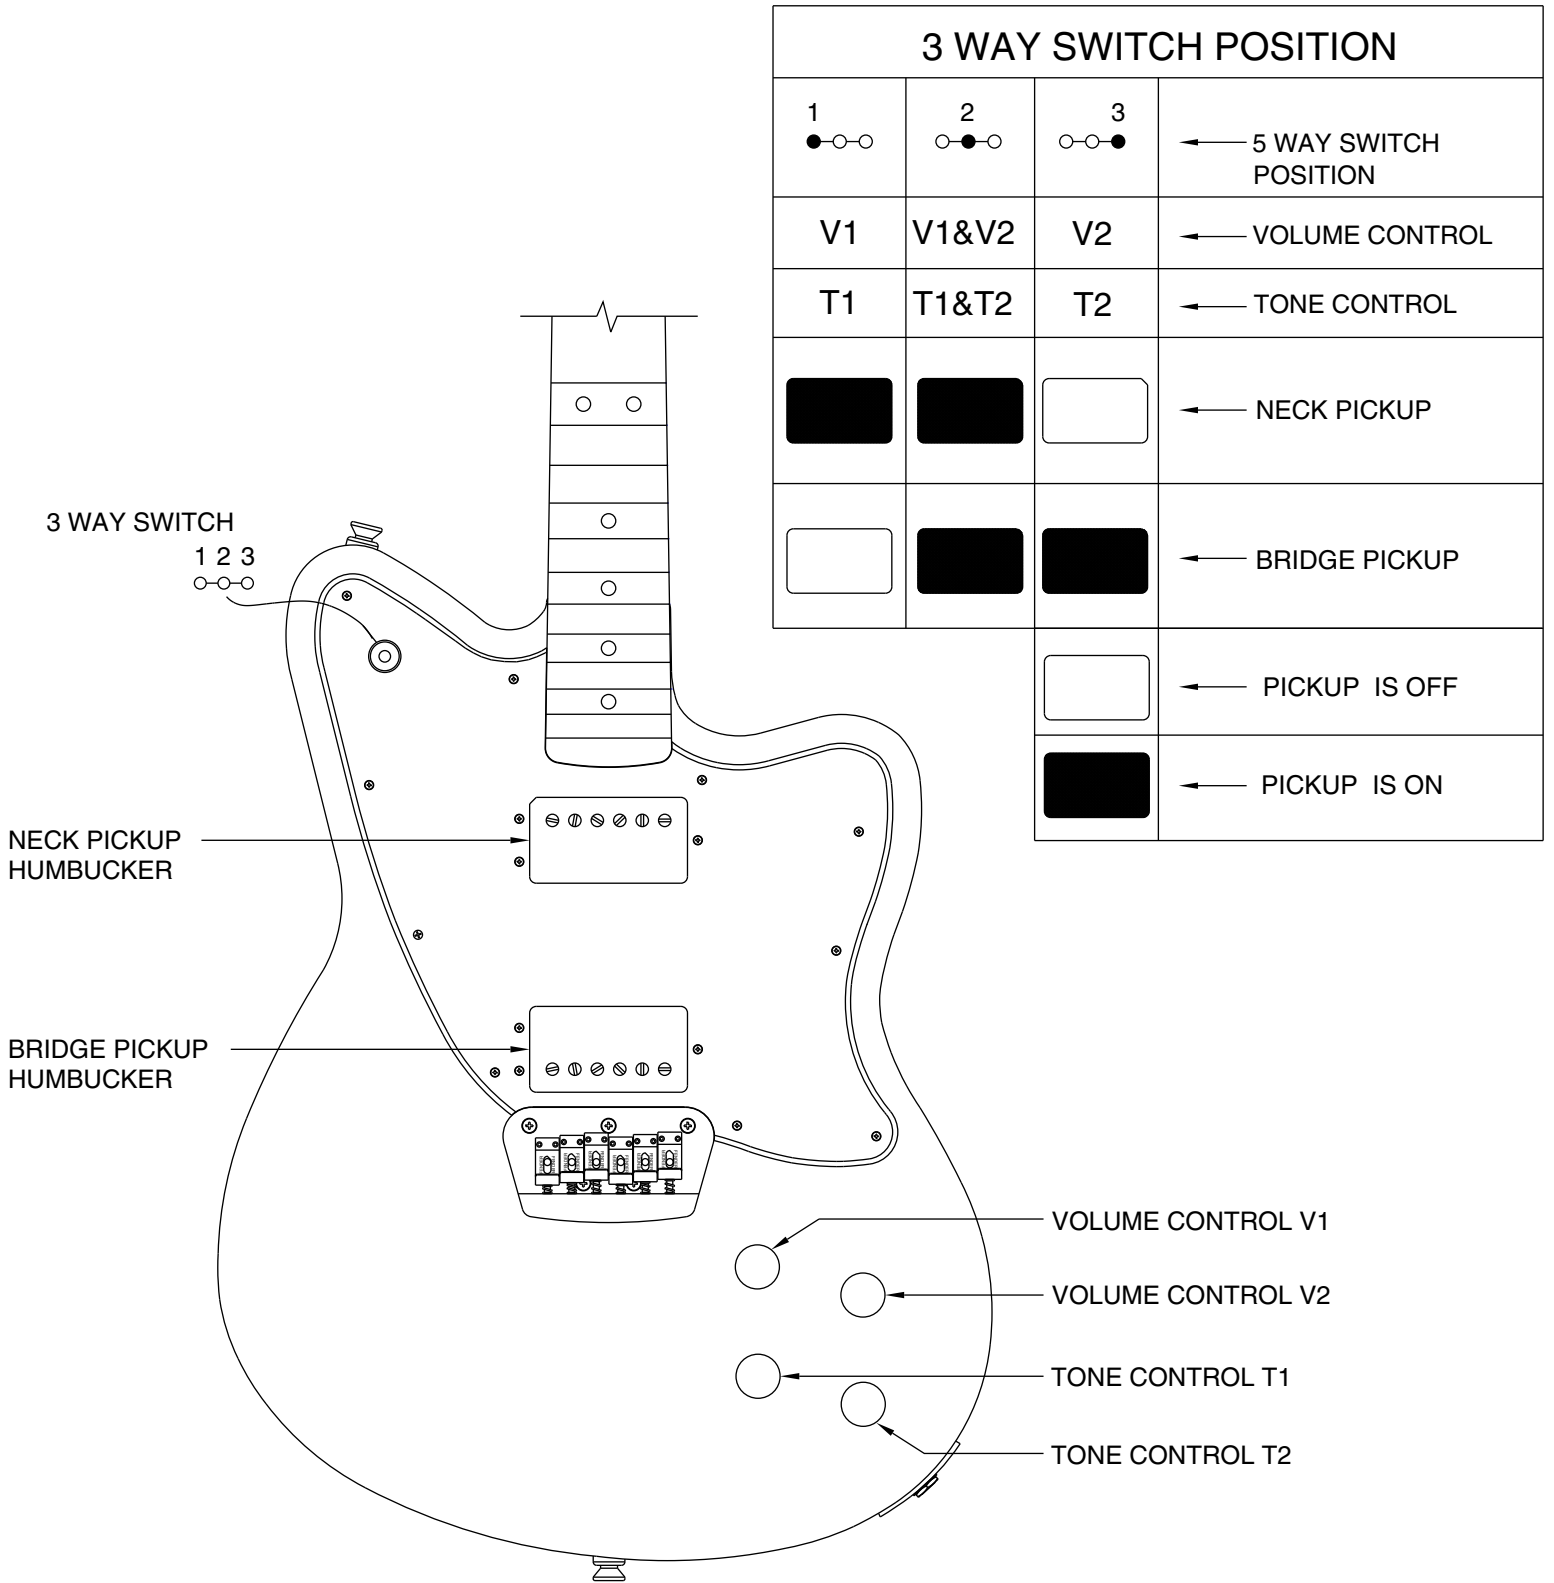

## BRIDGE ASSEMBLY

WHITE WIRE FROM SWITCH TO OUTPUT JACK

- BLACK WIRE FROM SWITCH
- YELLOW WIRE FROM SWITCH
- BLUE WIRE FROM SWITCH
- GREEN & BARE WIRE FROM CABLE OF NECK PICKUP
- RED & BARE WIRE FROM CABLE OF BRIDGE PICKUP
- GREEN WIRE FROM CABLE OF BRIDGE PICKUP

Body Part Number	
0053376532	Brown Sunburst
0053357506	Black
0053357509	Candy Apple Red
0053357580	Arctic White

## SWITCH & CONTROL FUNCTION

3 WAY SWITCH POSITION			
1	2	3	
● ○ ○	○ ● ○	○ ○ ●	← 5 WAY SWITCH POSITION
V1	V1&V2	V2	← VOLUME CONTROL
T1	T1&T2	T2	← TONE CONTROL
■	■	□	← NECK PICKUP
□	■	■	← BRIDGE PICKUP
		□	← PICKUP IS OFF
		■	← PICKUP IS ON