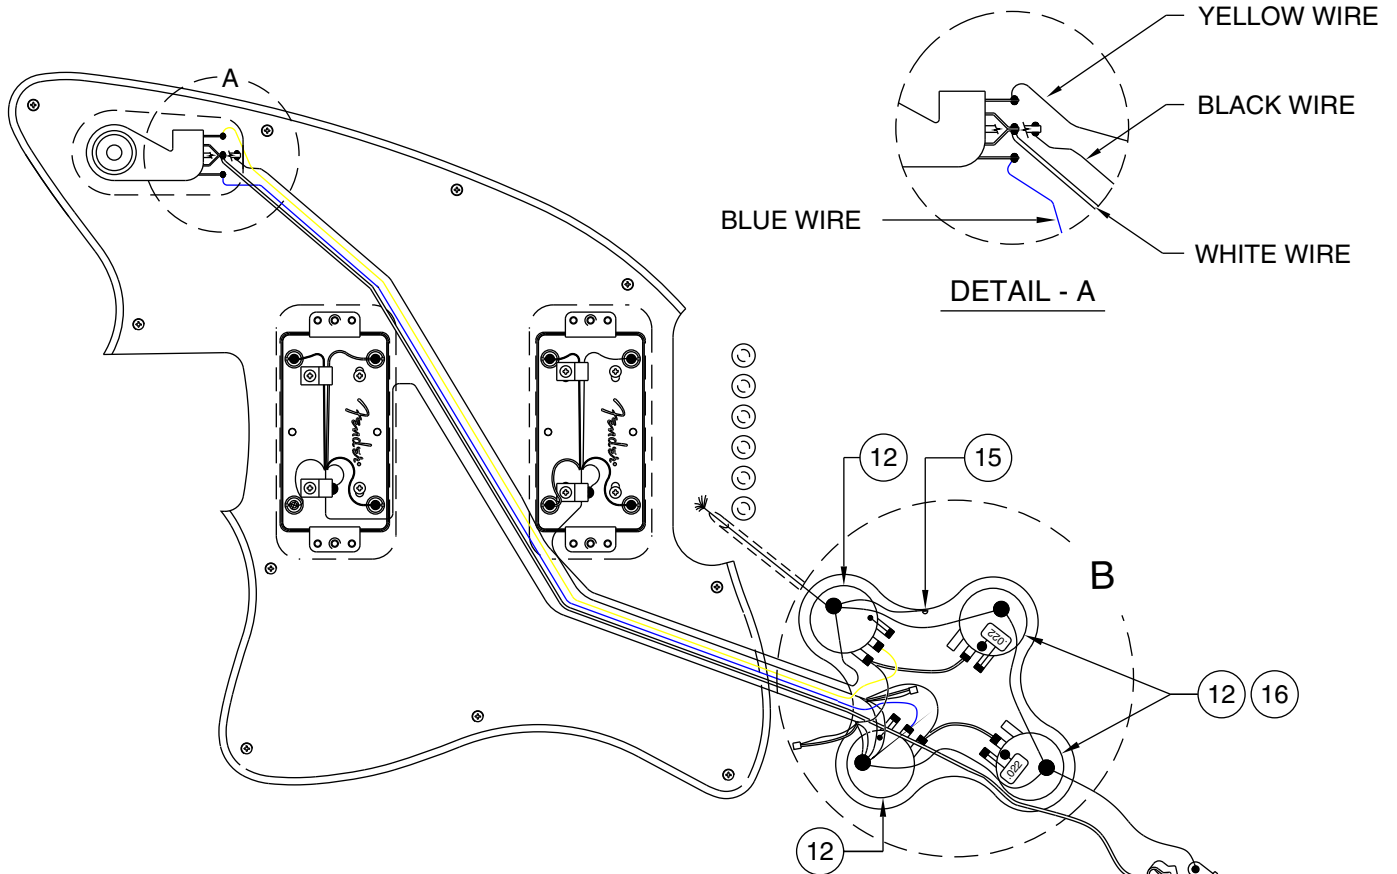

## BRIDGE ASSEMBLY

WHITE WIRE FROM SWITCH TO OUTPUT JACK

- BLACK WIRE FROM SWITCH
- YELLOW WIRE FROM SWITCH
- BLUE WIRE FROM SWITCH
- GREEN & BARE WIRE FROM CABLE OF NECK PICKUP
- RED & BARE WIRE FROM CABLE OF BRIDGE PICKUP
- GREEN WIRE FROM CABLE OF BRIDGE PICKUP

Body Part Number	
0053376532	Brown Sunburst
0053357506	Black
0053357509	Candy Apple Red
0053357580	Arctic White

## SWITCH & CONTROL FUNCTION

3 WAY SWITCH POSITION			
1	2	3	
● ○ ○	○ ● ○	○ ○ ●	← 5 WAY SWITCH POSITION
V1	V1&V2	V2	← VOLUME CONTROL
T1	T1&T2	T2	← TONE CONTROL
■	■	□	← NECK PICKUP
□	■	■	← BRIDGE PICKUP
		□	← PICKUP IS OFF
		■	← PICKUP IS ON