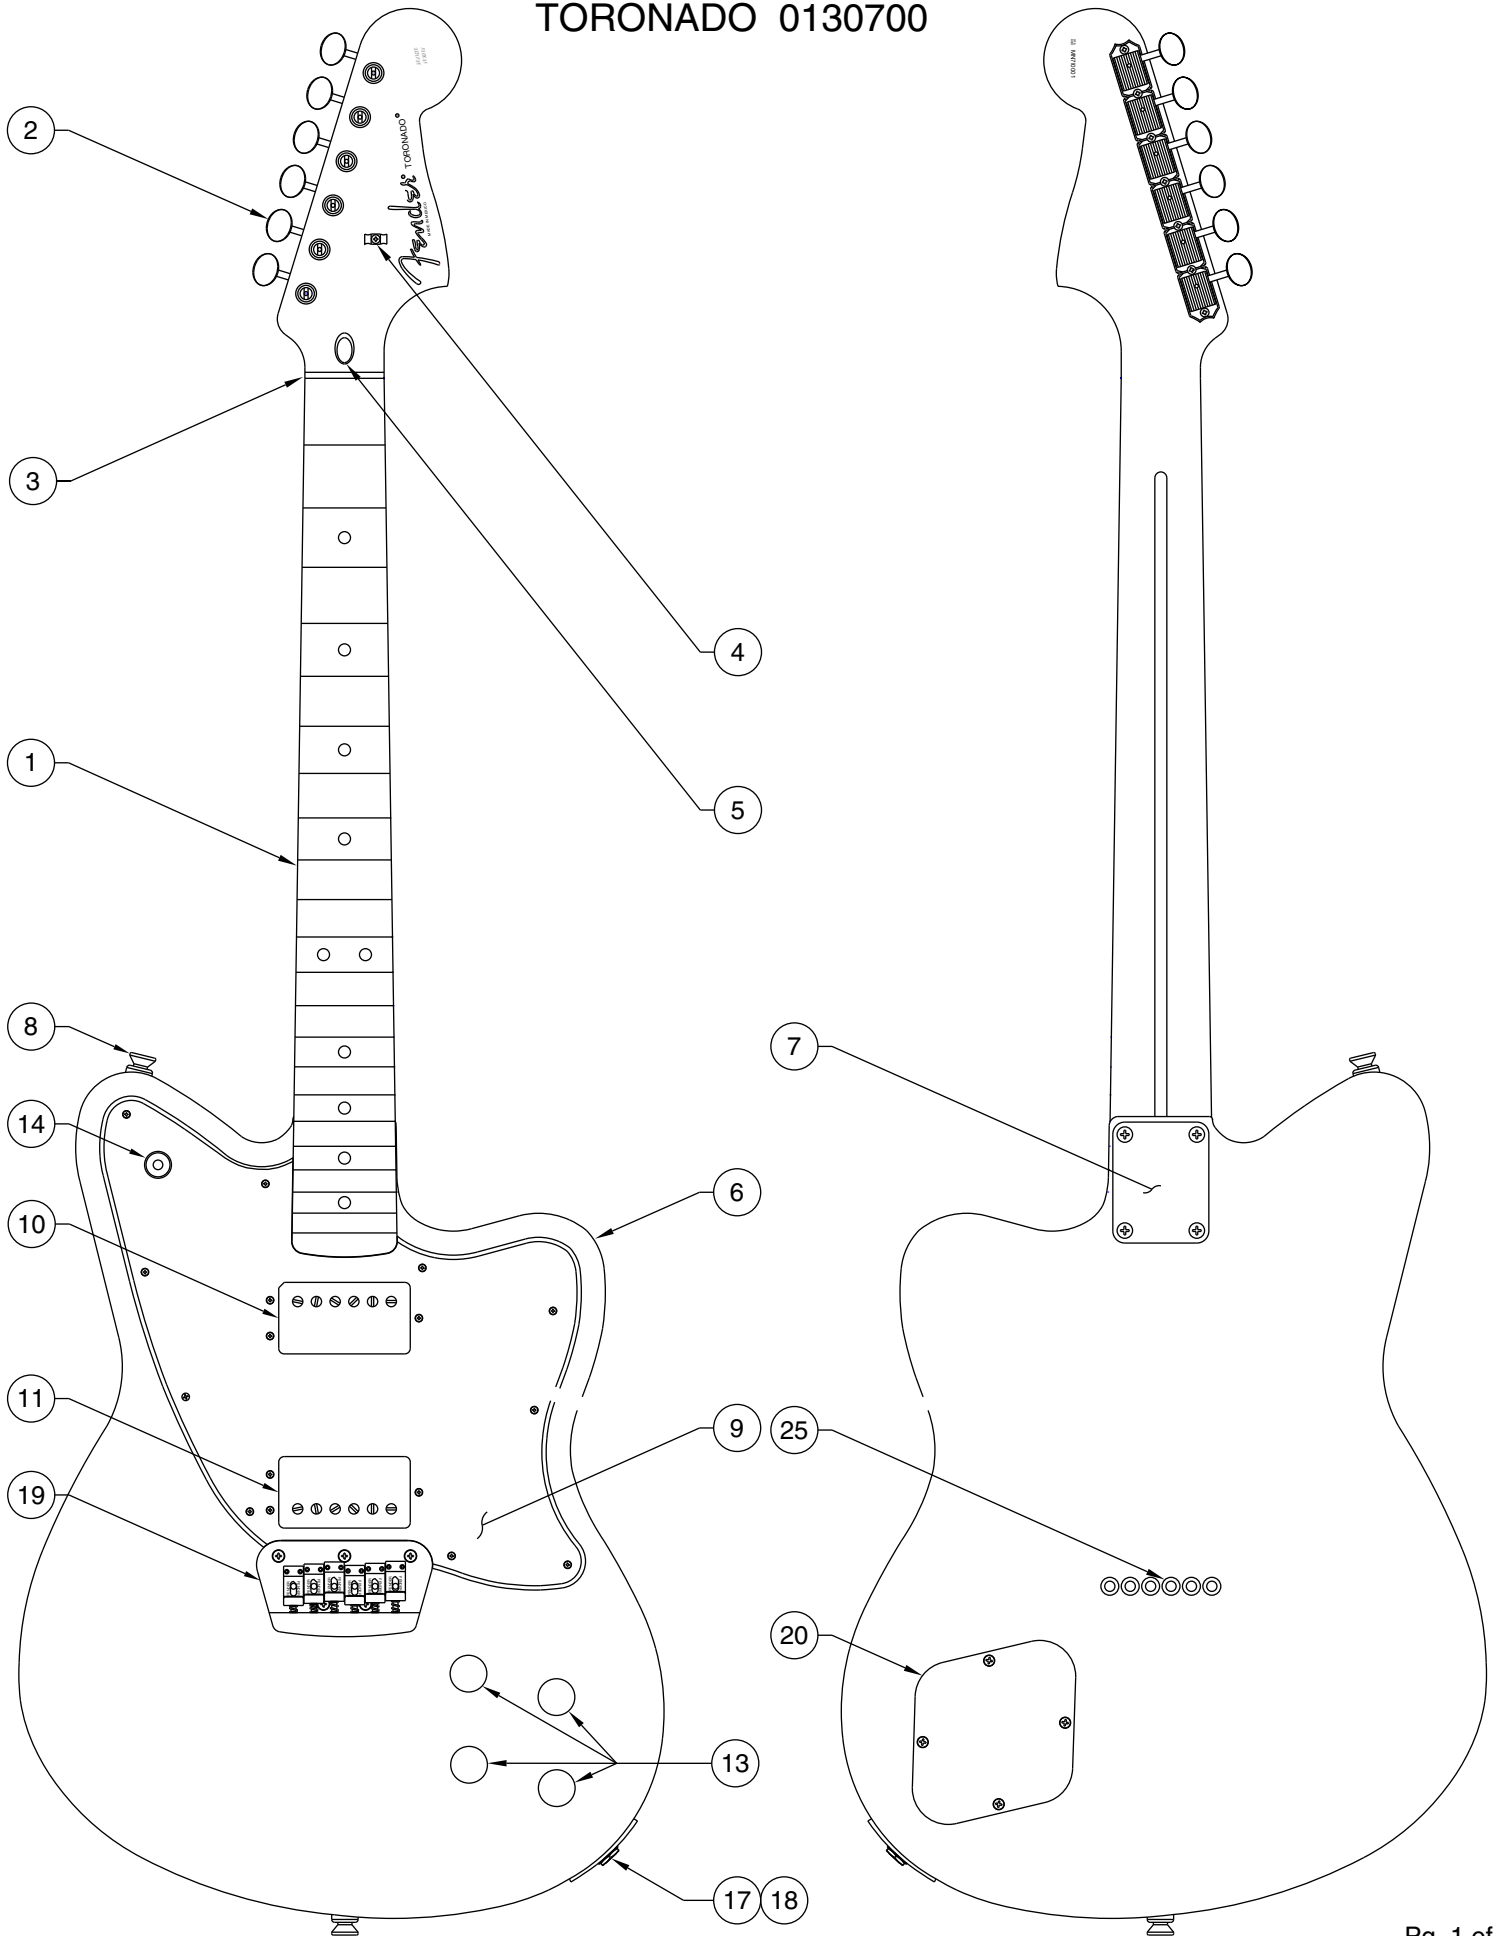

TORONADO 0130700