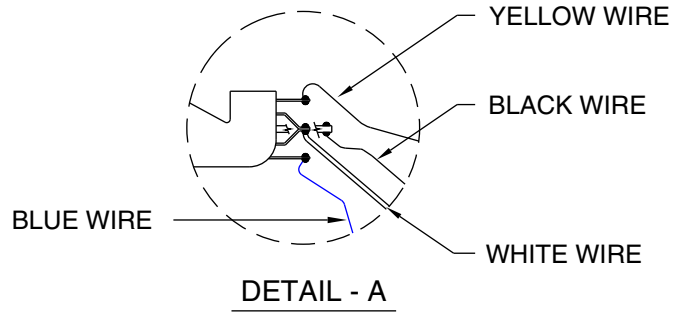

## BRIDGE ASSEMBLY

WHITE WIRE FROM SWITCH TO OUTPUT JACK

- BLACK WIRE FROM SWITCH
- YELLOW WIRE FROM SWITCH
- BLUE WIRE FROM SWITCH
- GREEN & BARE WIRE FROM CABLE OF NECK PICKUP
- RED & BARE WIRE FROM CABLE OF BRIDGE PICKUP
- GREEN WIRE FROM CABLE OF BRIDGE PICKUP

Body Part Number	
0053376532	Brown Sunburst
0053357506	Black
0053357509	Candy Apple Red
0053357580	Arctic White

## SWITCH & CONTROL FUNCTION

3 WAY SWITCH POSITION			
1	2	3	
● ○ ○	○ ● ○	○ ○ ●	← 5 WAY SWITCH POSITION
V1	V1&V2	V2	← VOLUME CONTROL
T1	T1&T2	T2	← TONE CONTROL
■	■	□	← NECK PICKUP
□	■	■	← BRIDGE PICKUP
		□	← PICKUP IS OFF
		■	← PICKUP IS ON