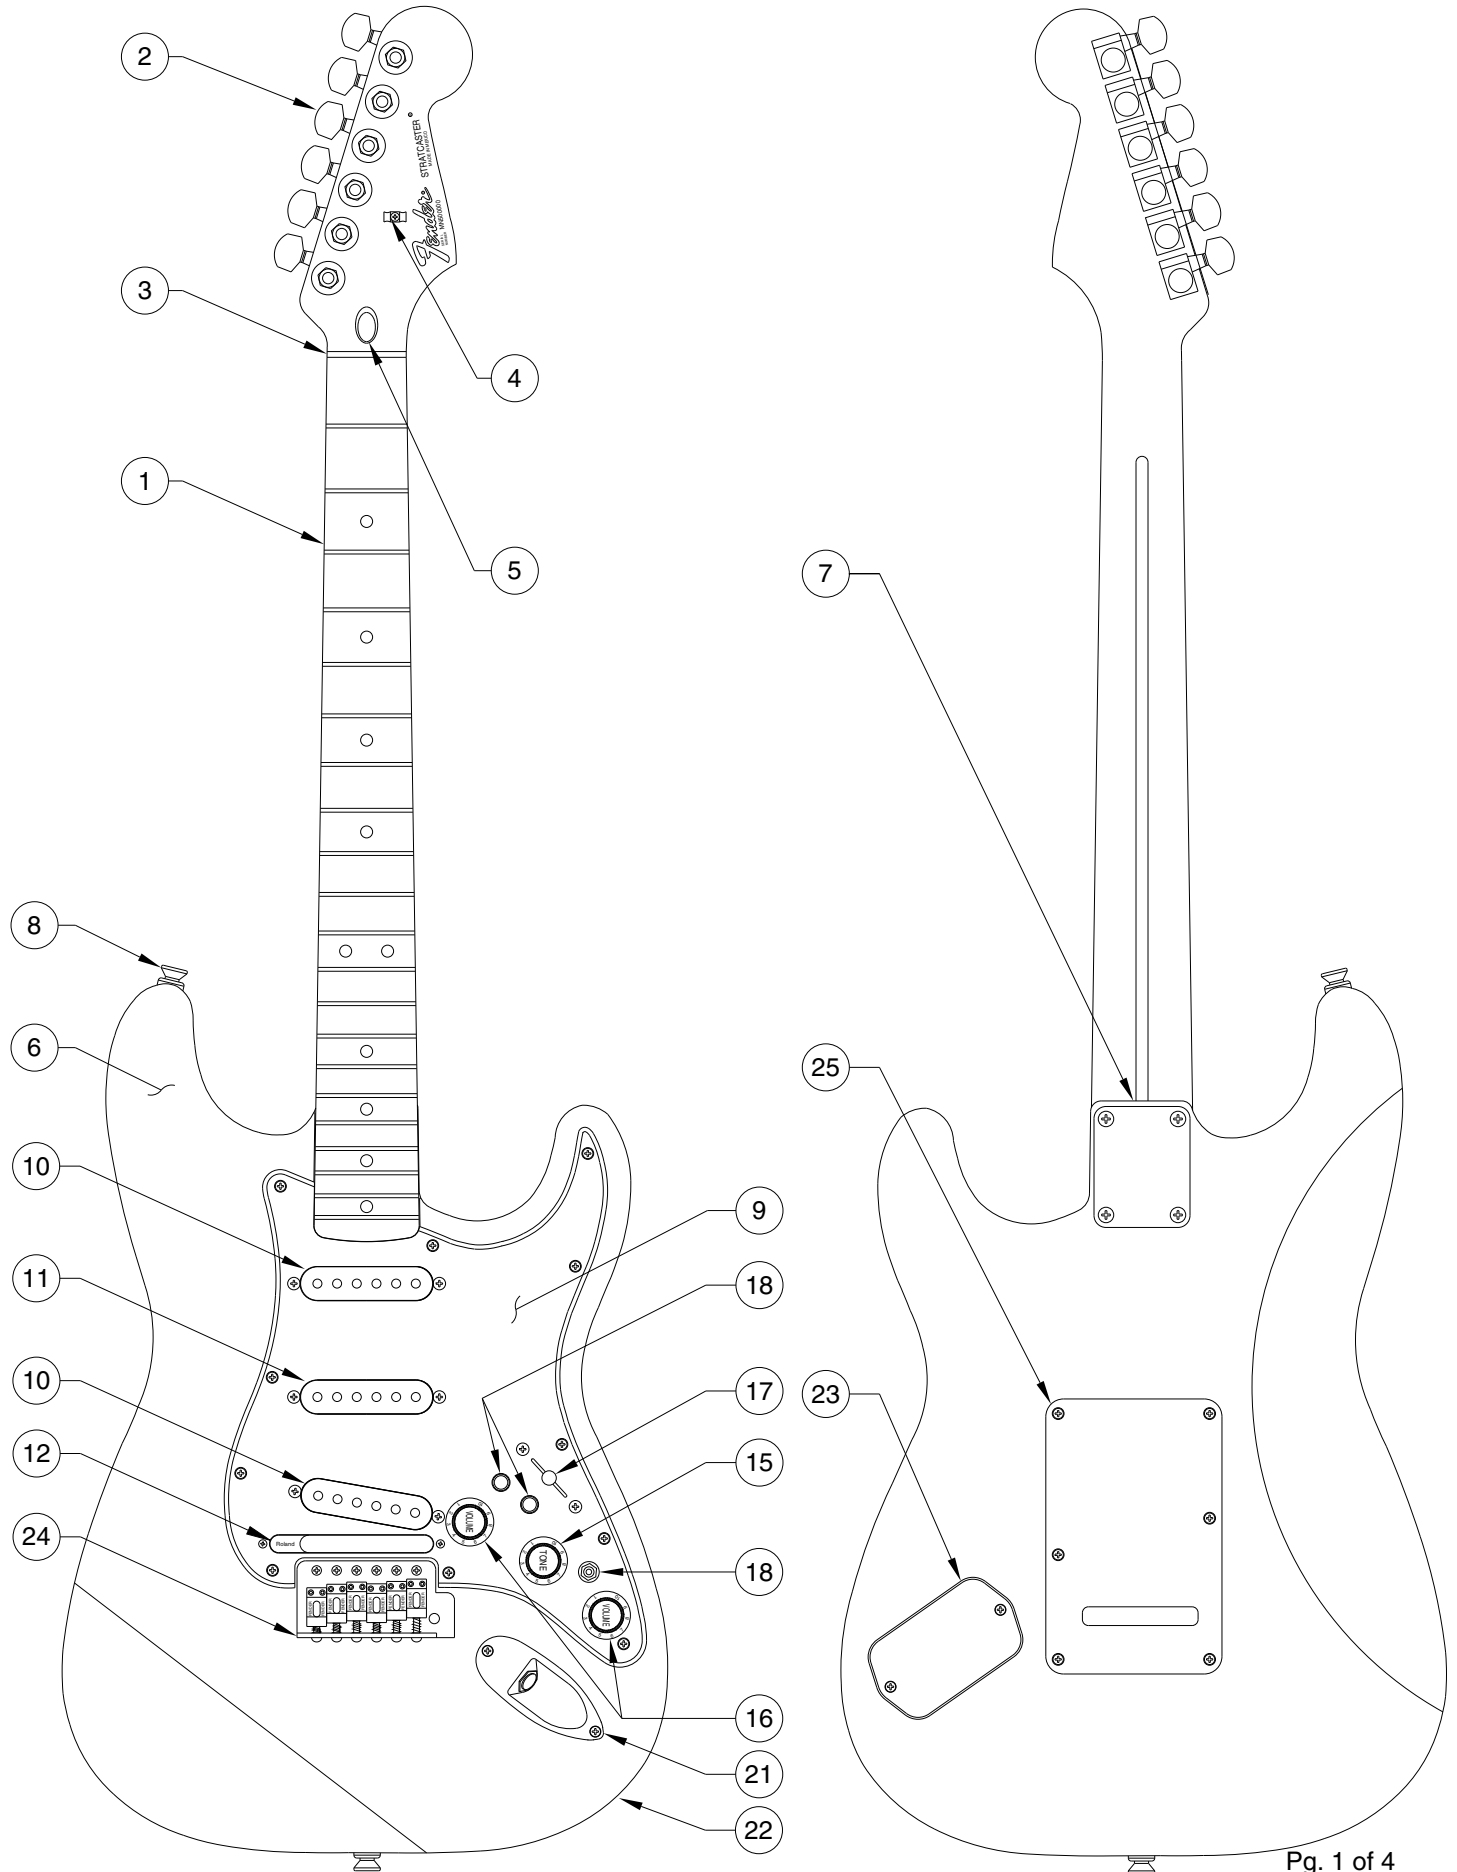

ROLAND MEXICO STRAT 0134660