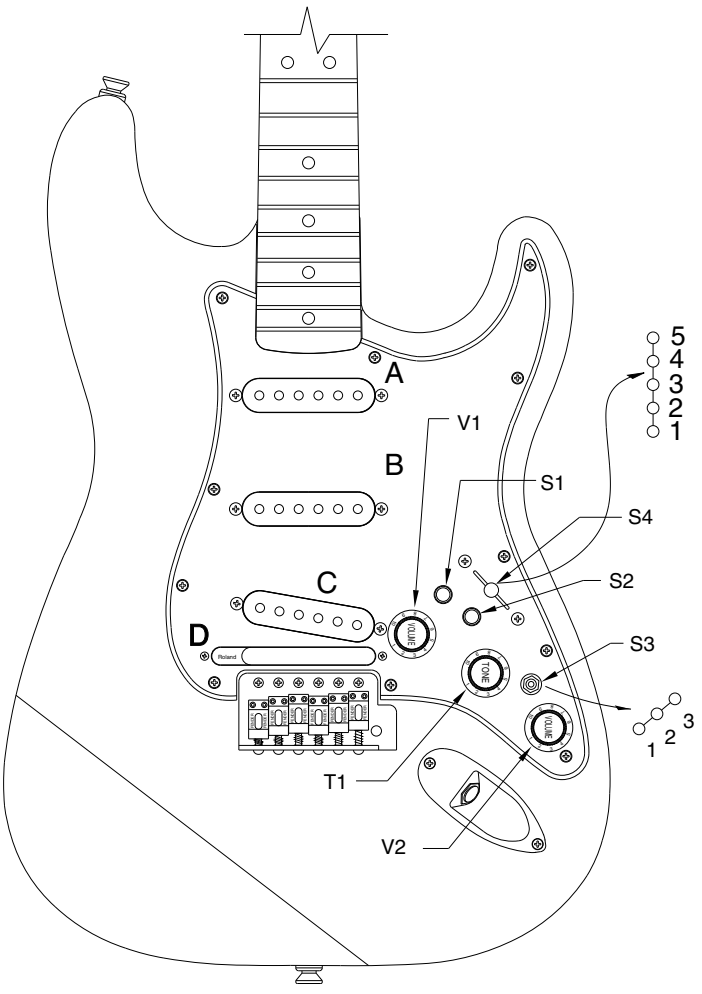

Body Part Number	
0049718532	Brown Sunburst
0049706506	Black
0049706580	Arctic White

## SWITCH & CONTROL FUNCTION

TOGGLE SWITCH FUNCTION (S3)		
 ● 3 - GUITAR SOUND	 ● 2 - GUITAR & SYNTHESIZER SOUND	 ● 1 - SYNTHESIZER SOUND

5 WAY SWITCH POSITION (S4)					
					← 5 WAY SWITCH POSITION
V1	V1	V1	V1	V1	← VOLUME CONTROL
T1	T1	T1	T1	T1	← TONE CONTROL
					← NECK PICKUP (A)
					← MIDDLE PICKUP (B)
					← BRIDGE PICKUP (C)
	← PICKUP IS ON				← PICKUP IS OFF