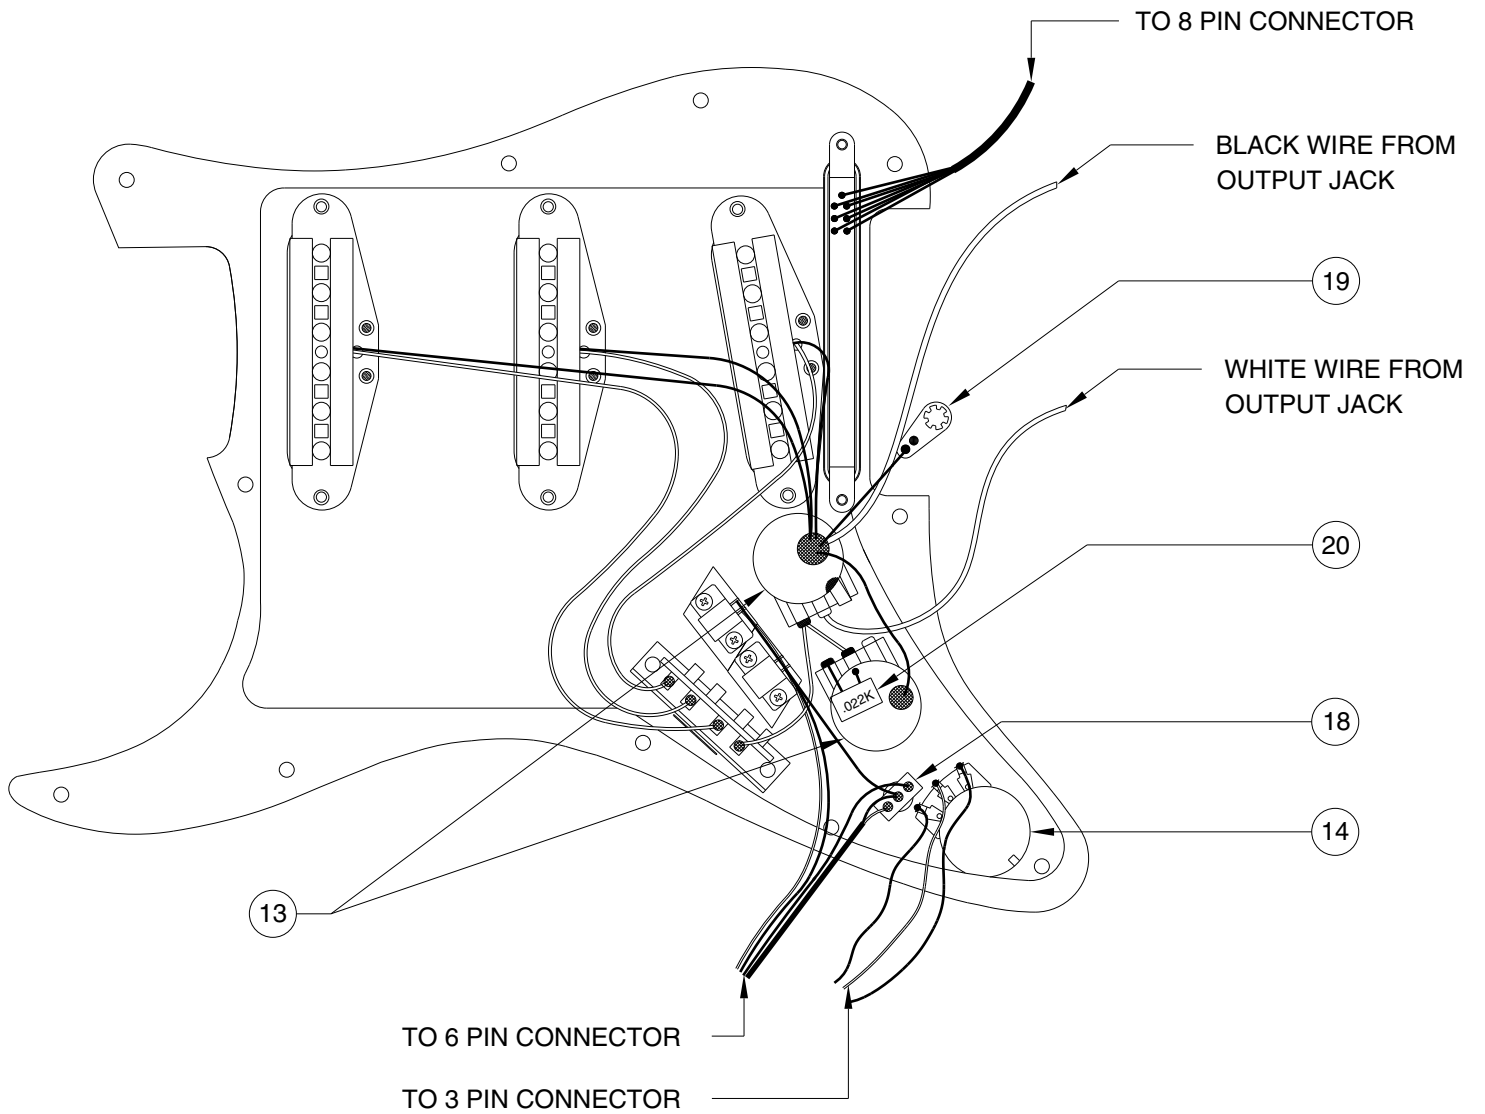

ROLAND MEX. STRAT 0134660

PICKGUARD ASSEMBLY