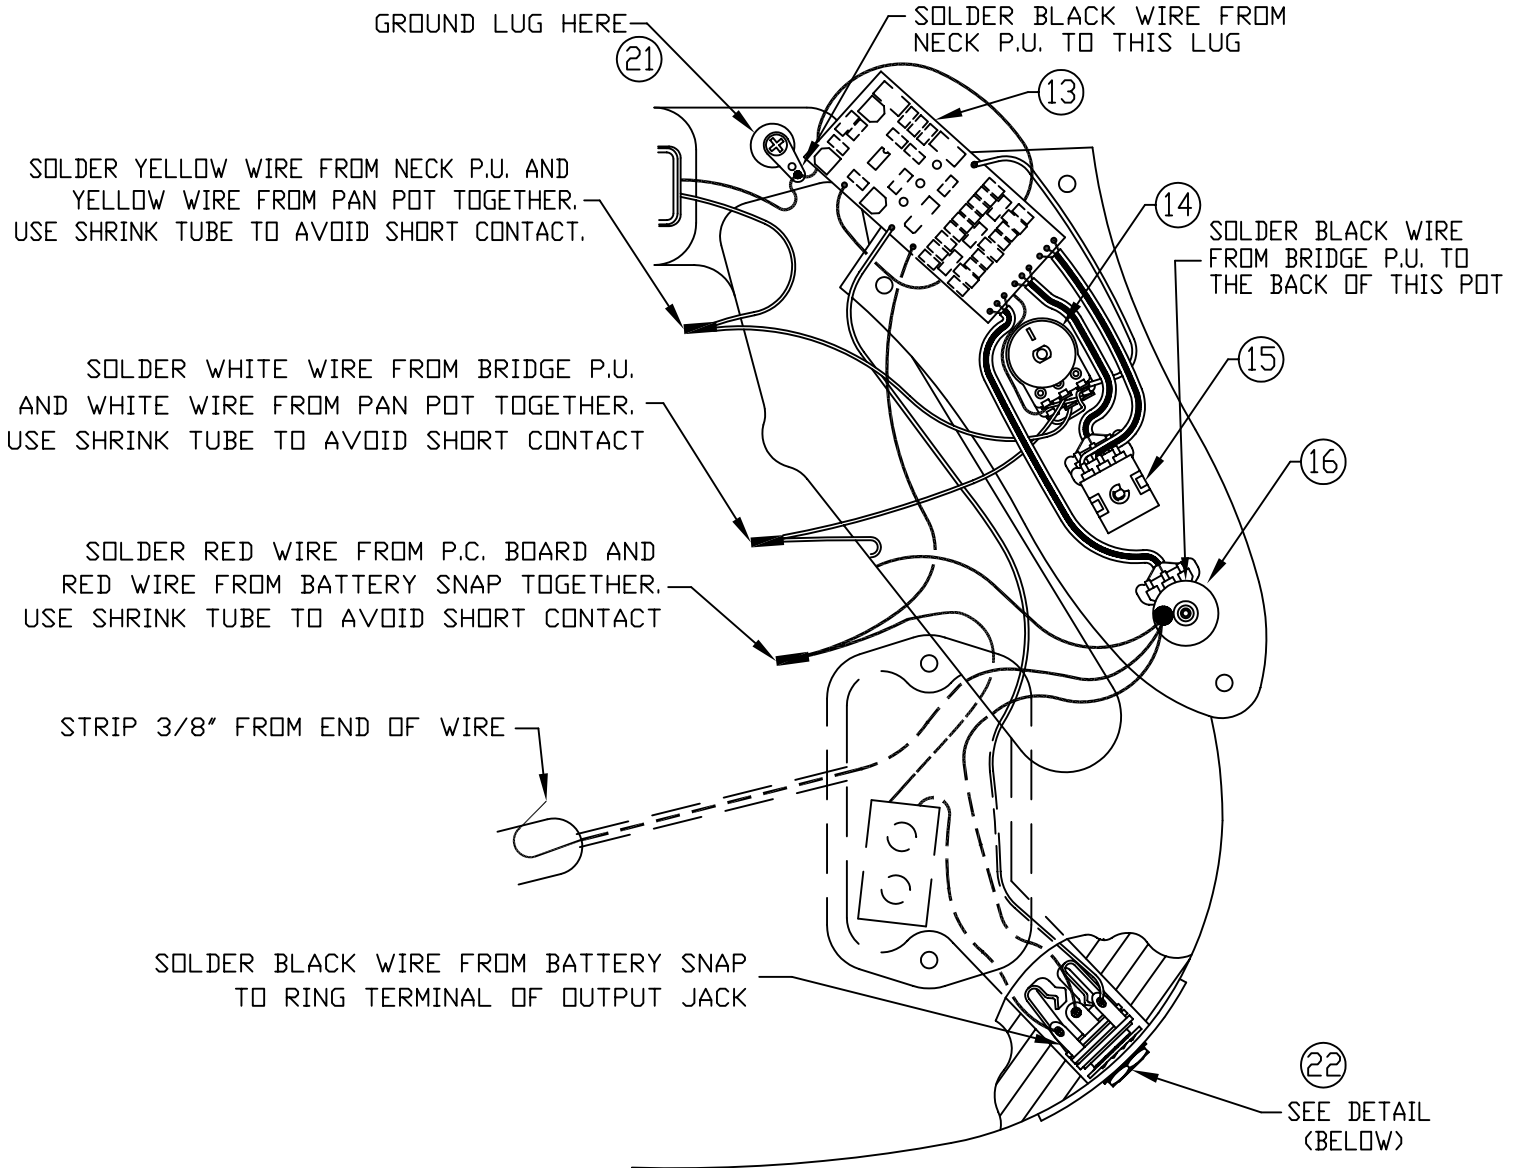

DELUXE ACTIVE JAZZ BASS® V, 013-6860

CONTROL ASSEMBLY

DETAIL - JACK ASSEMBLY