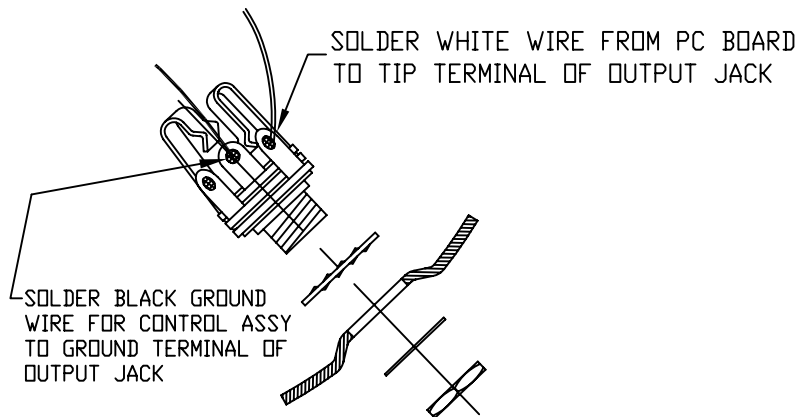

DELUXE ACTIVE JAZZ BASS® V, 013-6860

Fender®

DELUXE ACTIVE JAZZ BASS® V, 013-6860

CONTROL ASSEMBLY

DETAIL - JACK ASSEMBLY

DELUXE ACTIVE JAZZ BASS® V, 013-6860

REF.#	P/N	DESCRIPTION
1	0053280000	Neck, Deluxe Active Jazz Bass® V, Pau Ferro
2	0036443000	Tuning Key (5)
	0011357000	Mounting Screw
3	0038487000	Bone Nut
4	0049684000	String Guide
	0015578000	Mounting Screw
5	0038467000	Truss Rod Adjusting Wrench
6	See Chart	Body Deluxe Active, Jazz Bass® V
7	0018353000	Neck Mounting Plate
	0015636000	Mounting Screw
8	0012344000	Strap Button
	0015610000	Mounting Screw
	0019056000	Felt Washer, Black
	0020491000	Felt Washer, White
9	0053308000	Pickguard Deluxe Active Jazz Bass® V
	0015578000	Mounting Screw
10	0068487000	Pickup, Mex Deluxe Jazz Bass® V, Neck
	0027035000	Mounting Screw
	0017333000	Weatherstrip
11	0068488000	Pickup, Mex Deluxe Jazz Bass® V, Bridge
	0027035000	Mounting Screw
	0017333000	Weatherstrip
12	0010652060	Control Plate Chrome
	0015578000	Mounting Screw
13	0054137000	Circuit Board
	0049440000	Control 25KA, Audio
	0016352000	Mounting Hex Nut
	0050161000	Lock Washer
14	0049441000	Control Pan Alpha, 250K
	0016352000	Mounting Hex Nut
	0016436000	Lock Washer
15	0053736000	Control 100KB. CONC
	0016352000	Mounting Hex Nut
	0016436000	Lock Washer
16	0049443000	Control 100KB CNTR DTNT
	0016352000	Mounting Hex Nut
	0016436000	Lock Washer
17	0019455000	Knob, Skirted Black Large
18	0049412000	Knob, Lower Concentric
	0049411000	Knob, Upper Concentric
19	0019513000	Knob, Black Small
20	0049705000	Battery Cover Bass Deluxe, Black
	0030654000	Mounting Screw
	0018556000	Weatherstrip
	0030688000	Insert - P/U & R/CVR
	0017405000	Battery 9V
	0017458000	Battery Snap Assy.
21	0012869000	Solder Lug
	0015116000	Mounting Screw
22	0039432000	Jack Output Open Stero
	0016436000	Washer, Lock Intl
	0031153000	Washer, Flat
	0016352000	Nut, Hex
	0050100000	Jack Ferrule
23	0053309000	Bridge Assy, Bass V Mex
	0015610000	Mounting Screw
	0051536000	Adjusting Wrench