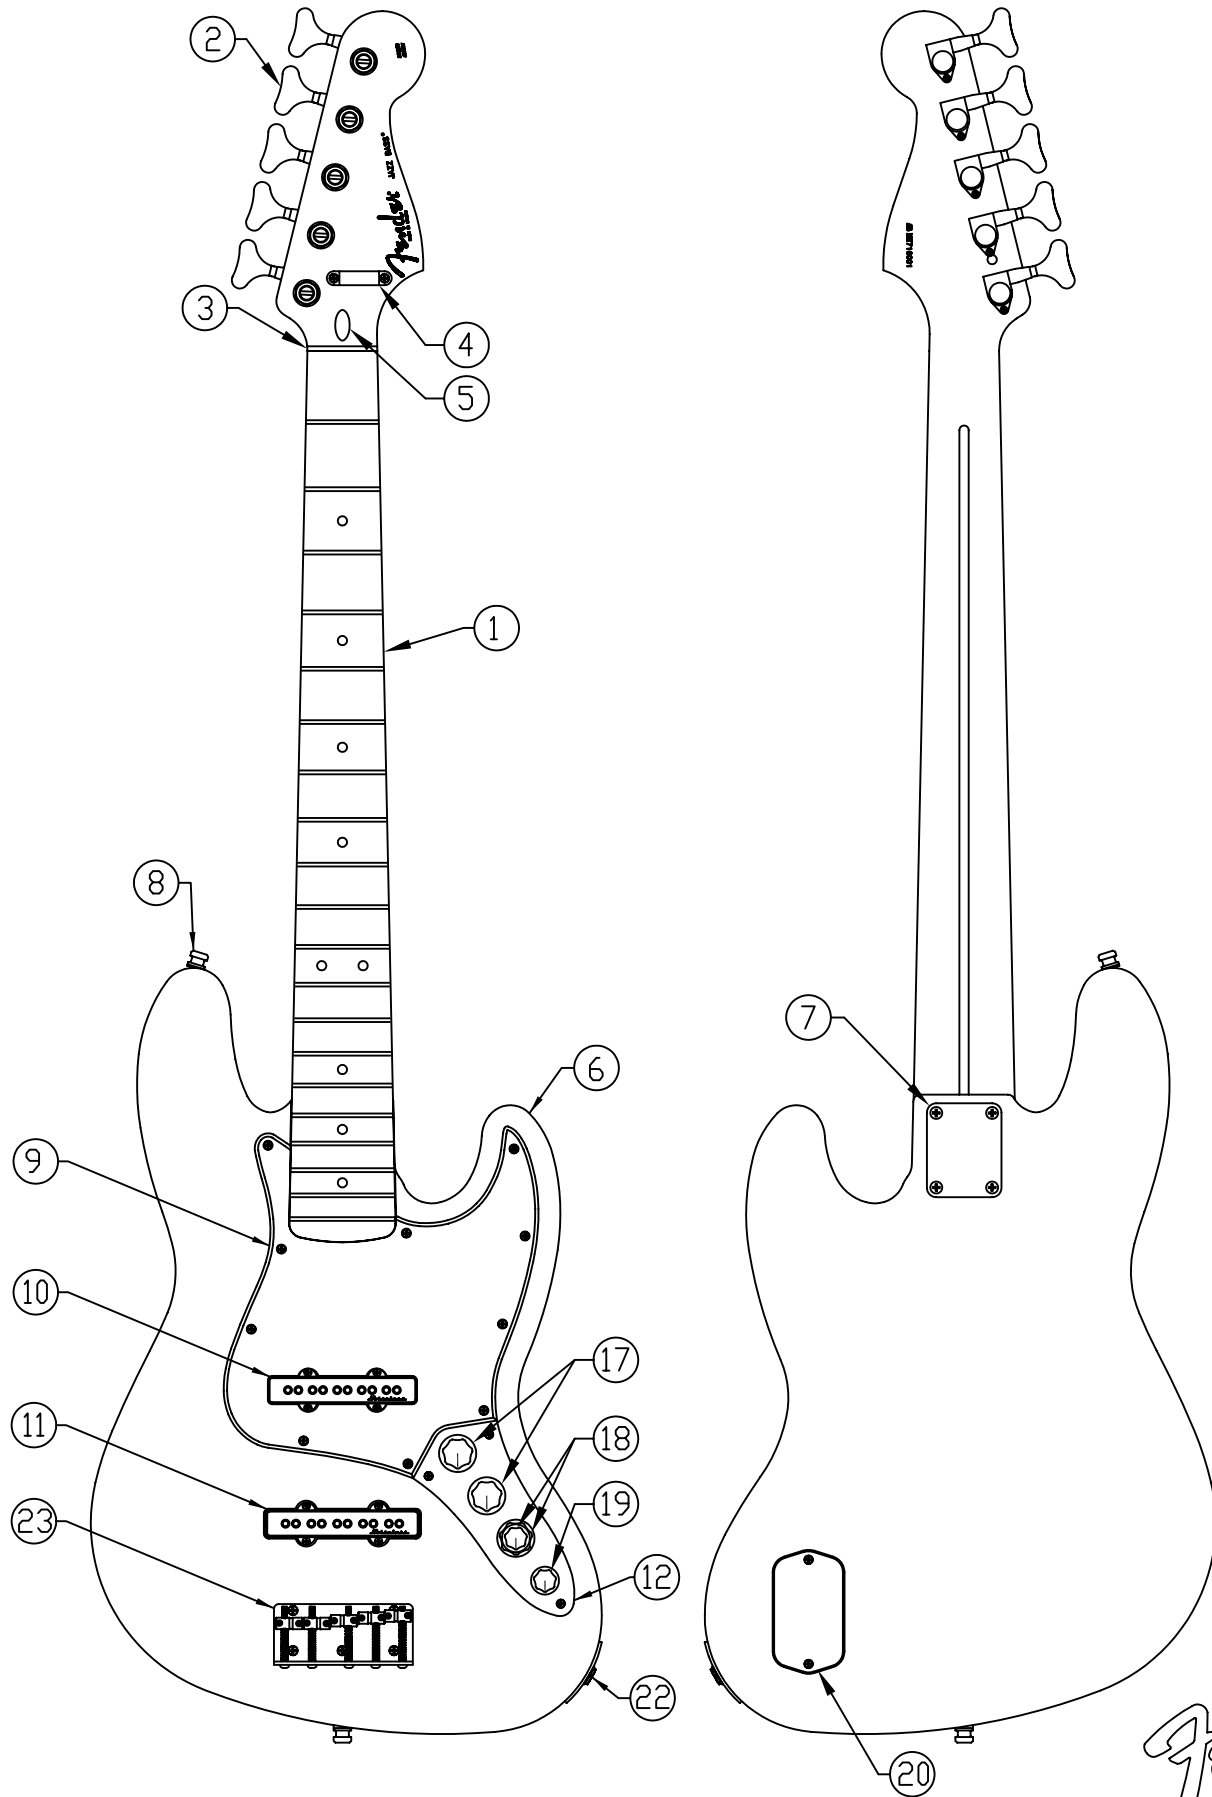

DELUXE ACTIVE JAZZ BASS® V, 013-6860

Fender®

DELUXE ACTIVE JAZZ BASS® V, 013-6860

CONTROL ASSEMBLY

DETAIL - JACK ASSEMBLY

DELUXE ACTIVE JAZZ BASS® V, 013-6860

REF.#	P/N	DESCRIPTION
1	0053280000	Neck, Deluxe Active Jazz Bass® V, Pau Ferro
2	0036443000	Tuning Key (5)
	0011357000	Mounting Screw
3	0038487000	Bone Nut
4	0049684000	String Guide
	0015578000	Mounting Screw
5	0038467000	Truss Rod Adjusting Wrench
6	See Chart	Body Deluxe Active, Jazz Bass® V
7	0018353000	Neck Mounting Plate
	0015636000	Mounting Screw
8	0012344000	Strap Button
	0015610000	Mounting Screw
	0019056000	Felt Washer, Black
	0020491000	Felt Washer, White
9	0053308000	Pickguard Deluxe Active Jazz Bass® V
	0015578000	Mounting Screw
10	0068487000	Pickup, Mex Deluxe Jazz Bass® V, Neck
	0027035000	Mounting Screw
	0017333000	Weatherstrip
11	0068488000	Pickup, Mex Deluxe Jazz Bass® V, Bridge
	0027035000	Mounting Screw
	0017333000	Weatherstrip
12	0010652060	Control Plate Chrome
	0015578000	Mounting Screw
13	0054137000	Circuit Board
	0049440000	Control 25KA, Audio
	0016352000	Mounting Hex Nut
	0050161000	Lock Washer
14	0049441000	Control Pan Alpha, 250K
	0016352000	Mounting Hex Nut
	0016436000	Lock Washer
15	0053736000	Control 100KB. CONC
	0016352000	Mounting Hex Nut
	0016436000	Lock Washer
16	0049443000	Control 100KB CNTR DTNT
	0016352000	Mounting Hex Nut
	0016436000	Lock Washer
17	0019455000	Knob, Skirted Black Large
18	0049412000	Knob, Lower Concentric
	0049411000	Knob, Upper Concentric
19	0019513000	Knob, Black Small
20	0049705000	Battery Cover Bass Deluxe, Black
	0030654000	Mounting Screw
	0018556000	Weatherstrip
	0030688000	Insert - P/U & R/CVR
	0017405000	Battery 9V
	0017458000	Battery Snap Assy.
21	0012869000	Solder Lug
	0015116000	Mounting Screw
22	0039432000	Jack Output Open Stero
	0016436000	Washer, Lock Intl
	0031153000	Washer, Flat
	0016352000	Nut, Hex
	0050100000	Jack Ferrule
23	0053309000	Bridge Assy, Bass V Mex
	0015610000	Mounting Screw
	0051536000	Adjusting Wrench