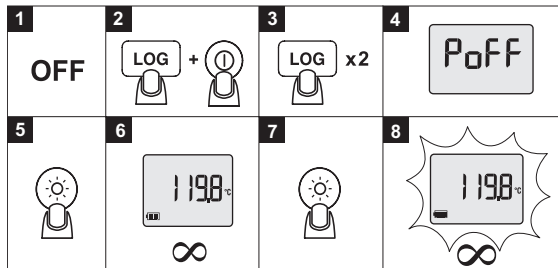

t3000 FC

Wireless K-Type Thermometer

Quick Reference Guide

⚠️⚠️ Warning

To prevent possible electrical shock, fire, or personal injury, read the “t3000 FC Safety Information” before you use this Product.

Go to www.fluke.com to register your product and find more information.