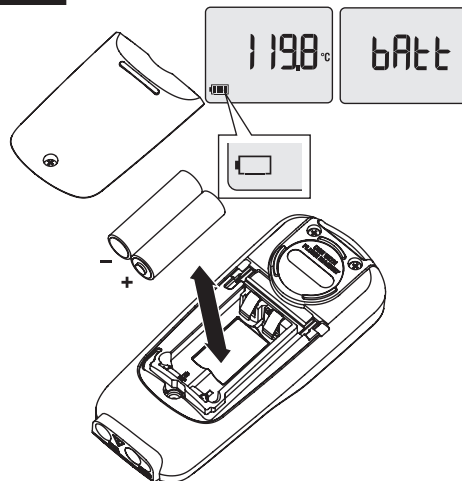

t3000 FC

Wireless K-Type Thermometer

Quick Reference Guide

⚠️⚠️ Warning

To prevent possible electrical shock, fire, or personal injury, read the “t3000 FC Safety Information” before you use this Product.

Go to www.fluke.com to register your product and find more information.