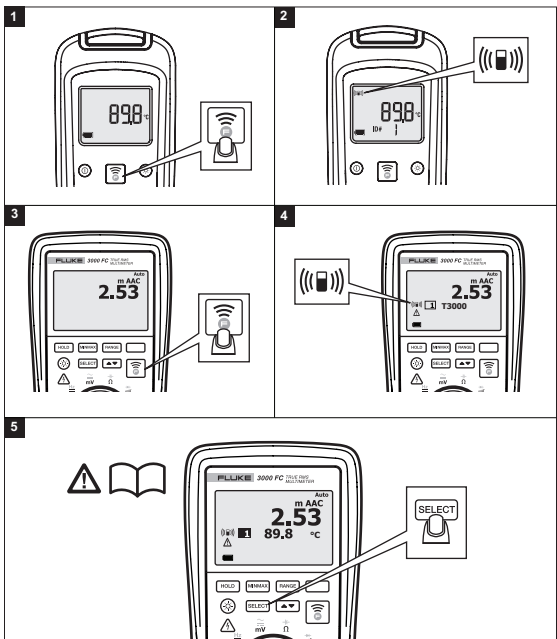

t3000 FC

Wireless K-Type Thermometer

Quick Reference Guide

⚠️⚠️ Warning

To prevent possible electrical shock, fire, or personal injury, read the “t3000 FC Safety Information” before you use this Product.

Go to www.fluke.com to register your product and find more information.