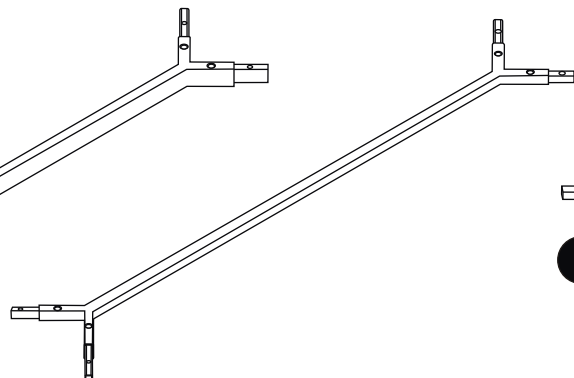

Care Information

Periodically check and re-tighten fasteners. Wipe down all surfaces using a clean cloth weekly.

Hardware

Ⓐ x8

Ⓑ x4

Ⓒ x4

Ⓓ x1

Parts

①... x1

②... x1

③... x1

④... x4

Assembly Instructions

Alto Console Table Top White

Step one

Step two