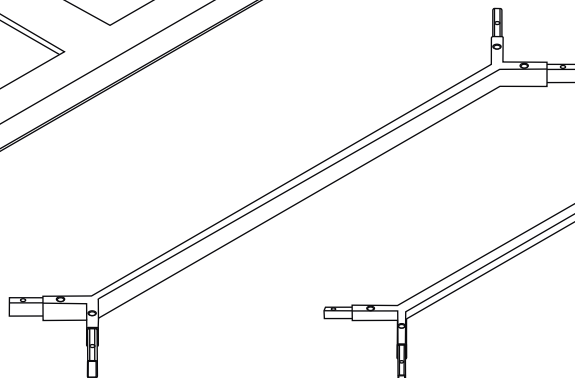

Care Information

Periodically check and re-tighten fasteners. Wipe down all surfaces using a clean cloth weekly.

Hardware

Ⓐ x8

Ⓑ x4

Ⓒ x4

Ⓓ x1

Parts

①... x1

②... x1

③... x1

④... x4

Assembly Instructions

Alto Console Table Top White

Step one

Step two