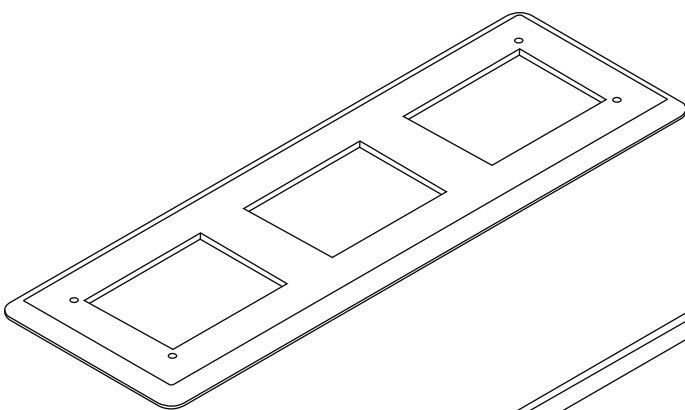

Care Information

Periodically check and re-tighten fasteners. Wipe down all surfaces using a clean cloth weekly.

Hardware

Ⓐ x8

Ⓑ x4

Ⓒ x4

Ⓓ x1

Parts

①... x1

②... x1

③... x1

④... x4

Assembly Instructions

Alto Console Table Top White

Step one

Step two