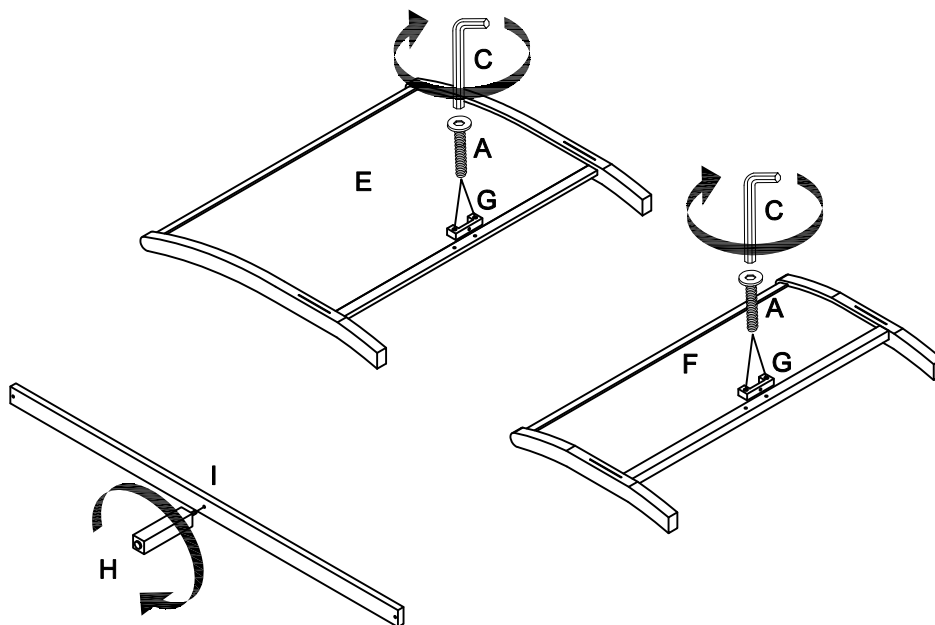

Care Information

Periodically check and re-tighten any fasteners.Wipe down all surfaces weekly with a clean cloth.Do not clean any surfaces with harsh abrasives or chemicals.

Hardware

Parts

Assembly Instructions

WILLOW KING SINGLE BED

STEP 1

STEP 2

Assembly Instructions

WILLOW KING SINGLE BED

STEP 3

STEP 4