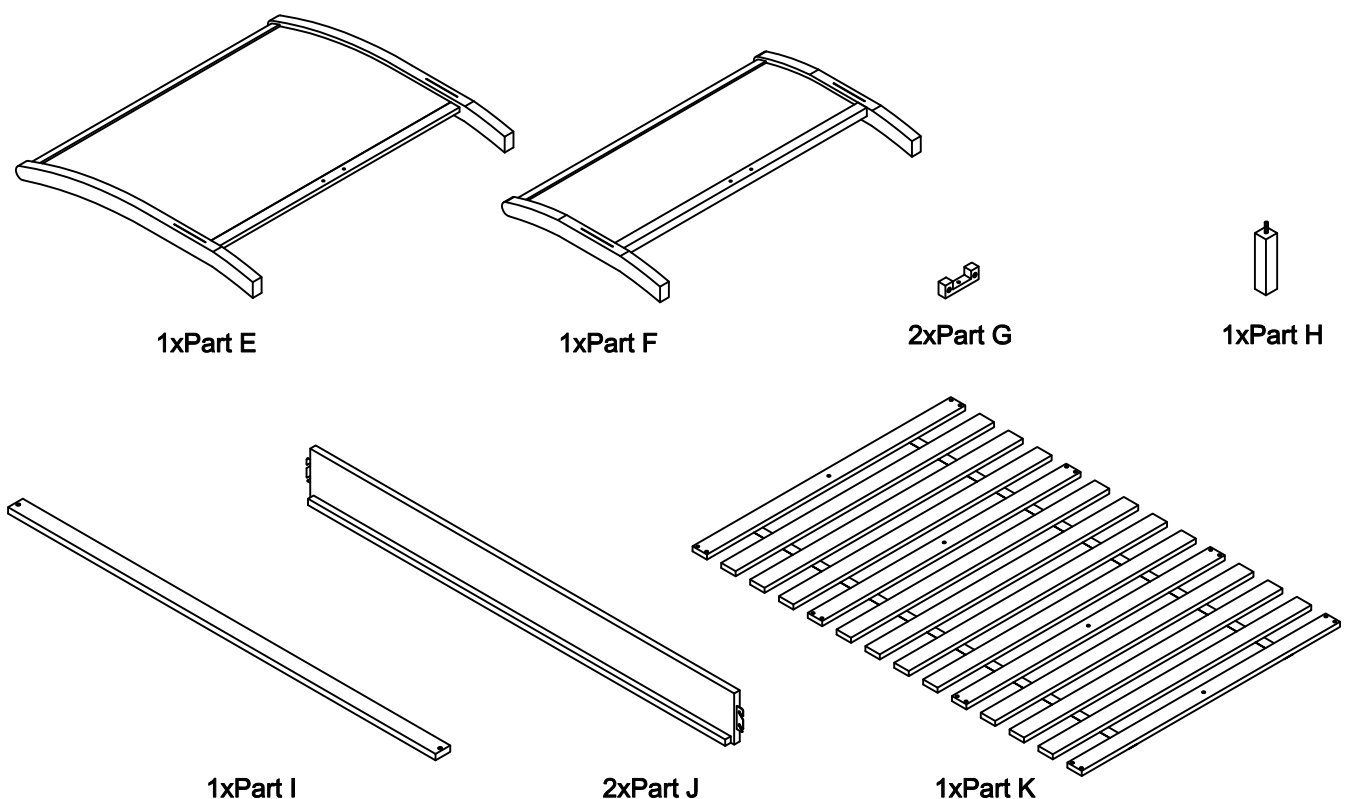

Assembly Instructions

WILLOW KING SINGLE BED

- Before you begin to assemble your new piece of furniture ,please check to ensure that all parts have been supplied.
- Follow instructions closely as deviation from them may void your warranty and present a possible safety risk.
- It is recommended that assembly is done on a soft surface like carpet to avoid any damage.
- If you experience any problems with your new purchase please phone our Customer Service Hotline 1800 807 416 (Customers outside Australia should contact their closest Freedom store.)

Care Information

Periodically check and re-tighten any fasteners.Wipe down all surfaces weekly with a clean cloth.Do not clean any surfaces with harsh abrasives or chemicals.

Hardware

Parts