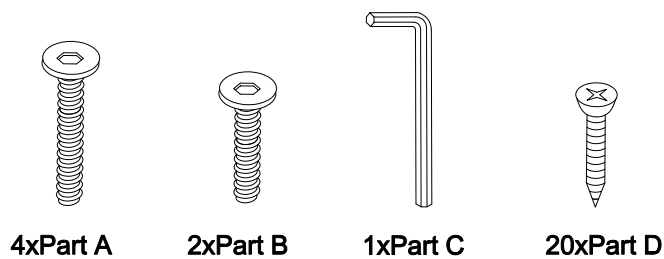

Assembly Instructions

WILLOW KING SINGLE BED

- Before you begin to assemble your new piece of furniture ,please check to ensure that all parts have been supplied.
- Follow instructions closely as deviation from them may void your warranty and present a possible safety risk.
- It is recommended that assembly is done on a soft surface like carpet to avoid any damage.
- If you experience any problems with your new purchase please phone our Customer Service Hotline 1800 807 416 (Customers outside Australia should contact their closest Freedom store.)

Care Information

Periodically check and re-tighten any fasteners.Wipe down all surfaces weekly with a clean cloth.Do not clean any surfaces with harsh abrasives or chemicals.

Hardware

Parts

Assembly Instructions