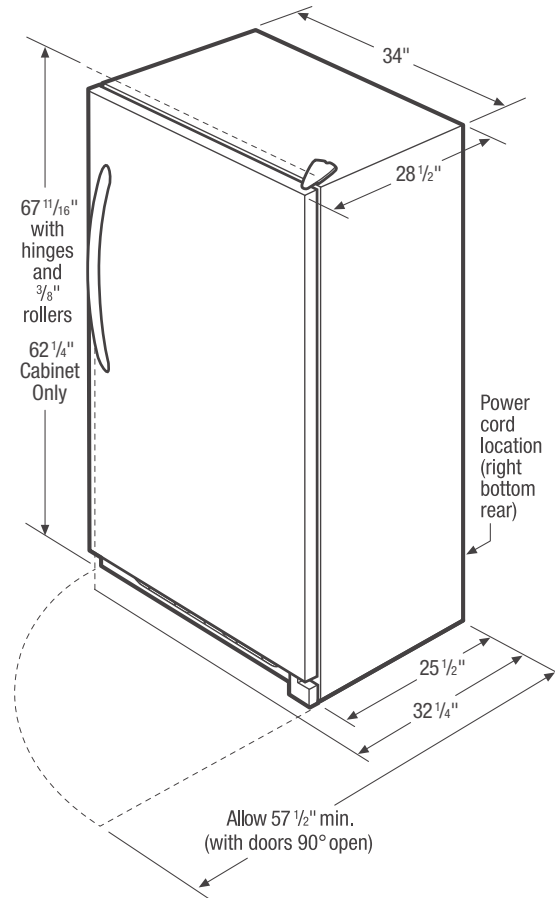

All Refrigerator

FFRU17B2QW

Frost Free
16.6 Cu. Ft.

Product Dimensions

Height (Including Hinges)	67-11/16
Width	34"
Depth (Including Door)	28-1/2"

More Easy-To-Use Features

Adjustable Temperature Control
Select the correct temperature for your needs.

Ready-Select® Controls

Easily select options with the touch of a button.

Features	
Door Handle Design	UltraSoft™
Reversible Door	
Automatic Door Closer	Yes
Leveling Legs	Yes
Adjustable Temperature Control	Mechanical Dial
Defrost	Frost Free
Temp Display Mode	1 - 7
Full-Width Shelves	3 Adjustable Wire
Slide-Out Wire Baskets	
Interior Lighting	Bright
Door Bins	
Door Racks	5 Full-Width
Fixed Door Shelf Retainers	
Certifications	
CSA Rating	Household
Specifications	
Total Capacity (Cu. Ft.)	16.6
Shelf Area (Sq. Ft.)	18.2
Annual Energy (kWH)	479
Annual Energy Cost (.12/kWH)	\$57
Power Supply Connection Location	Right Bottom Rear
Voltage Rating	115V, 60Hz, 15A
Connected Load (kW rating) @ 115 Volts ¹	0.6
Amps @ 115 Volts	5
Minimum Circuit Required (Amps)	15
Shipping Weight (Approx.)	201 Lbs.

Product Dimensions	
A - Height (Including Hinges)	67-11/16"
B - Width	34"
C - Depth (Including Door)	28-1/2"
D - Depth with Door Open 90°	60-1/4"

Accessories information available on the web at frigidaire.com