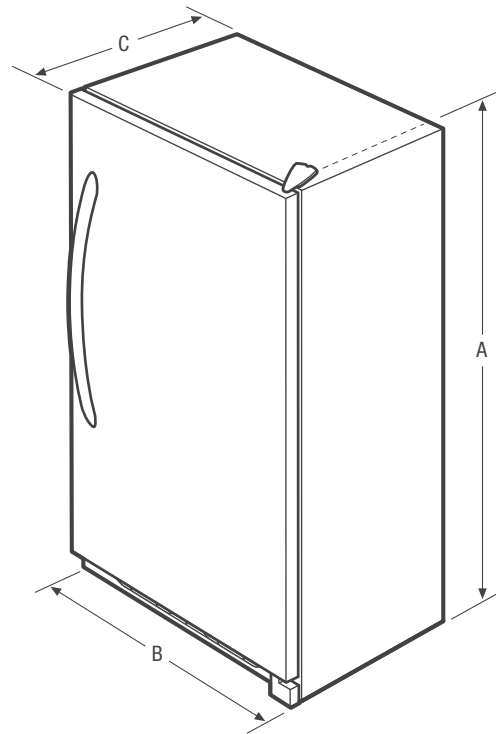

Features	
Door Handle Design	UltraSoft™
Reversible Door	
Automatic Door Closer	Yes
Leveling Legs	Yes
Adjustable Temperature Control	Mechanical Dial
Defrost	Frost Free
Temp Display Mode	1 - 7
Full-Width Shelves	3 Adjustable Wire
Slide-Out Wire Baskets	
Interior Lighting	Bright
Door Bins	
Door Racks	5 Full-Width
Fixed Door Shelf Retainers	
Certifications	
CSA Rating	Household
Specifications	
Total Capacity (Cu. Ft.)	16.6
Shelf Area (Sq. Ft.)	18.2
Annual Energy (kWH)	479
Annual Energy Cost (.12/kWH)	$57
Power Supply Connection Location	Right Bottom Rear
Voltage Rating	115V, 60Hz, 15A
Connected Load (kW rating) @ 115 Volts¹	0.6
Amps @ 115 Volts	5
Minimum Circuit Required (Amps)	15
Shipping Weight (Approx.)	201 Lbs.

¹An electrical supply with grounded three-prong receptacle is required. The power supply circuit must be installed in accordance with current edition of National Electrical Code (NFPA 70) and local codes & ordinances.

NOTE: For planning purposes only. Always consult local and national electric and plumbing codes. Refer to Product Installation Guide for detailed installation instructions on the web at frigidaire.com.

Product Dimensions	
A - Height (Including Hinges)	67-11/16"
B - Width	34"
C - Depth (Including Door)	28-1/2"
D - Depth with Door Open 90°	60-1/4"

Accessories information available on the web at frigidaire.com