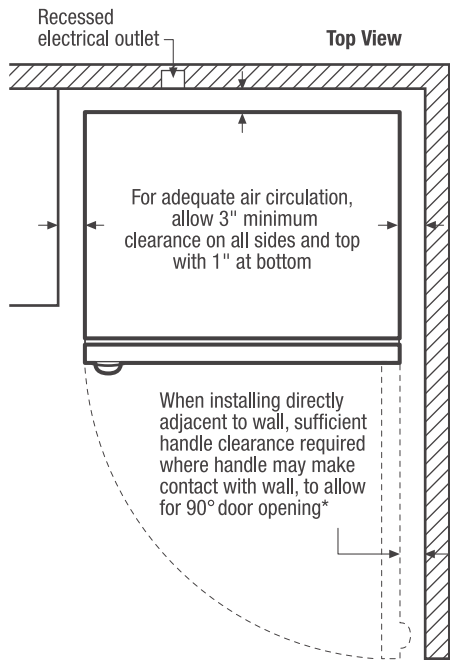

Ready-Select® Controls

Easily select options with the touch of a button.

Features	
Door Handle Design	UltraSoft™
Reversible Door	
Automatic Door Closer	Yes
Leveling Legs	Yes
Adjustable Temperature Control	Mechanical Dial
Defrost	Frost Free
Temp Display Mode	1 - 7
Full-Width Shelves	3 Adjustable Wire
Slide-Out Wire Baskets	
Interior Lighting	Bright
Door Bins	
Door Racks	5 Full-Width
Fixed Door Shelf Retainers	
Certifications	
CSA Rating	Household
Specifications	
Total Capacity (Cu. Ft.)	16.6
Shelf Area (Sq. Ft.)	18.2
Annual Energy (kWH)	479
Annual Energy Cost (.12/kWH)	\$57
Power Supply Connection Location	Right Bottom Rear
Voltage Rating	115V, 60Hz, 15A
Connected Load (kW rating) @ 115 Volts ¹	0.6
Amps @ 115 Volts	5
Minimum Circuit Required (Amps)	15
Shipping Weight (Approx.)	201 Lbs.

¹An electrical supply with grounded three-prong receptacle is required. The power supply circuit must be installed in accordance with current edition of National Electrical Code (NFPA 70) and local codes & ordinances.

Product Dimensions	
A - Height (Including Hinges)	67-11/16"
B - Width	34"
C - Depth (Including Door)	28-1/2"
D - Depth with Door Open 90°	60-1/4"

Accessories information available on the web at frigidaire.com