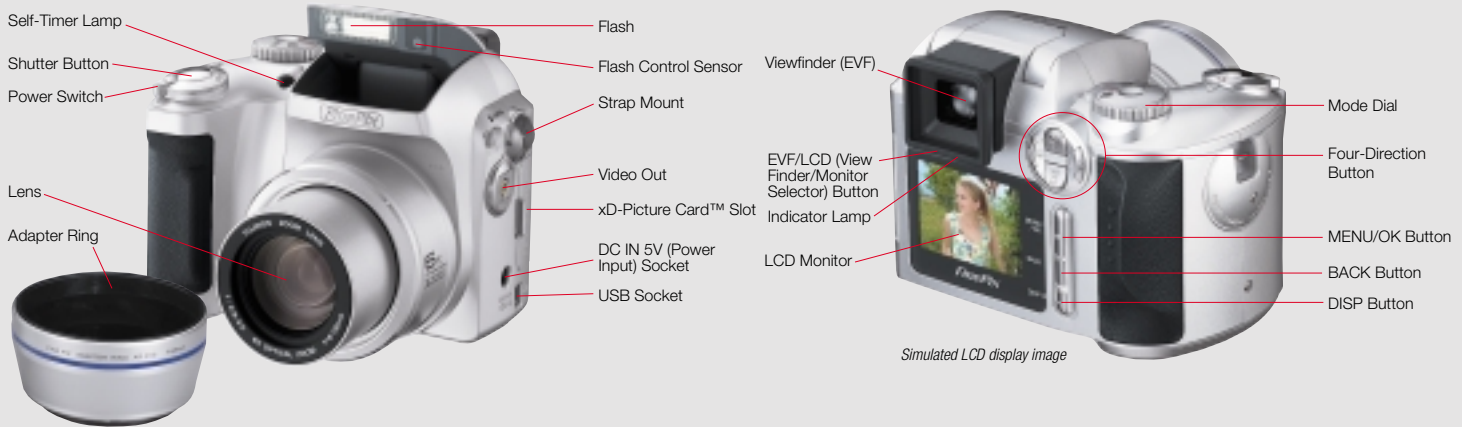

FUNCTIONS

SPECIFICATIONS

DIGITAL CAMERA FinePix S3000

Number of effective pixels*	3.2 million pixels
CCD sensor	1/2.7-inch square pixel CCD with RGB filter (Number of total pixels: 3.34 million pixels)
Number of recorded pixels	Still image: 2048 × 1536/1600 × 1200/1280 × 960/640 × 480 pixels Movie: 320 × 240 pixels (10 frames/sec.), 160 × 120 pixels (10 frames/sec.)
File format	Still image: JPEG (Exif. Ver 2.2) Movie: AVI (Motion JPEG) (Design rule for Camera File system compliant/DPOF-compatible)
Storage media	xD-Picture Card™ (16MB to 512MB)

Modes	Still image				Movie	
	3M	2M	1M	0.3M	320	160
Image quality mode displayed						
Number of recorded pixels	2048 × 1536	1600 × 1200	1280 × 960	640 × 480	320 × 240	160 × 120
DPC-16 (16MB)	19	25	33	122	Approx. 98 sec.	Approx. 5.6 min.
DPC-32 (32MB)	40	50	68	247	Approx. 199 sec.	Approx. 11.3 min.
DPC-64 (64MB)	81	101	137	497	Approx. 6.6 min.	Approx. 22.7 min.
DPC-128 (128MB)	162	204	275	997	Approx. 13.3 min.	Approx. 45.5 min.
DPC-256 (256MB)	325	409	550	1,997	Approx. 26.7 min.	Approx. 91.2 min.
DPC-512 (512MB)	651	818	1,101	3,993	Approx. 53.5 min.	Approx. 182.5 min.

The number of images and recording time will vary slightly depending on the type of subject.

Lens	Fujinon 6X zoom lens, F 2.8 – F 3
Lens focal length	Equivalent to 38 – 228mm on a 35mm camera
Focus	Auto Focus
Focus distance	Normal: Approx. 80cm/2.6 ft. to infinity Macro: Approx. 10cm – 80cm/3.9 in. – 2.6 ft.
Shutter speed	Auto/SP: 1/4 sec. to 1/1500 sec. SP (Night scene mode only): 3 sec. to 1/250 sec. Manual (Aperture priority): 1/2 sec. to 1/1500 sec.
Aperture	Wide angle: F2.8/F4.8/F8.2 (automatically selected), Telephoto: F3/F5.2/F8.7
Sensitivity	At flash off: Equivalent to ISO 100 At flash on: Equivalent to ISO 100 – 200 (automatically selected)
Exposure control	64-zone TTL metering
Exposure modes	Programmed AE
White balance	Automatic Manual: Fine, Shade, Fluorescent light (Daylight), Fluorescent light (Warm White), Fluorescent light (Cool White), Incandescent light
Viewfinder	0.33-inch approx. 110,000 pixels electronic viewfinder, built-in diopter adjustment
LCD monitor	1.8-inch amorphous silicon TFT (approx. 62,000 pixels)
Flash	Auto flash using flash control sensor Effective range: Wide angle (0.3m – 3.5m/1.0 ft. – 11.5 ft.) Telephoto (0.8m – 3.5m/2.6 ft. – 11.5 ft.) Flash mode: Auto, Red-eye Reduction, Forced Flash, Suppressed Flash, Slow Synchro, Red-eye Reduction + Slow Synchro.
Self-timer	Approx. 10sec. delay
Video output	NTSC/PAL selectable
Digital interface	USB
Power source	4 AA alkaline batteries (included), 4 AA type Ni-MH batteries, or AC power adapter AC-5VH/AC-5VHS (optional)
Dimensions	99.7 (W) × 77.3 (H) × 69.3 (D) mm/3.9(W) × 3.0(H) × 2.7(D) in.
Weight	Approx. 283g/10.0 oz. (excluding battery and media)