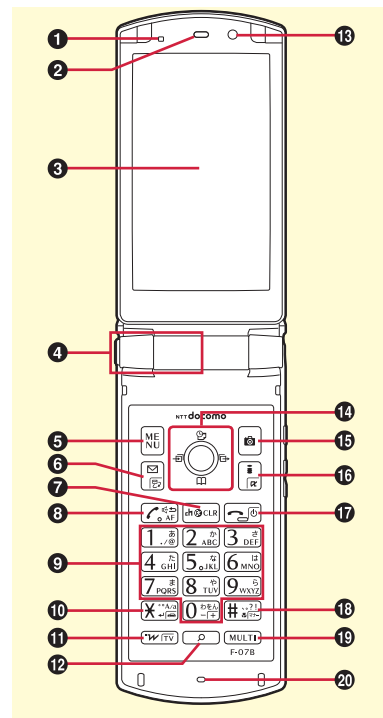

Kid-safe mode

44

You can restrict usable functions, so you can let your child use FOMA terminal without anxiety.

Part names and functions

Part names of F-07B and major functions assigned to each part are as follows.

- 1 **Light sensor**
Sense the ambient luminance to automatically adjust the brightness of the display. Do not cover the sensor with your hand or a sticker.
- 2 **Earpiece**
- 3 **Display**⇒P21
- 4 **1Seg antenna (built into FOMA terminal)**
- 5 **MENU/MENU key**
Display a menu.
- 6 **Mail key/Character key**
Display the mail menu and switch character input mode.
- 7 **CLR/CLR key**
Display i-Channel or return to the previous screen.
- 8 **Start a voice call key**
- 9 **0-9 Keypads**
Enter phone number or characters, or select an item.
- 10 ***/*Public mode (Drive mode) key**
Enter "*" or voiced/semi-voiced sound, or start/cancel Public mode (Drive mode).
- 11 **i-Widget/TV key**
Start/Exit i-Widget or start 1Seg.