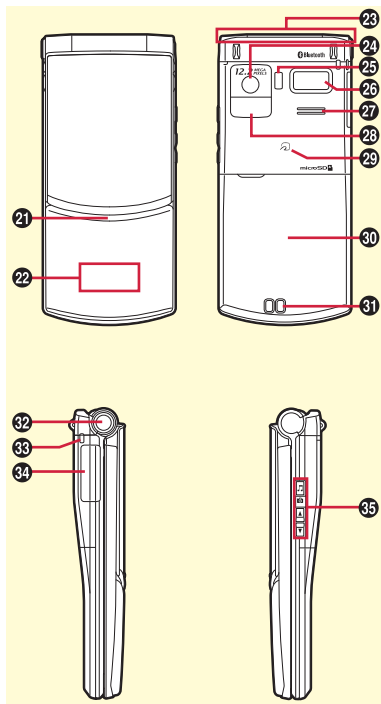

21 Light

The light turns on or blinks when the battery charges, etc.

22 Sub-display ⇒ P22**23 FOMA antenna (built into FOMA terminal)**

Do not cover it with your hand.

24 Out-camera

Shoot still images or moving pictures.

28 Infrared data port

Use this port for infrared communication or infrared remote control function.

29 Mark

Use Osaifu-Keitai or send/receive data by iC transmission.

30 Back cover

* To access the microSD card slot, remove the back cover and the battery pack.

31 Charging jack**32 Open assist button**

Press this button to open FOMA terminal.

33 Strap opening**34 External connection jack**

Available to connect an optional AC adapter, DC adapter, FOMA USB Cable with Charge Function, Earphone Plug Adapter for External connector terminal etc.