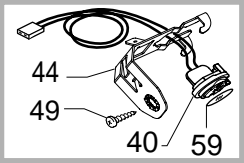

Pos	Article-Nr.	Description	Pos	Article-Nr.	Description
1	147920150	90° INLET PUMP CONNECTOR	47	11009013	TEA/BRASS PIN FOR PISTON L=10
2	184320200	SPRING HOSE CLAMP D=9,5MM	48	186723800	MICROSWITCH SAIA X3M502K2KAM92AS
3	149360200	SILICONE TUBE 5X8 70SR IN ROLL	49	129573202	SCREW TCB TORX 20 M4X8 AUTOFORMING ZN-B
4	12000131	ULKA PUMP EP5/S 120V-60HZ	50	129025002	TUB.BOILER SUPPORT BRACKET SMART
4	12000140	ULKA PUMP EP5/S GW 230V-50HZ	51	129932202	ROUND HEAD SCREW 10.9 M5X20 GALV
5	149185850	EATON PUMP SUPPORT 4002012 MAGIC	52	9011.132	SS SPRING FOR PIN
6	149361200	BLACK SILICONE TUBE 7,5X9,3 IN ROLL	53	147756562	BLK PROTECTION FOR FOLK SPRING TUBE D=4
7	9011.100	PEG FOR VALVE IN PLASTIC	54	U302.003	GALV.NUT HEXAGONAL M4 UNI 5588
8	289203100	THERMAL PROTECTOR 120°C CABLES 140/340	55	227876800	CONNECTOR TEFLON 2X4 L=235 MM ASSY.
8	289204100	THERMAL PROTECTOR 120°C CABL.140/340	56	9161.132	MYLAR WASHER FOR RATIOMOTOR
8	0311.807	YELLOW HARNESS KLIXON JP 13	57	126838017	SENSOR FIXING SPRING
9	NM02.028	OR 2015 EPDM FDA	58	U310.003	nut SELF LOCK.M5 UNI 7473
10	129670202	TCB PANELVIT SCREW 3,5X16 TESTA D=8 ZNP	59	145951600	ELECTRIC INSULATING D=16 SP=0,4
11	229452100	COMPENSATION AND SAFETY VALVE 16BAR ASSY	60	189428200	THERMOSTAT 175° 1NT-08L-3794
12	9011.144	SS FORK FOR TUBE D=4	60	189428600	THERMOSTAT 175° 1NT-08L-5125
13	140328059	OR 2015 SILICONE PTFE/FDA	61	129932502	SCREW TSP 5X30 PLAST.ZN-B
14	140320459	OR ORM 0080-20 SILICONE PTFE/FDA	61	U044.020	screw TSP M5,0X30 UNI 7688 GALV.
15	283551300	3POLES CONNECTOR TURBINE JP18 SMART ASSY	62	9161.206	INSULATING SPACER FOR BOILER
16	184651100	ANTIDISTURB FILTER 0,47X2+1000Y2+0,5L	63	126838117	2 THERMOSTATS FIXING SPRING
16	184651500	LOCKING SCREW ANTIDISTURB FILTER 16A	64	282058855	V2 TUB.BOILER W/ADDIT.RESIST.1100W 120V
18	JS01.022	SILICONE TUBE 5X10 60SH IN ROLL	64	282058858	V2 TUB.BOILER W/ADDIT.RESIST.1100W 230V
19	9161.018	BRACKET FOR TURBINE	65	227875400	CONNECTOR AS.TEFLON 2X4 L=330 MM
20	286473300	-M-VDE TURBINE WITH SENSOR KIT	66	147922700	BOILER SUPPORT CONNECTOR
21	9161.331.920	TRANSPARENT RATIOMOTOR COVER	67	123453902	SELF-LOCKI.NUT M5X0,8 DIN 980 CLA.8
22	149194800	NATURAL TURBINE SUPPORT SMART	68	20000204	SPARES KIT SUPPORT BOILER SMART
23	NM01.035	OR ORM 0090-20 SILICONE	68	149197700	BLACK SUPPORT FOR TUBOL.BOILER SMART
24	NM01.057	OR ORM 0050-20 IN SILICONE	69	11004515	PUMP SUPPORT HOLE 13,2 RED
25	11005099	NATURAL CURSOR V2 FOR BOILER P119	70	144650300	ASPIRATION FILTER GAUZE NET 500 (NEW)
26	183440800	CABLE 1 WIRE SILIC.BLACK THERM/FUSE 229°	100	282133758	TUB.BOILER SMART/RS 230V ASSY.
26	183441062	CABLE 1WIRE SILICONE BLACK AWG18+TH/FUSE	100	282135555	TUB.BOILER SMART/SIRIUS 120V ASSY.
27	129823802	TCB SCREW M4X8 UNI 7687 ZNP			
28	227874900	CONNECTOR AS.TEFLON 2X4 L=250 MM			
29	288140455	HEATING-ELEMENT BLECKMAN ASSY.120V 1000W			
29	288140458	HEATING-ELEMENT BLECKMAN ASSY.230V 1000W			
30	189428300	THERMOSTAT 175° INTERCONTR.161471002			
31	127535319	GALV/STEEL THERMAL FUSE FIXING PLATE			
32	128310404	WASHER UNI 8842 A4 BURNISHED			
33	147755900	HEAT.ELEMENT PROTECTION BLECKMANN SMART			
34	NE05.038	MICROSWITCH SAIA XCG5-81-P5			
35	9121.046	BRONZE SINTERED BUSH FOR MOTOR RATIOMOT.			
36	148380200	BAKELIZZATE WASHER D=5,5			
37	9121.044	ANTIVIBRATION FOR MOTOR			
38	11005214	MOTOR FOR RATIOMOTOR P124 ASSY.			
39	123453602	FLANGE NUT M8 TOOTHED BASE GALV.			
40	288582300	SENSOR ELECT.BOARD WITH CONNECTOR ASSY.			
41	11009019	TEA/BRASS PISTON L=20,9 ASSY.			
42	129573402	SCREW TAPT M4X10 DIN 7985 GALV			
43	129910103	HI -LO TC SCREW 3,5X15 RIF.910189			
44	126838217	SENSOR FIXING SPRING			
45	9121.042	GEAR Z=12/90			
46	9121.069.150	GEAR Z=108 FOR MOUNTING PLATE M4000