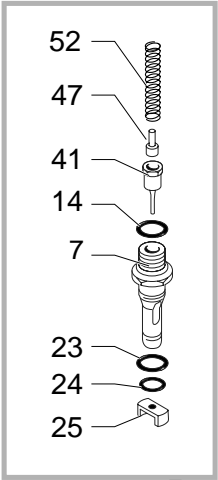

Pos	Article-Nr.	Description	Pos	Article-Nr.	Description
1	147920150	90° INLET PUMP CONNECTOR	47	11009013	TEA/BRASS PIN FOR PISTON L=10
2	184320200	SPRING HOSE CLAMP D=9,5MM	48	186723800	MICROSWITCH SAIA X3M502K2KAM92AS
3	149360200	SILICONE TUBE 5X8 70SR IN ROLL	49	129573202	SCREW TCB TORX 20 M4X8 AUTOFORMING ZN-B
4	12000131	ULKA PUMP EP5/S 120V-60HZ	50	129025002	TUB.BOILER SUPPORT BRACKET SMART
4	12000140	ULKA PUMP EP5/S GW 230V-50HZ	51	129932202	ROUND HEAD SCREW 10.9 M5X20 GALV
5	149185850	EATON PUMP SUPPORT 4002012 MAGIC	52	9011.132	SS SPRING FOR PIN
6	149361200	BLACK SILICONE TUBE 7,5X9,3 IN ROLL	53	147756562	BLK PROTECTION FOR FOLK SPRING TUBE D=4
7	9011.100	PEG FOR VALVE IN PLASTIC	54	U302.003	GALV.NUT HEXAGONAL M4 UNI 5588
8	289203100	THERMAL PROTECTOR 120°C CABLES 140/340	55	227876800	CONNECTOR TEFLON 2X4 L=235 MM ASSY.
8	289204100	THERMAL PROTECTOR 120°C CABL.140/340	56	9161.132	MYLAR WASHER FOR RATIOMOTOR
8	0311.807	YELLOW HARNESS KLIXON JP 13	57	126838017	SENSOR FIXING SPRING
9	NM02.028	OR 2015 EPDM FDA	58	U310.003	nut SELF LOCK.M5 UNI 7473
10	129670202	TCB PANELVIT SCREW 3,5X16 TESTA D=8 ZNP	59	145951600	ELECTRIC INSULATING D=16 SP=0,4
11	229452100	COMPENSATION AND SAFETY VALVE 16BAR ASSY	60	189428200	THERMOSTAT 175° 1NT-08L-3794
12	9011.144	SS FORK FOR TUBE D=4	60	189428600	THERMOSTAT 175° 1NT-08L-5125
13	140328059	OR 2015 SILICONE PTFE/FDA	61	129932502	SCREW TSP 5X30 PLAST.ZN-B
14	140320459	OR ORM 0080-20 SILICONE PTFE/FDA	61	U044.020	screw TSP M5,0X30 UNI 7688 GALV.
15	283551300	3POLES CONNECTOR TURBINE JP18 SMART ASSY	62	9161.206	INSULATING SPACER FOR BOILER
16	184651100	ANTIDISTURB FILTER 0,47X2+1000Y2+0,5L	63	126838117	2 THERMOSTATS FIXING SPRING
16	184651500	LOCKING SCREW ANTIDISTURB FILTER 16A	64	282058855	V2 TUB.BOILER W/ADDIT.RESIST.1100W 120V
18	JS01.022	SILICONE TUBE 5X10 60SH IN ROLL	64	282058858	V2 TUB.BOILER W/ADDIT.RESIST.1100W 230V
19	9161.018	BRACKET FOR TURBINE	65	227875400	CONNECTOR AS.TEFLON 2X4 L=330 MM
20	286473300	-M-VDE TURBINE WITH SENSOR KIT	66	147922700	BOILER SUPPORT CONNECTOR
21	9161.331.920	TRANSPARENT RATIOMOTOR COVER	67	123453902	SELF-LOCKI.NUT M5X0,8 DIN 980 CLA.8
22	149194800	NATURAL TURBINE SUPPORT SMART	68	20000204	SPARES KIT SUPPORT BOILER SMART
23	NM01.035	OR ORM 0090-20 SILICONE	68	149197700	BLACK SUPPORT FOR TUBOL.BOILER SMART
24	NM01.057	OR ORM 0050-20 IN SILICONE	69	11004515	PUMP SUPPORT HOLE 13,2 RED
25	11005099	NATURAL CURSOR V2 FOR BOILER P119	70	144650300	ASPIRATION FILTER GAUZE NET 500 (NEW)
26	183440800	CABLE 1 WIRE SILIC.BLACK THERM/FUSE 229°	100	282133758	TUB.BOILER SMART/RS 230V ASSY.
26	183441062	CABLE 1WIRE SILICONE BLACK AWG18+TH/FUSE	100	282135555	TUB.BOILER SMART/SIRIUS 120V ASSY.
27	129823802	TCB SCREW M4X8 UNI 7687 ZNP			
28	227874900	CONNECTOR AS.TEFLON 2X4 L=250 MM			
29	288140455	HEATING-ELEMENT BLECKMAN ASSY.120V 1000W			
29	288140458	HEATING-ELEMENT BLECKMAN ASSY.230V 1000W			
30	189428300	THERMOSTAT 175° INTERCONTR.161471002			
31	127535319	GALV/STEEL THERMAL FUSE FIXING PLATE			
32	128310404	WASHER UNI 8842 A4 BURNISHED			
33	147755900	HEAT.ELEMENT PROTECTION BLECKMANN SMART			
34	NE05.038	MICROSWITCH SAIA XCG5-81-P5			
35	9121.046	BRONZE SINTERED BUSH FOR MOTOR RATIOMOT.			
36	148380200	BAKELIZZATE WASHER D=5,5			
37	9121.044	ANTIVIBRATION FOR MOTOR			
38	11005214	MOTOR FOR RATIOMOTOR P124 ASSY.			
39	123453602	FLANGE NUT M8 TOOTHED BASE GALV.			
40	288582300	SENSOR ELECT.BOARD WITH CONNECTOR ASSY.			
41	11009019	TEA/BRASS PISTON L=20,9 ASSY.			
42	129573402	SCREW TAPT M4X10 DIN 7985 GALV			
43	129910103	HI -LO TC SCREW 3,5X15 RIF.910189			
44	126838217	SENSOR FIXING SPRING			
45	9121.042	GEAR Z=12/90			
46	9121.069.150	GEAR Z=108 FOR MOUNTING PLATE M4000