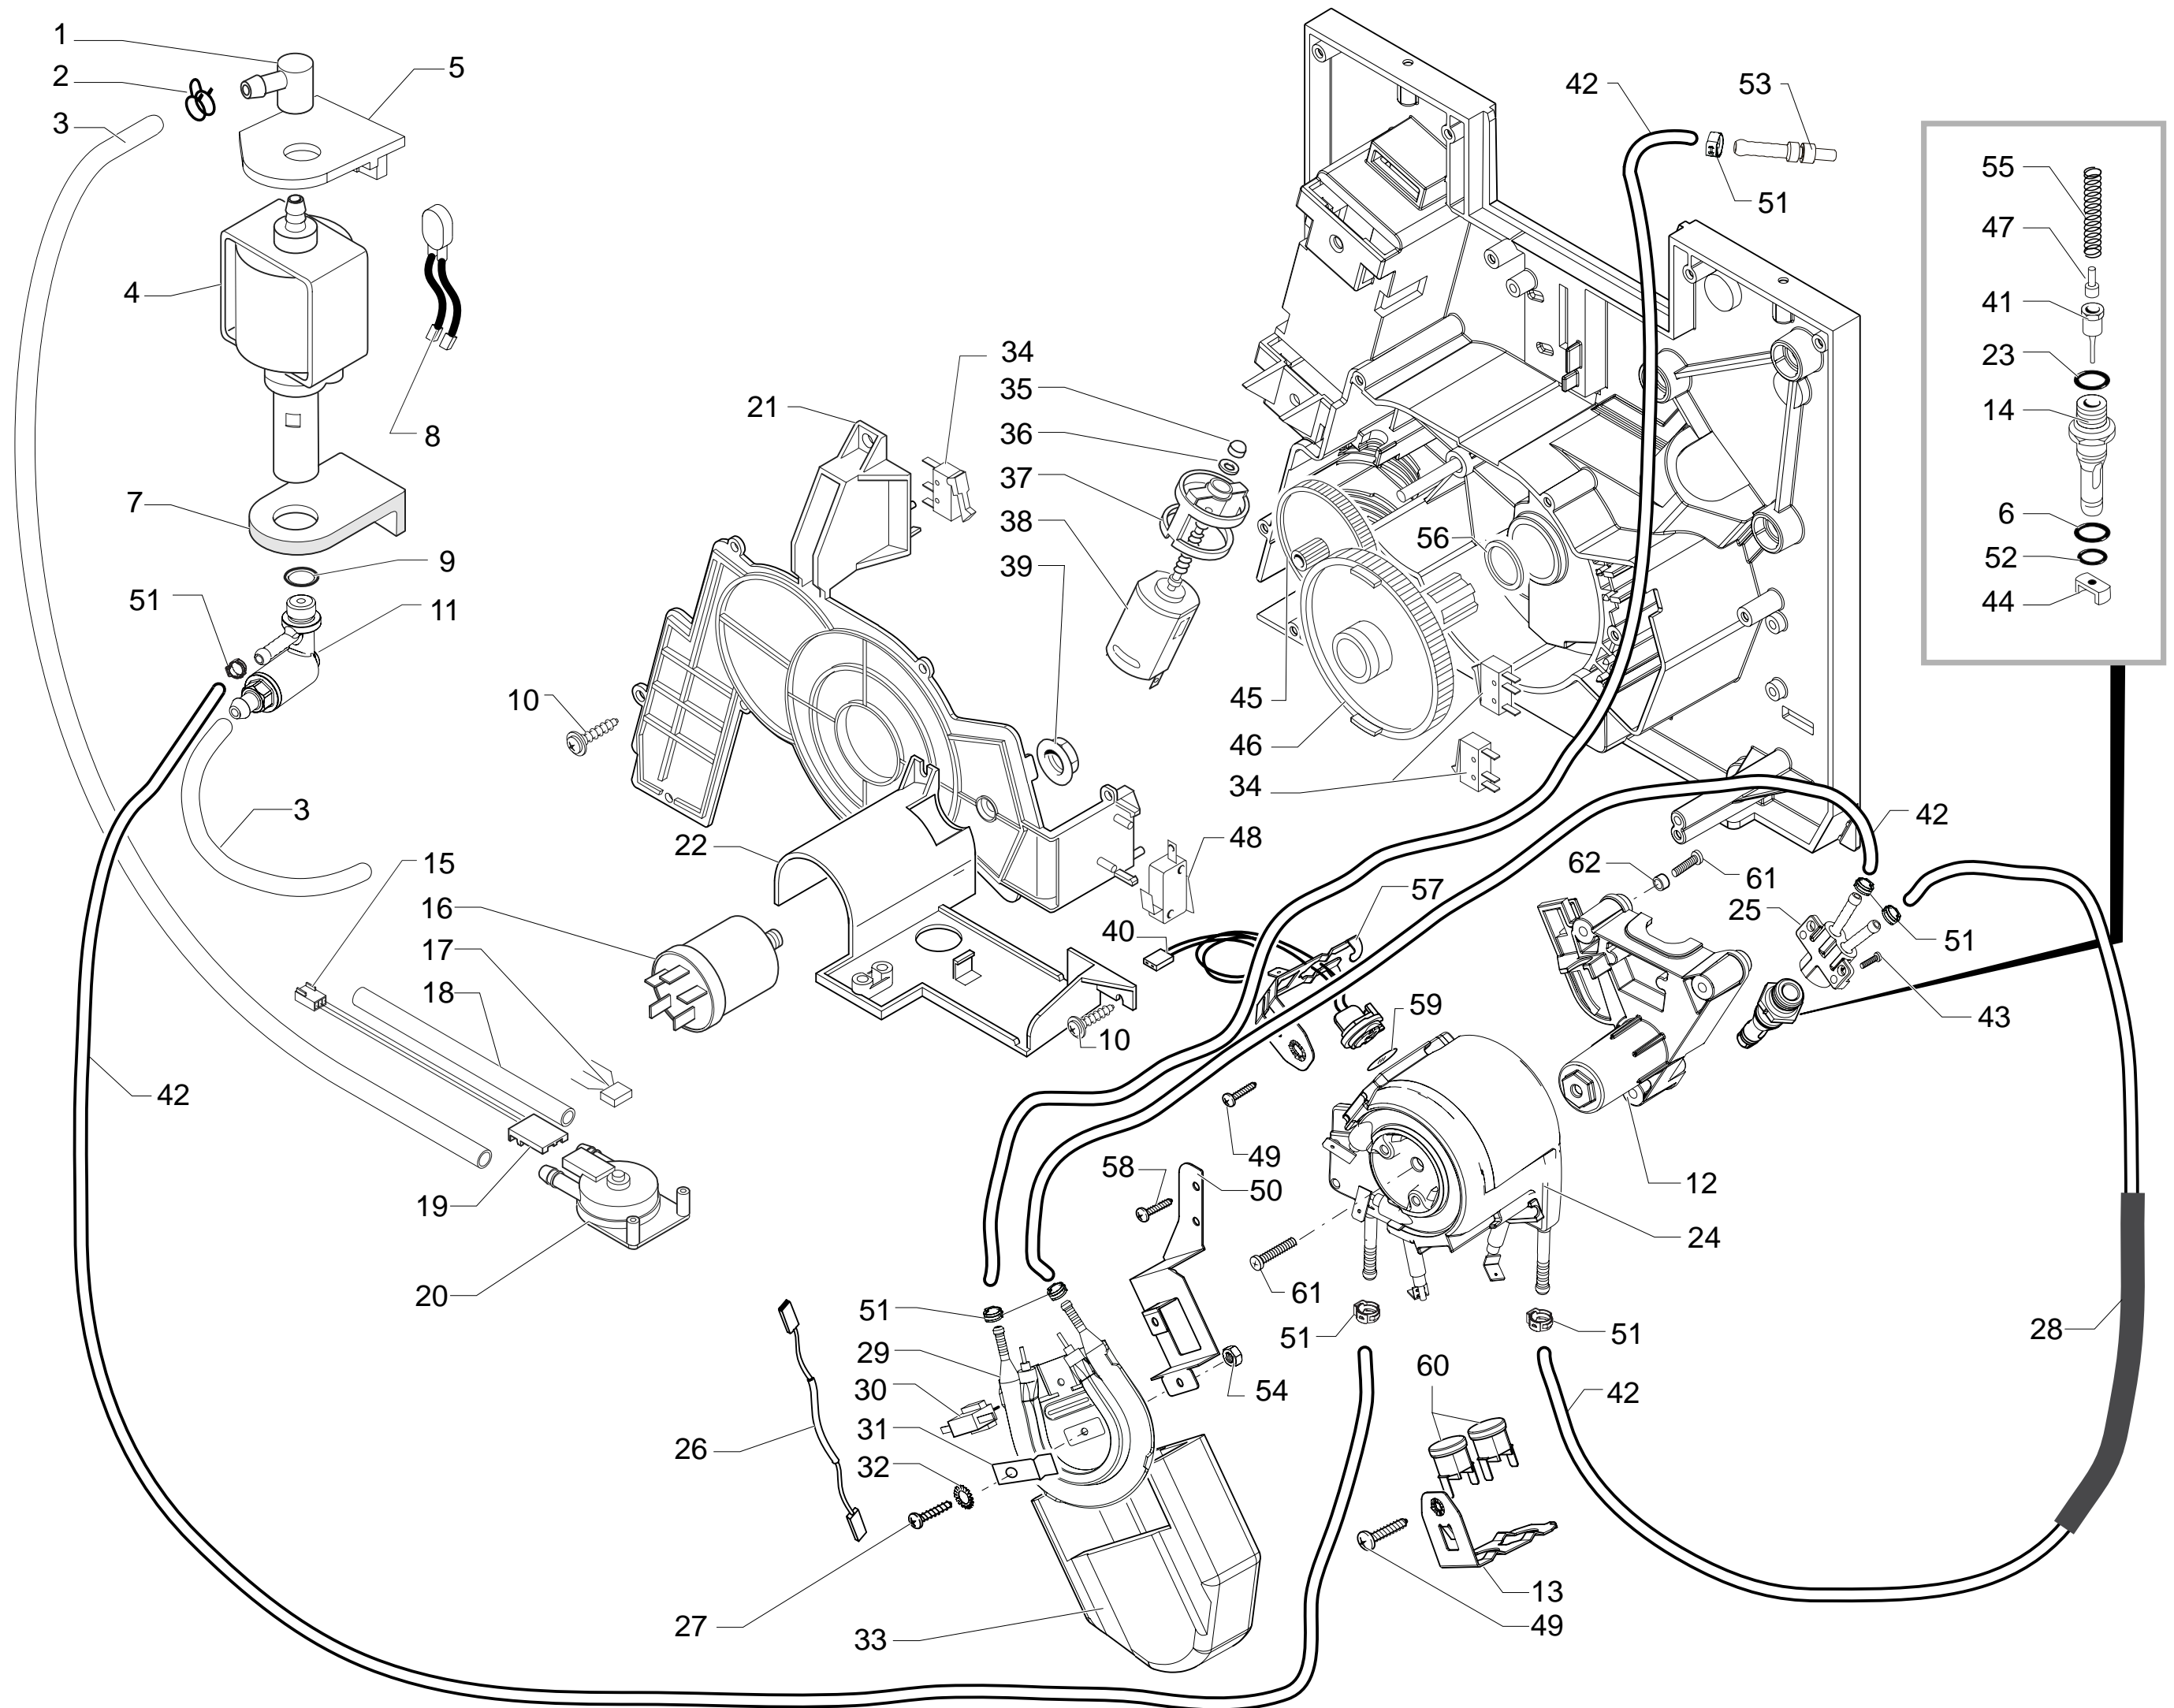

Pos	Article-Nr.	Description	Pos	Article-Nr.	Description
1	147920150	90° INLET PUMP CONNECTOR	48	186723800	MICROSWITCH SAIA X3M502K2KAM92AS
2	184320200	SPRING HOSE CLAMP D=9,5MM	49	129573202	SCREW TCB TORX 20 M4X8 AUTOFORMING ZN-B
3	149360200	SILICONE TUBE 5X8 70SR IN ROLL	50	129025002	TUB.BOILER SUPPORT BRACKET SMART
4	12000131	ULKA PUMP EP5/S 120V-60HZ	51	12000892	OETIKER CLAMP D=9,5 16700004
4	12000140	ULKA PUMP EP5/S GW 230V-50HZ	52	NM01.057	OR ORM 0050-20 IN SILICONE
5	11004515	PUMP SUPPORT HOLE 13,2 RED	53	11000750	TEA/BRASS CONNECTOR FOR SILICONE TUBE
6	NM01.035	OR ORM 0090-20 SILICONE	54	U302.003	GALV.NUT HEXAGONAL M4 UNI 5588
7	149185850	EATON PUMP SUPPORT 4002012 MAGIC	55	9011.132	SS SPRING FOR PIN
8	289203100	THERMAL PROTECTOR 120°C CABLES 140/340	56	9161.132	MYLAR WASHER FOR RATIOMOTOR
8	289204100	THERMAL PROTECTOR 120°C CABL.140/340	57	126838217	SENSOR FIXING SPRING
9	140321961	OR 2031 IN TERMOIL	58	129573402	SCREW TAPT M4X10 DIN 7985 GALV
10	129670202	TCB PANELVIT SCREW 3,5X16 TESTA D=8 ZNP	59	145951600	ELECTRIC INSULATING D=16 SP=0,4
11	11004689	TEA/BRASS SAFETY VALVE 16-18 BAR ASSY.	60	189428200	THERMOSTAT 175° 1NT-08L-3794
12	11004209	V2 SUPPORT FOR TUBOL.BOILER SMART	61	129932502	SCREW TSP 5X30 PLAST.ZN-B
13	126838117	2 THERMOSTATS FIXING SPRING	62	9161.206	INSULATING SPACER FOR BOILER
14	9011.100	PEG FOR VALVE IN PLASTIC	100	11024046	TUB.BOILER V4 SMART/RS 230V ASSY.
15	283551300	3POLES CONNECTOR TURBINE JP18 SMART ASSY	100	11024047	TUB.BOILER V4 SMART/RS 120V ASSY.
16	184651100	ANTIDISTURB FILTER 0,47X2+1000Y2+0,5L			
16	184651500	LOCKING SCREW ANTIDISTURB FILTER 16A			
18	JS01.022	SILICONE TUBE 5X10 60SH IN ROLL			
19	9161.018	BRACKET FOR TURBINE			
20	286473300	-M-VDE TURBINE WITH SENSOR KIT			
21	9161.331.920	TRANSPARENT RATIOMOTOR COVER			
22	149194800	NATURAL TURBINE SUPPORT SMART			
23	140320459	OR ORM 0080-20 SILICONE PTFE/FDA			
24	11004667	V5 TUB.BOILER W/ADDIT.RESIST.1100W 230V			
24	11004669	V5 TUB.BOILER W/ADDIT.RESIST.1100W 120V			
25	11002606	BOILER SUPPORT CONNECTOR			
26	183440800	CABLE 1 WIRE SILIC.BLACK THERM/FUSE 229°			
27	129823802	TCB SCREW M4X8 UNI 7687 ZNP			
28	11010624	TRANSP.SILICONE TUBE 10,5X12,3 L=200 MM			
29	11024048	BLECKMAN RESISTANCE SMART V2 230V ASSY.			
29	11024049	BLECKMAN RESISTANCE SMART V2 120V ASSY.			
30	189428300	THERMOSTAT 175° INTERCONTR.161471002			
31	127535319	GALV/STEEL THERMAL FUSE FIXING PLATE			
32	128310404	WASHER UNI 8842 A4 BURNISHED			
33	147755900	HEAT.ELEMENT PROTECTION BLECKMANN SMART			
34	NE05.038	MICROSWITCH SAIA XCG5-81-P5			
35	9121.046	BRONZE SINTERED BUSH FOR MOTOR RATIOMOT.			
36	148380200	BAKELIZZATE WASHER D=5,5			
37	9121.044	ANTIVIBRATION FOR MOTOR			
38	11005214	MOTOR FOR RATIOMOTOR P124 ASSY.			
39	123453602	FLANGE NUT M8 TOOTHED BASE GALV.			
40	288582300	SENSOR ELECT.BOARD WITH CONNECTOR ASSY.			
41	11009019	TEA/BRASS PISTON L=20,9 ASSY.			
42	16000703	PLATINIC SILICONE TUBE 5X9,1 IN ROLL			
43	129910103	HI -LO TC SCREW 3,5X15 RIF.910189			
44	11005099	NATURAL CURSOR V2 FOR BOILER P119			
45	9121.042	GEAR Z=12/90			
46	9121.069.150	GEAR Z=108 FOR MOUNTING PLATE M4000			
47	11009013	TEA/BRASS PIN FOR PISTON L=10