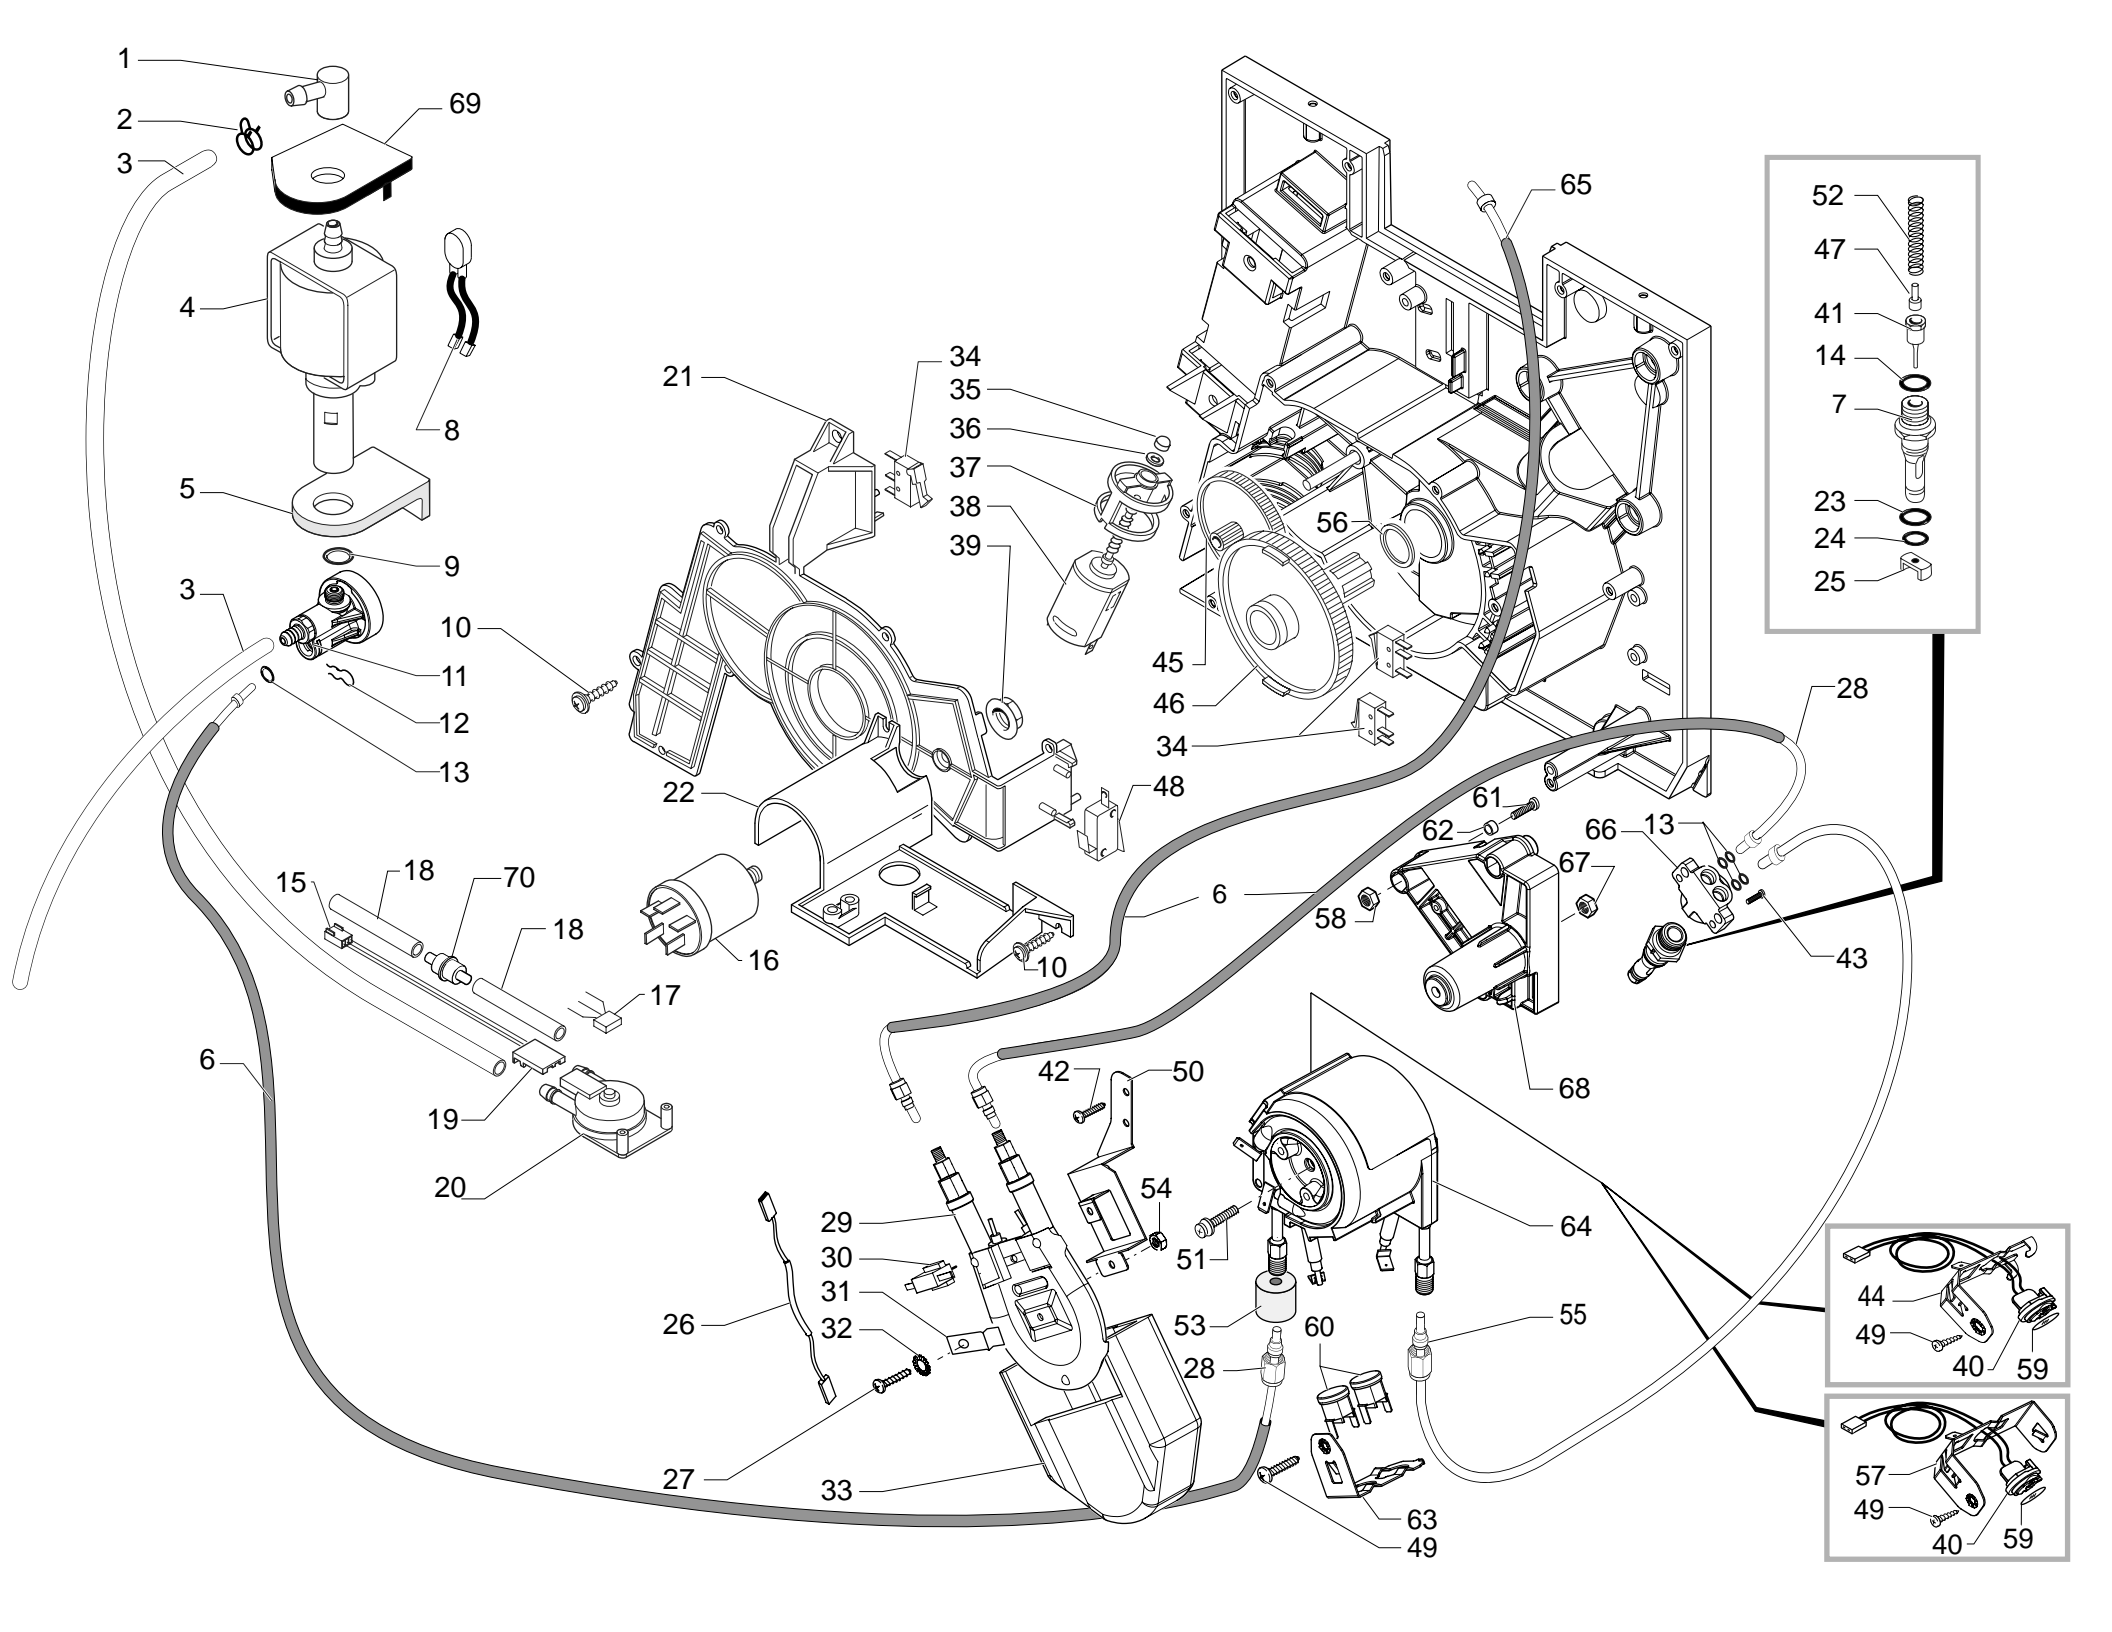

Pos	Article-Nr.	Description	Pos	Article-Nr.	Description
1	147920150	90° INLET PUMP CONNECTOR	47	11009013	TEA/BRASS PIN FOR PISTON L=10
2	184320200	SPRING HOSE CLAMP D=9,5MM	48	186723800	MICROSWITCH SAIA X3M502K2KAM92AS
3	149360200	SILICONE TUBE 5X8 70SR IN ROLL	49	129573202	SCREW TCB TORX 20 M4X8 AUTOFORMING ZN-B
4	12000131	ULKA PUMP EP5/S 120V-60HZ	50	129025002	TUB.BOILER SUPPORT BRACKET SMART
4	12000140	ULKA PUMP EP5/S GW 230V-50HZ	51	129932202	ROUND HEAD SCREW 10.9 M5X20 GALV
5	149185850	EATON PUMP SUPPORT 4002012 MAGIC	52	9011.132	SS SPRING FOR PIN
6	149361200	BLACK SILICONE TUBE 7,5X9,3 IN ROLL	53	147756562	BLK PROTECTION FOR FOLK SPRING TUBE D=4
7	9011.100	PEG FOR VALVE IN PLASTIC	54	U302.003	GALV.NUT HEXAGONAL M4 UNI 5588
8	289203100	THERMAL PROTECTOR 120°C CABLES 140/340	55	227876800	CONNECTOR TEFLON 2X4 L=235 MM ASSY.
8	289204100	THERMAL PROTECTOR 120°C CABL.140/340	56	9161.132	MYLAR WASHER FOR RATIOMOTOR
8	0311.807	YELLOW HARNESS KLIXON JP 13	57	126838017	SENSOR FIXING SPRING
9	NM02.028	OR 2015 EPDM FDA	58	U310.003	nut SELF LOCK.M5 UNI 7473
10	129670202	TCB PANELVIT SCREW 3,5X16 TESTA D=8 ZNP	59	145951600	ELECTRIC INSULATING D=16 SP=0,4
11	229452100	COMPENSATION AND SAFETY VALVE 16BAR ASSY	60	189428200	THERMOSTAT 175° 1NT-08L-3794
12	9011.144	SS FORK FOR TUBE D=4	60	189428600	THERMOSTAT 175° 1NT-08L-5125
13	140328059	OR 2015 SILICONE PTFE/FDA	61	129932502	SCREW TSP 5X30 PLAST.ZN-B
14	140320459	OR ORM 0080-20 SILICONE PTFE/FDA	61	U044.020	screw TSP M5,0X30 UNI 7688 GALV.
15	283551300	3POLES CONNECTOR TURBINE JP18 SMART ASSY	62	9161.206	INSULATING SPACER FOR BOILER
16	184651100	ANTIDISTURB FILTER 0,47X2+1000Y2+0,5L	63	126838117	2 THERMOSTATS FIXING SPRING
16	184651500	LOCKING SCREW ANTIDISTURB FILTER 16A	64	282058855	V2 TUB.BOILER W/ADDIT.RESIST.1100W 120V
18	JS01.022	SILICONE TUBE 5X10 60SH IN ROLL	64	282058858	V2 TUB.BOILER W/ADDIT.RESIST.1100W 230V
19	9161.018	BRACKET FOR TURBINE	65	227875400	CONNECTOR AS.TEFLON 2X4 L=330 MM
20	286473300	-M-VDE TURBINE WITH SENSOR KIT	66	147922700	BOILER SUPPORT CONNECTOR
21	9161.331.920	TRANSPARENT RATIOMOTOR COVER	67	123453902	SELF-LOCKI.NUT M5X0,8 DIN 980 CLA.8
22	149194800	NATURAL TURBINE SUPPORT SMART	68	20000204	SPARES KIT SUPPORT BOILER SMART
23	NM01.035	OR ORM 0090-20 SILICONE	68	149197700	BLACK SUPPORT FOR TUBOL.BOILER SMART
24	NM01.057	OR ORM 0050-20 IN SILICONE	69	11004515	PUMP SUPPORT HOLE 13,2 RED
25	11005099	NATURAL CURSOR V2 FOR BOILER P119	70	144650300	ASPIRATION FILTER GAUZE NET 500 (NEW)
26	183440800	CABLE 1 WIRE SILIC.BLACK THERM/FUSE 229°	100	282133758	TUB.BOILER SMART/RS 230V ASSY.
26	183441062	CABLE 1WIRE SILICONE BLACK AWG18+TH/FUSE	100	282135555	TUB.BOILER SMART/SIRIUS 120V ASSY.
27	129823802	TCB SCREW M4X8 UNI 7687 ZNP			
28	227874900	CONNECTOR AS.TEFLON 2X4 L=250 MM			
29	288140455	HEATING-ELEMENT BLECKMAN ASSY.120V 1000W			
29	288140458	HEATING-ELEMENT BLECKMAN ASSY.230V 1000W			
30	189428300	THERMOSTAT 175° INTERCONTR.161471002			
31	127535319	GALV/STEEL THERMAL FUSE FIXING PLATE			
32	128310404	WASHER UNI 8842 A4 BURNISHED			
33	147755900	HEAT.ELEMENT PROTECTION BLECKMANN SMART			
34	NE05.038	MICROSWITCH SAIA XCG5-81-P5			
35	9121.046	BRONZE SINTERED BUSH FOR MOTOR RATIOMOT.			
36	148380200	BAKELIZZATE WASHER D=5,5			
37	9121.044	ANTIVIBRATION FOR MOTOR			
38	11005214	MOTOR FOR RATIOMOTOR P124 ASSY.			
39	123453602	FLANGE NUT M8 TOOTHED BASE GALV.			
40	288582300	SENSOR ELECT.BOARD WITH CONNECTOR ASSY.			
41	11009019	TEA/BRASS PISTON L=20,9 ASSY.			
42	129573402	SCREW TAPT M4X10 DIN 7985 GALV			
43	129910103	HI -LO TC SCREW 3,5X15 RIF.910189			
44	126838217	SENSOR FIXING SPRING			
45	9121.042	GEAR Z=12/90			
46	9121.069.150	GEAR Z=108 FOR MOUNTING PLATE M4000