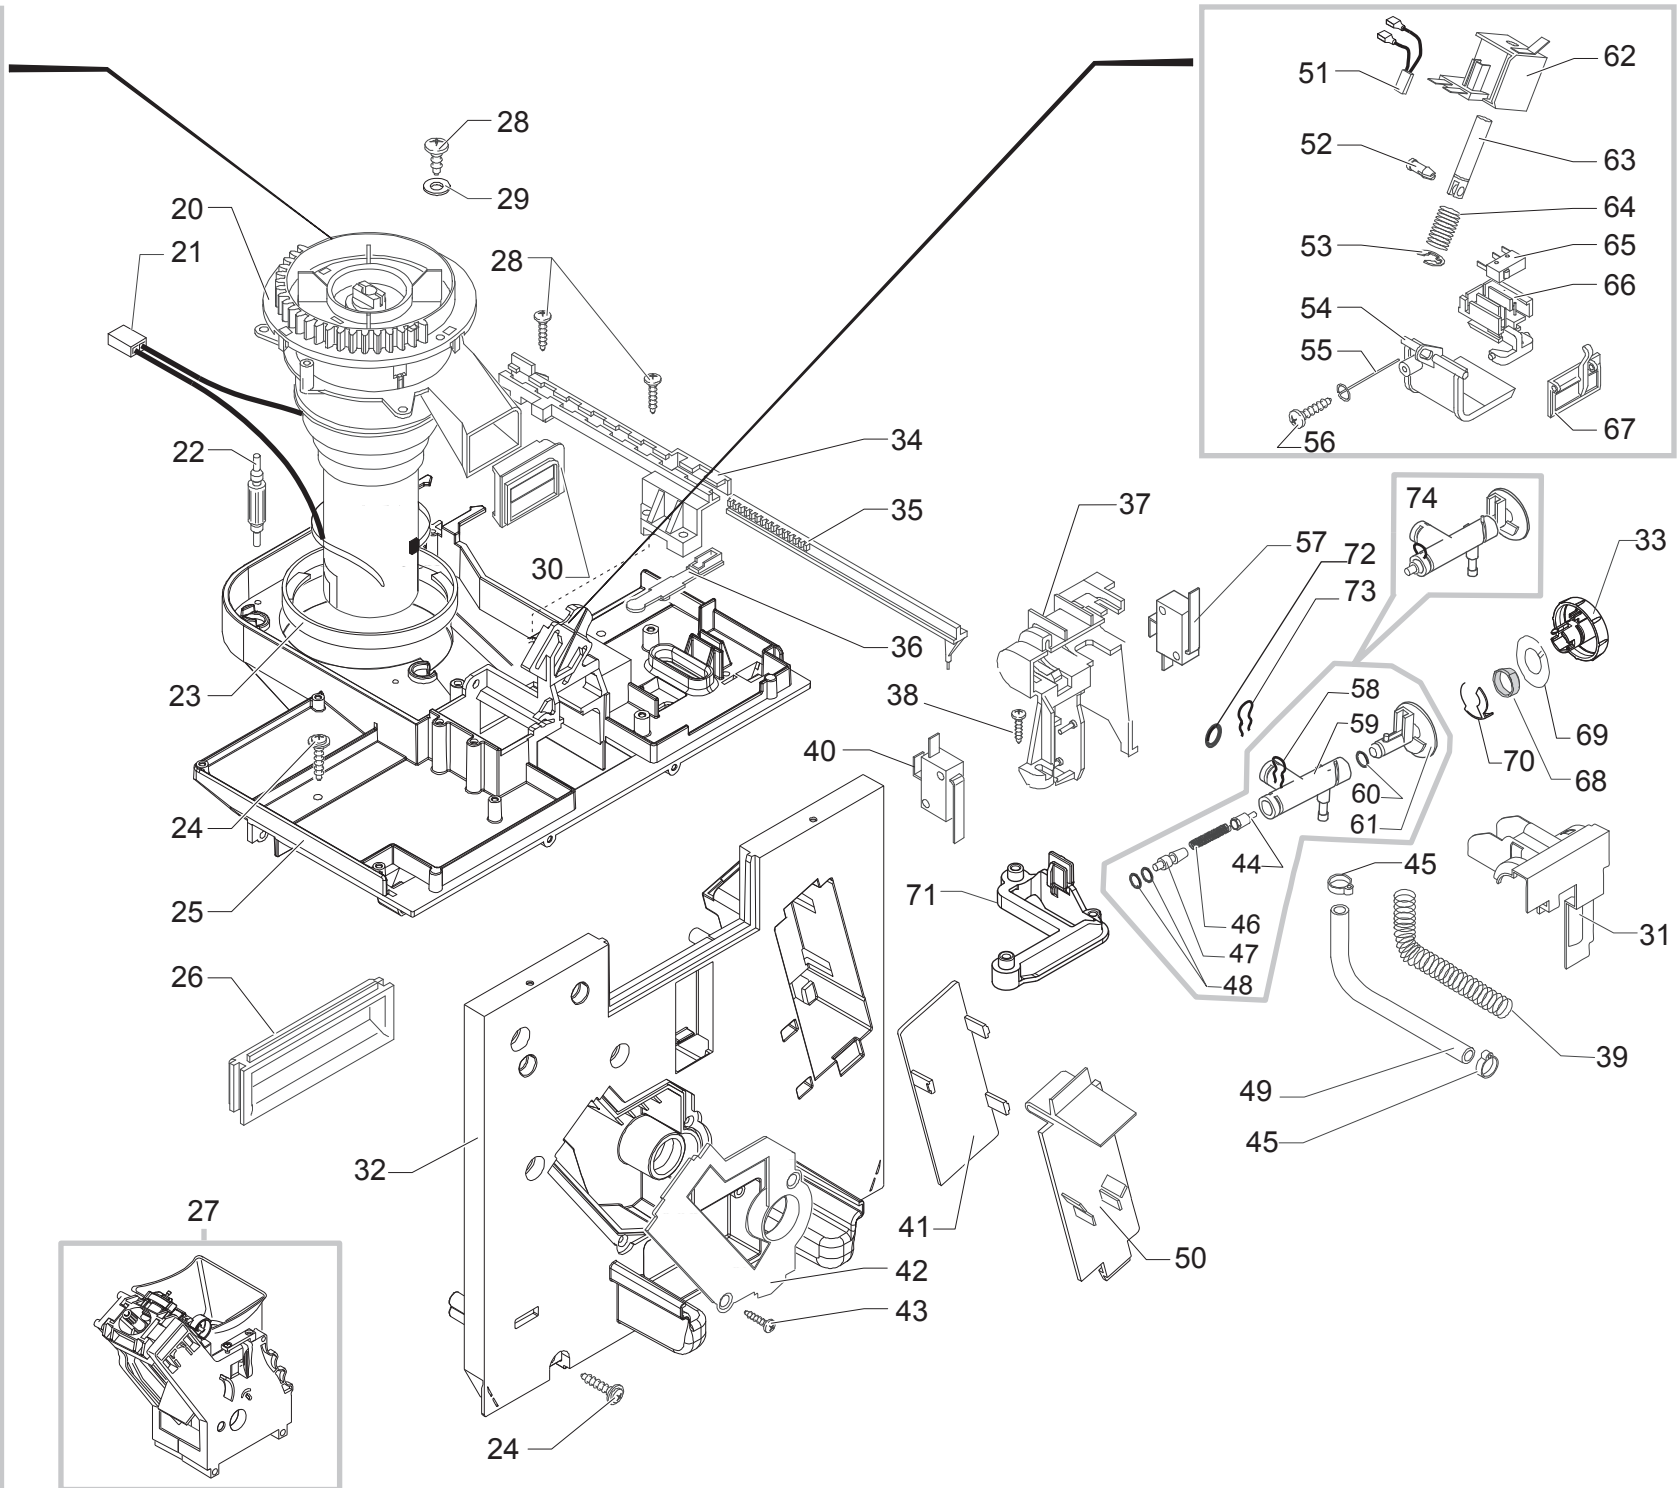

Pos	Article-Nr.	Description	Pos	Article-Nr.	Description
1	129511803	SCREW TCB 2,9X6,4 DIN 7981 NICK	52	9161.076.150	DOSER DOOR PIN GREY
2	148650250	SECTOR GEARGRIND ADJUSTMENT KNOB COMBI	53	U701.003	SNAP RING 7 UNI 7434
3	149186150	BLACK UPPER GRINDER SUPPORT MAGIC	54	9161.074.150	DOSER DOOR GREY
5	129931002	TORX SCREW T10 TCB 3,5X40 SX ZNG	55	9161.048	SCRAPER ROD
6	142844550	UPPER GRINDER COVER COFFEE GRIND. MAGIC	56	U140.004	PANELVIT TCB 3,0X12 DIN 7505 B GAL
7	147470763	INCREASE SCREW PIN COFFEE GRINDER MAGIC	57	186724200	MICROSWITCH SAIA X3M502K2KAJ32AV
8	U201.002	PLAIN WASHER 10X16X0,2DIN 988 GAL	62	283770655	ELECTROMAGN.SMART 120V ASSY.
9	226473500	KIT TECNA GRINDERS	62	283770658	ELECTROMAGN.SMART 230V ASSY.
10	128610521	STAIL.STEEL AISI 304 SPHERE D=5,5MM	63	9161.041	DOSER ELECTROMAGNET CORE
11	126765517	STEEL SPRING SPHERE D=5,5 MOTOR MAGIC	64	126764818	SPRING ELECTROM.BEAN DOSER MAGIC
12	149188750	CONICAL GRIND. SUPP. + RING MAGIC	65	NE05.017	MICROSWITCH
13	140360200	FELT RING 40X34X5	66	9161.072.150	MICRO SUPPORT CURSOR GREY
14	146570950	RING NUT FOR GRINDING ADJUSTMENT MAGIC	67	9161.073.150	DOSE CONTROL COMPENSATOR GREY
15	149194200	BLACK GRINDER MOTOR SUPPORT SMART	68	DM2296	COMPRESSION RING
16	128610421	STAIL.STELL AISI 304 SPHERE D=3,2MM	69	9161.383	SPACER FOR NESPRESSO KNOB
17	126770117	NEW SPRING SPHERE D=3,2 MOTOR MAGIC	70	NF11.084	PHOSPH/STEEL FOLK SPRING
18	140230400	SHOCK ABS .CONICAL GRINDER SUPP.MAGIC	71	0352.022.050	SPACER SUPPORT FAUCET S6000 BLACK
19	286851855	MOTOR AS.120V NEW MAGIC DE LUXE	72	140328059	OR 2015 SILICONE PTFE/FDA
19	286851858	MOTOR AS.230V NEW MAGIC DE LUXE	73	9011.144	SS FORK FOR TUBE D=4
20	286884358	GENER.MOTOR AS.230V G6000 (STD/V2)	74	20007014	KIT STEAM FAUCET SMART ASSY.
20	286884458	GENER.MOT.AS.230V G6000 (ITALY/V2)			
21	283544900	2P.CONNECT.COFFEE GRINDER JP1 33MH ASSY.			
21	283544955	2P.CONNECT.COFFEE GRINDER JP1 33MH ASSY.			
22	9991.103	ANTIVIBRATION FOR COFFEEGRINDER			
23	9141.052	BLACK COFFEEGRINDER REINFORCING RING			
24	129670202	TCB PANELVIT SCREW 3,5X16 TESTA D=8 ZNP			
25	147531500	BLACK GRINDER SUPPORT PLATE P107			
26	145895350	BLACK MOUNTING PLATE INSERT SMART			
27	11004183	BLACK BREW UNIT NEW P107			
27	11004188	BLACK BREW UNIT V2 NEW/SBS SMART			
28	129660102	PANELVIT TCB SCREW 3,5X18 D.7505 Z			
29	U207.004	PLAIN WASHER 4,3X16 UNI 6592 GAL			
30	145851862	BLACK GROUND COFFEE OUTLET SEAL SMART			
31	147756400	BLACK STEAM FAUCET PROTECTION SMART			
32	227533000	BLACK BOILER SUPPORT PLATE SMART ASSY.			
33	227701537	STEAM KNOB G6000 SILVER			
34	147572150	PLATE FIXING TOOTHED SLIDE SMART			
35	148740550	TOOTHED SLIDE FOR DOSE ADJUST SMART			
36	9161.122.150	DOSE ADJUSTMENT LEVER GREY CLASSIC			
37	11005343	BLACK STEAM FAUCET SUPPORT V2 SMART			
38	U109.021	screw AUT.TCB 3,5X22 DIN 7981 C			
39	11025815	BRAIDED SILICONE TUBE 3X6 SPRING DI=6,5			
40	186723900	MICROSWITCH SAIA X3M502K2KAJ52			
41	9161.345.050	BLACK INTERNAL COVERING PUMP SPACE			
42	9161.333.050	BLACK BOILER COVER SMART			
43	129535721	SCREW TSP TORX 10 AB 3,5X9,5 SHEET SS			
45	NF11.052	OETIKER CLIP			
49	11026273	WHITE BRAIDED SILICONE TUBE 3X6 L=185 MM			
50	9161.332.050	BLACK PUMP COVER SMART			
51	289202200	THERMAL.PROTECTOR 100°C			
51	289203600	THERMAL.PROTEC.100°C UL CAB.145/200