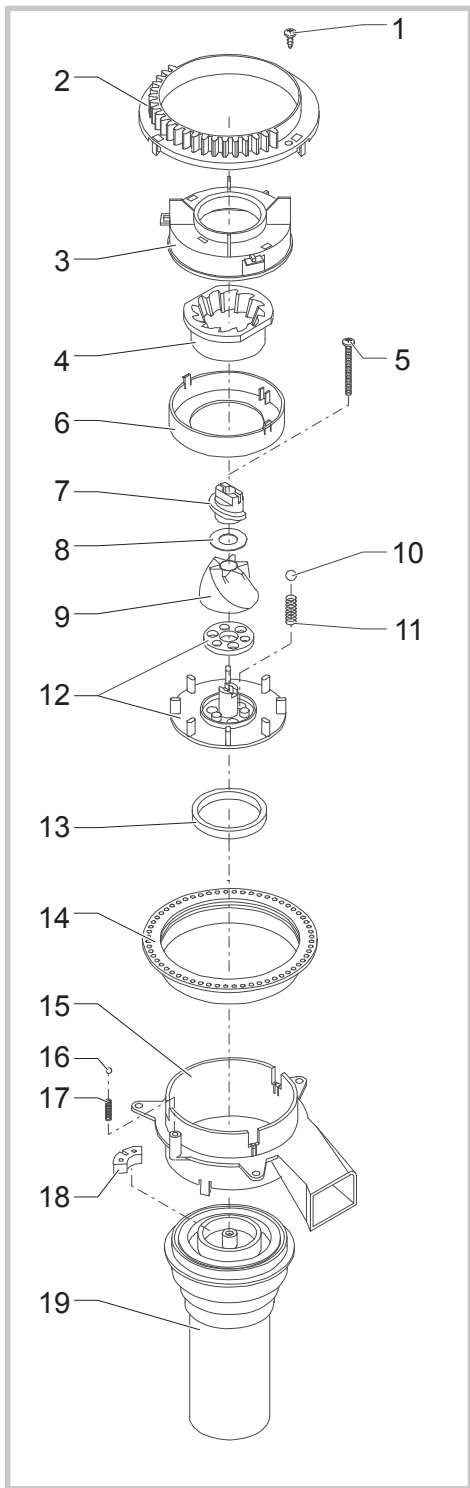

Pos	Article-Nr.	Description	Pos	Article-Nr.	Description
1	129511803	SCREW TCB 2,9X6,4 DIN 7981 NICK	52	9161.076.150	DOSER DOOR PIN GREY
2	148650250	SECTOR GEARGRIND ADJUSTMENT KNOB COMBI	53	U701.003	SNAP RING 7 UNI 7434
3	149186150	BLACK UPPER GRINDER SUPPORT MAGIC	54	9161.074.150	DOSER DOOR GREY
5	129931002	TORX SCREW T10 TCB 3,5X40 SX ZNG	55	9161.048	SCRAPER ROD
6	142844550	UPPER GRINDER COVER COFFEE GRIND. MAGIC	56	U140.004	PANELVIT TCB 3,0X12 DIN 7505 B GAL
7	147470763	INCREASE SCREW PIN COFFEE GRINDER MAGIC	57	186724200	MICROSWITCH SAIA X3M502K2KAJ32AV
8	U201.002	PLAIN WASHER 10X16X0,2DIN 988 GAL	62	283770655	ELECTROMAGN.SMART 120V ASSY.
9	226473500	KIT TECNA GRINDERS	62	283770658	ELECTROMAGN.SMART 230V ASSY.
10	128610521	STAIL.STEEL AISI 304 SPHERE D=5,5MM	63	9161.041	DOSER ELECTROMAGNET CORE
11	126765517	STEEL SPRING SPHERE D=5,5 MOTOR MAGIC	64	126764818	SPRING ELECTROM.BEAN DOSER MAGIC
12	149188750	CONICAL GRIND. SUPP. + RING MAGIC	65	NE05.017	MICROSWITCH
13	140360200	FELT RING 40X34X5	66	9161.072.150	MICRO SUPPORT CURSOR GREY
14	146570950	RING NUT FOR GRINDING ADJUSTMENT MAGIC	67	9161.073.150	DOSE CONTROL COMPENSATOR GREY
15	149194200	BLACK GRINDER MOTOR SUPPORT SMART	68	DM2296	COMPRESSION RING
16	128610421	STAIL.STELL AISI 304 SPHERE D=3,2MM	69	9161.383	SPACER FOR NESPRESSO KNOB
17	126770117	NEW SPRING SPHERE D=3,2 MOTOR MAGIC	70	NF11.084	PHOSPH/STEEL FOLK SPRING
18	140230400	SHOCK ABS .CONICAL GRINDER SUPP.MAGIC	71	0352.022.050	SPACER SUPPORT FAUCET S6000 BLACK
19	286851855	MOTOR AS.120V NEW MAGIC DE LUXE	72	140328059	OR 2015 SILICONE PTFE/FDA
19	286851858	MOTOR AS.230V NEW MAGIC DE LUXE	73	9011.144	SS FORK FOR TUBE D=4
20	286884358	GENER.MOTOR AS.230V G6000 (STD/V2)	74	20007014	KIT STEAM FAUCET SMART ASSY.
20	286884458	GENER.MOT.AS.230V G6000 (ITALY/V2)			
21	283544900	2P.CONNECT.COFFEE GRINDER JP1 33MH ASSY.			
21	283544955	2P.CONNECT.COFFEE GRINDER JP1 33MH ASSY.			
22	9991.103	ANTIVIBRATION FOR COFFEEGRINDER			
23	9141.052	BLACK COFFEEGRINDER REINFORCING RING			
24	129670202	TCB PANELVIT SCREW 3,5X16 TESTA D=8 ZNP			
25	147531500	BLACK GRINDER SUPPORT PLATE P107			
26	145895350	BLACK MOUNTING PLATE INSERT SMART			
27	11004183	BLACK BREW UNIT NEW P107			
27	11004188	BLACK BREW UNIT V2 NEW/SBS SMART			
28	129660102	PANELVIT TCB SCREW 3,5X18 D.7505 Z			
29	U207.004	PLAIN WASHER 4,3X16 UNI 6592 GAL			
30	145851862	BLACK GROUND COFFEE OUTLET SEAL SMART			
31	147756400	BLACK STEAM FAUCET PROTECTION SMART			
32	227533000	BLACK BOILER SUPPORT PLATE SMART ASSY.			
33	227701537	STEAM KNOB G6000 SILVER			
34	147572150	PLATE FIXING TOOTHED SLIDE SMART			
35	148740550	TOOTHED SLIDE FOR DOSE ADJUST SMART			
36	9161.122.150	DOSE ADJUSTMENT LEVER GREY CLASSIC			
37	11005343	BLACK STEAM FAUCET SUPPORT V2 SMART			
38	U109.021	screw AUT.TCB 3,5X22 DIN 7981 C			
39	11025815	BRAIDED SILICONE TUBE 3X6 SPRING DI=6,5			
40	186723900	MICROSWITCH SAIA X3M502K2KAJ52			
41	9161.345.050	BLACK INTERNAL COVERING PUMP SPACE			
42	9161.333.050	BLACK BOILER COVER SMART			
43	129535721	SCREW TSP TORX 10 AB 3,5X9,5 SHEET SS			
45	NF11.052	OETIKER CLIP			
49	11026273	WHITE BRAIDED SILICONE TUBE 3X6 L=185 MM			
50	9161.332.050	BLACK PUMP COVER SMART			
51	289202200	THERMAL.PROTECTOR 100°C			
51	289203600	THERMAL.PROTEC.100°C UL CAB.145/200