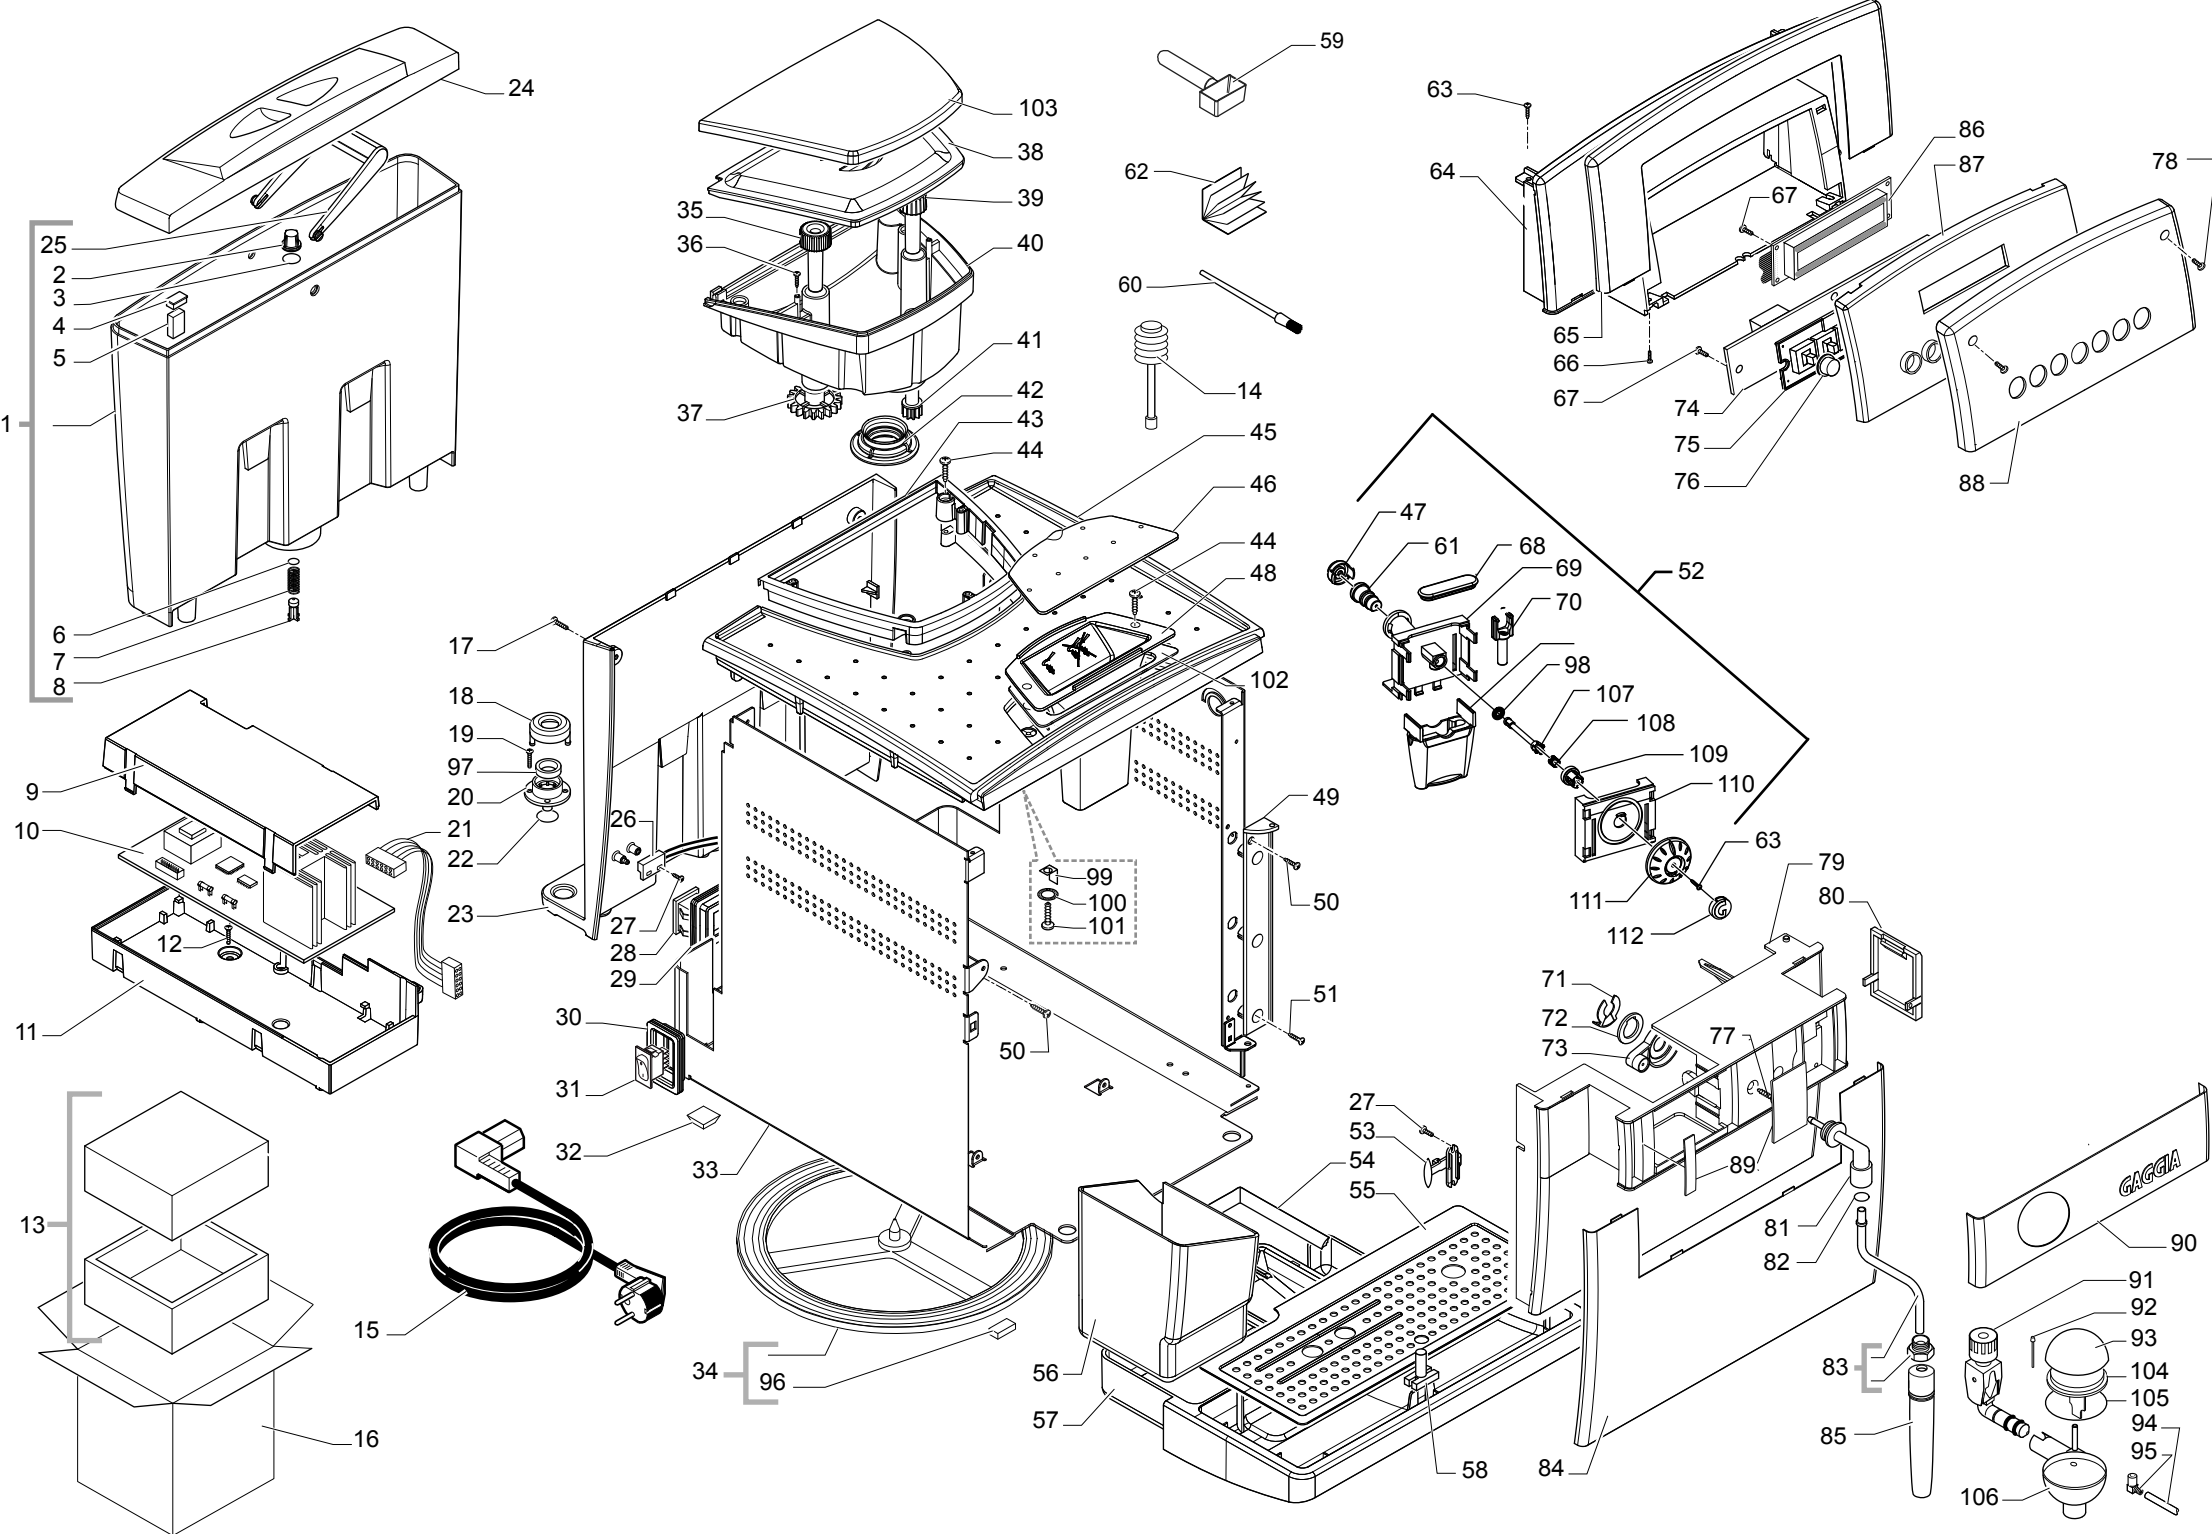

Pos	Article-Nr.	Description	Pos	Article-Nr.	Description
1	222693300	NAT/GREY WATER CONTAINER G6000 ASSY.	43	227751737	8401/SILVER BEAN CONT.COFF.PROTECT.G6000
2	224640200	WHITE WATER CONTAINER EXT.FILTER ASSY.	44	129570602	SCREW TCB 3X8 UNI 8112 ZNP
3	140328461	EPDM OR METRIC 0190-10	45	282800737	CUPWARMER LID AS.G6000 SILVER
4	9161.050.230	NAT/TRANSP.FLOATING SPACE PLUG MAGIC	46	222802587	SB/SS GROUND COFFEE CONT.LID G6000 ASSY.
5	9161.112.150	GREY LEVEL FLOAT	47	149213450	CAP FOR COFFEE DISPENSER TUBE
6	140324362	OR METRIC 0060-30 IN SILICONE	48	149261450	HOPPER BLACK GROUND COF.DOSER G6000
7	126764718	SS WATER CONTAINER VALVE SPRING	49	222630437	DOOR HINGE G6000 SILVER
8	147660562	GREY PISTON FOR WATER CONTAINER VALVE	50	129661204	SCREW PANELVIT TCB 3X16 DIN7505 BRU
9	147757100	ELECTRONICS BOARD PROTECTION G6000	51	129740202	SCREW TSP PH/TT 4X10 UNI 8113 ZNP
10	181555355	POWER ELEC.BOARD G6000 DIGIT/RS.120	52	8314023000	Kaffeeauslauf kplt. Titanium+
10	181555358	POWER ELEC.BOARD G6000 DIGIT/RS.230	53	146313740	DISENGAGE LEVER GREY/SILVER DOOR SMART
10	11013510	AS.CPU+FLAT G6000 DIG/SV. V1 230V	54	229170450	DRIP TRAY SEALING SUPPORT SMART
10	11013511	AS.CPU+FLAT G6000 DIG/SV. V1 120V	55	125743987	GRATE G6000 STAINLESS STEEL/SB
11	149202050	SUPPORT ELECTRONIC CARD G6000 BLACK	56	142602800	BLACK DUMP BOX G6000
12	129670202	TCB PANELVIT SCREW 3,5X16 TESTA D=8 ZNP	57	229631637	8401/SILVER DRIP TRAY G6000
13	20006920	KIT PS-E INSERT FOR BOX GAG TITANIUM	58	145501211	RED FLOAT FOR DRIP TRAY SMART
14	147700100	LOADING PUMP DIAMETER 14 MM	59	146680850	BLACK COFFEE MEASURE SMART
15	183911050	BLACK POWER CABLE SCHUKO L=1200	60	127390100	BRUSH FOR CLEANING
15	183921950	POWER CABLE SJT3 USA BLACK UL L=1200	61	11002323	CONIC SEAL FOR COFFEE DISPENSER TUBE
15	183930650	POWER CABLE CH BLACK 3X1 H05VV-F L=1200	62	4314110000	Bedienungsanleitung Titanium+
15	183940650	BLACK POWER CABLE AUSTRALIA L=1200	63	129512503	SCREW TCB 2,9X9,5 DIN 7981 NICK
15	183970350	BLACK POWER CABLE UK L=1200	64	229185237	8401/SILVER FRONT PANEL SUPPORT G6000
15	11004245	BLACK POWER CABLE BRAZIL L=1200	65	127535621	PLATE FOR FRONT PANEL G6000 S.STEEL
16	4314109000	BOX TITANIUM PLUS	66	129533202	SCREW TSPTORX T10 3,5X9,5 D7982 NI
17	129512904	SCREW TCB 2,9X12,7 DIN 7981 BURN	67	129511803	SCREW TCB 2,9X6,4 DIN 7981 NICK
18	0701.031.150	GREY WATER VALVE GACO DIM 14 SEAL COVER	68	4314099000	CAP DISTRIBUTOR SBS
19	129535721	SCREW TSP TORX 10 AB 3,5X9,5 SHEET SS	69	4314104000	SHELL INTERNAL DISTRIBUTOR SBS
20	0701.014.150	GREY WATER VALVE GACO DIM 14 SEAL CONT.	70	4314098000	DELIVERING SPOUT SBS
21	283557200	FLAT CABLE	71	NF11.084	PHOSPH/STEEL FOLK SPRING
22	140320461	OR ORM 0080-20 IN TERMOIL	72	9161.384	SPACER FOR CONNECTION STEAM TUBE
23	229184937	8401/SILVER WATER CONTAIN.SUPPORT G6000	73	149196850	CONNECTOR STEAM SUPPORT G100 BLACK
24	222765037	8401/SILVER WATER CONTAINER LID G6000	74	281520700	TOUCH PANEL ELECTRON.BOARD AS.G6000
25	146581300	48350/GREY WATER CONTAINER HANDLE G6000	75	149252600	TOUCH PANEL 7 BUTTONS G6000
26	0301.811	CONNECTOR 2 POLES LEVEL ASSY.	76	229140808	BUTTON FOR G6000 CHROMIUM PLATED
27	U109.028	SCREW AUT.TCB 2,9X9,5 DIN 7981 C	77	DI7981P3.	SELF TAPPING GALV. SCREWPLAST
28	12000280	CUP SOCKET EN 60320 C 13	78	5Y137 129932321	TSPCEI SCREW 3,9X12 STAINLESS STEEL
29	149202150	SOCKET POW.CABL.SUPPORT BLACK G6000	79	6314103000	Fronttür Titanium +
30	149201950	SWITCH GENERAL SUPPORT BLACK G6000	80	228983137	LATERAL DOOR G6000 SILVER
31	NE03.038	BIPOLAR SWITCH FUSIT C1250AR	81	11010762	TEA/BRASS 90°CONNECTOR STEAM TUBE G100
32	147623150	BLACK SQUARE ADHESIVE FOOT 5023	82	NM02.007	OR 2025 IN TERMOIL
33	222361337	8401C/SILVER CASING G6000	83	229381808	CHROMATE STEAM TUBE G100 ASSY.
33	222361337_UL	8401C/SILVER CASING G6000 UL	84	227533221	LOWER PLATE FOR DOOR G6000 ST.STEEL
34	220380259	GREY REVOLVING RING WITH 3 FEET SMART	84	127535521	LOWER PLATE FOR DOOR G6000 ST.STEEL
35	227721650	BLACK GRIND.ADJUSTM.KNOB S/SCR.G100	85	227431321	SS/SS PANNARELLO G100 ASSY.
36	U140.004	PANELVIT TCB 3,0X12 DIN 7505 B GAL	86	192200500	20x2 LCD BLUE DISPLAY STN + FLAT
37	146000850	BLK COFFEE GRIND.ADJUSTM.KNOB GEAR COMBI	87	6314047000	Support silber zu Tastatur TIT+
38	142816279	LID BLUE SAFETY AROM.CAF.CONT.G6000	88	144883200	TRANSPARENT FRONT PANEL G6000
39	227721550	BLACK COFF.DOSE ADJUSTM.KNOB S/SCR.G100	89	4314108000	DOUBLE SIDED ADHESIVE STRIP TITANIUMPLUS
40	222712979	TRANSP/BLUE BEAN COF.CONTAIN.G6000 ASSY.	90	6314100000	Frontblende Titanium+, bedr. GAGGIA
41	146001950	BLACK COFFEE DOSE ADJUSTM.GEAR SMART	91	227910750	BLACK 90°CONNECTOR CAPPUCCINATORE
42	145852360	BEAN COFFEE CONTAINER SEAL SMART	92	148870150	BLACK CAPPUCCINATORE PIN
93	142816850	BLACK CAPPUCCINATORE CASING LID			
94	149360400	TRANSPARENT SILCONE TUBE 3,5X6 IN ROLL			
95	147922350	BLACK CONNECTOR 90° FOR SPHERIC.CAPPUC.			
96	9991.096	ADHESIVE FOOT 8X15X3,2