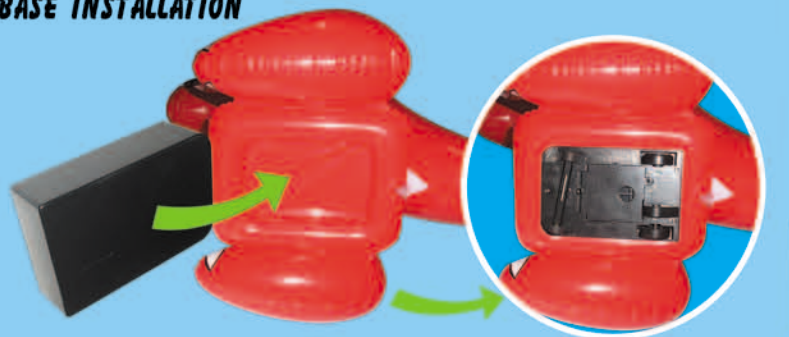

PUSHING FORWARD BUTTON,
THE DINO WILL GO FORWARD

PUSHING THE BACKWARDS
BUTTON, THE DINO WILL BACK
UP 1CM AND TURN AROUND 1
CYCLE

26"
HEIGHT

3+

WARNING:
CHOKING HAZARD - Small parts
Not for children under 3 years.

MADE IN CHINA
FLA201301BT

DINOSAUR
REMOTE CONTROL

REMOTE CONTROL
DINOSAUR

WARNING:
CHOKING HAZARD - Small parts
Not for children under 3 years.

3+

REMOTE CONTROL
DINOSAUR

Super fun
Super magic

BASE INSTALLATION

IN TAKE VALVE

Warning: Changes or modifications to this unit not expressly approved by the party responsible for compliance could void the user's authority to operate the equipment.

NOTE: This equipment has been tested and found to comply with the limits for a Class B digital device, pursuant to Part 15 of the FCC Rules. These limits are designed to provide reasonable protection against harmful interference in a residential installation. This equipment generates, uses and can radiate radio frequency energy and, if not installed and used in accordance with the instructions, may cause harmful interference to radio communications.