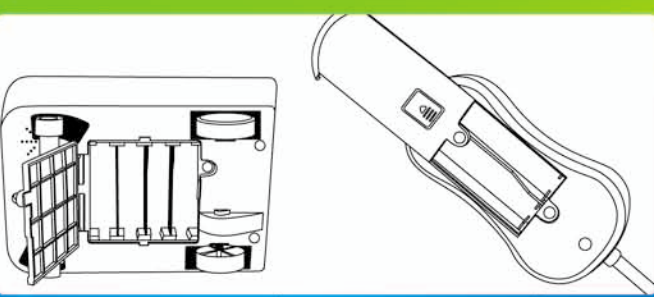

Super fun
Super magic

DINOSAUR

REMOTE CONTROL

Manufacture for:
CEC ENTERTAINMENT INC.,
IRVING, TX 75062, USA.
Item no.: 51907

- Do not mix old and new batteries.
- Do not mix alkaline batteries, standard (carbon-zinc) or rechargeable (Nickel-Cadmium) batteries.
- Use only standard AA batteries, batteries not included.

PUSHING FORWARD BUTTON,
THE DINO WILL GO FORWARD

PUSHING THE BACKWARDS
BUTTON, THE DINO WILL BACK
UP 1CM AND TURN AROUND 1
CYCLE

26"
HEIGHT

3+

WARNING:
CHOKING HAZARD - Small parts
Not for children under 3 years.