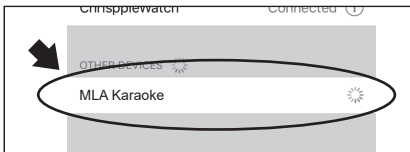

Step 6: Congratulations!
Now you can stream music from your Bluetooth™ enabled device.

NOTE: Control volume utilizing your Bluetooth™ enabled device.