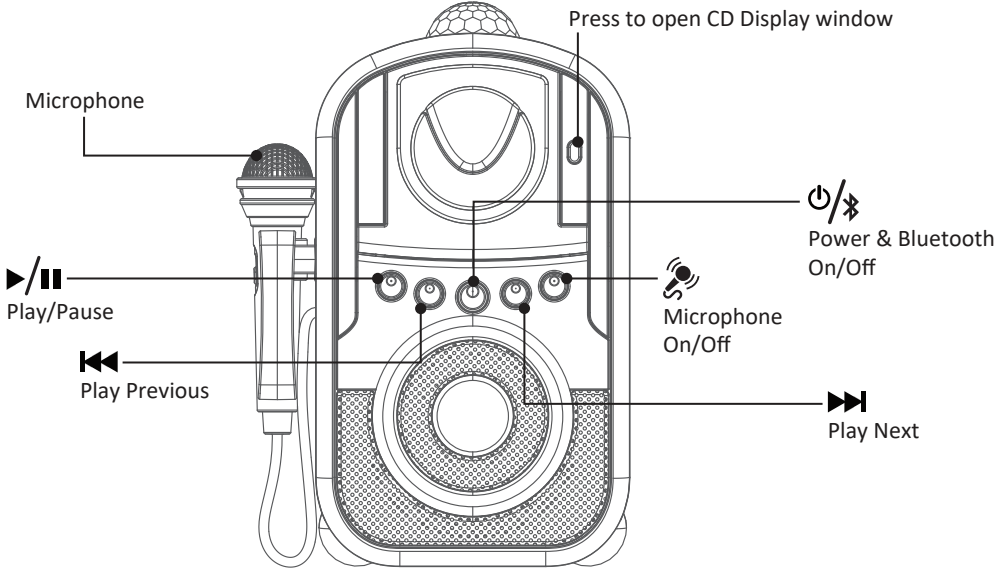

IMPORTANT

READ THIS INSTRUCTION MANUAL before attempting to operate this device.
SAVE THIS INSTRUCTION MANUAL. This manual contains important operating instructions for this device.

PARTS DETAIL

HOW TO PLAY

Step 1: On the back of the Device, Turn the switch to ON position

Step 2: Press the  Power & Bluetooth button and release.

Step 3:  Bluetooth™ pair function will automatically active.

Step 4: Follow the pairing instructions from your cell phone or other  Bluetooth™ device.

Step 5: Pair with device name MLA Karaoke.

Step 6: Congratulations!
Now you can stream music from your  Bluetooth™ enabled device.

NOTE: Control volume utilizing your  Bluetooth™ enabled device.