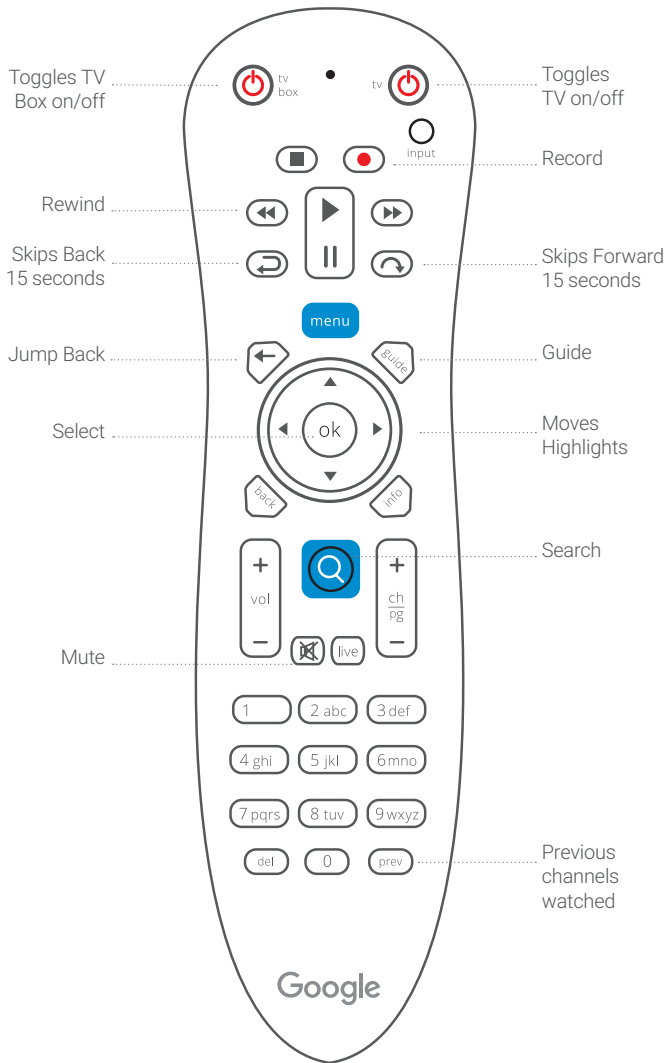

Remote Control Guide

Quick Start Guide

Kansas City | Summer 2016

- On/Off** Your DVR still records even when the TV Box is turned off.
- Record** Records the content you are watching. (Note that since everything you watch is recorded, this actually confirms that the DVR should keep recording and that it should continue recording that show, even if you stop watching it.) Also, schedules a program that is highlighted on the on-screen guide or info overlay to be recorded. Press it again to display recording options.
- Select** Displays info about the current show while watching full-screen video.
- Rewind** Rewinds the content you are watching. Does not work while paused.

Google fiber

TV tips

Watch and Record

A Record a show
When viewing info about a show, select **RECORD THIS** or press the  button on your remote.

B Record a Series
Select **SMART RECORD** or press the  button twice on your remote and select **Smart Record**.