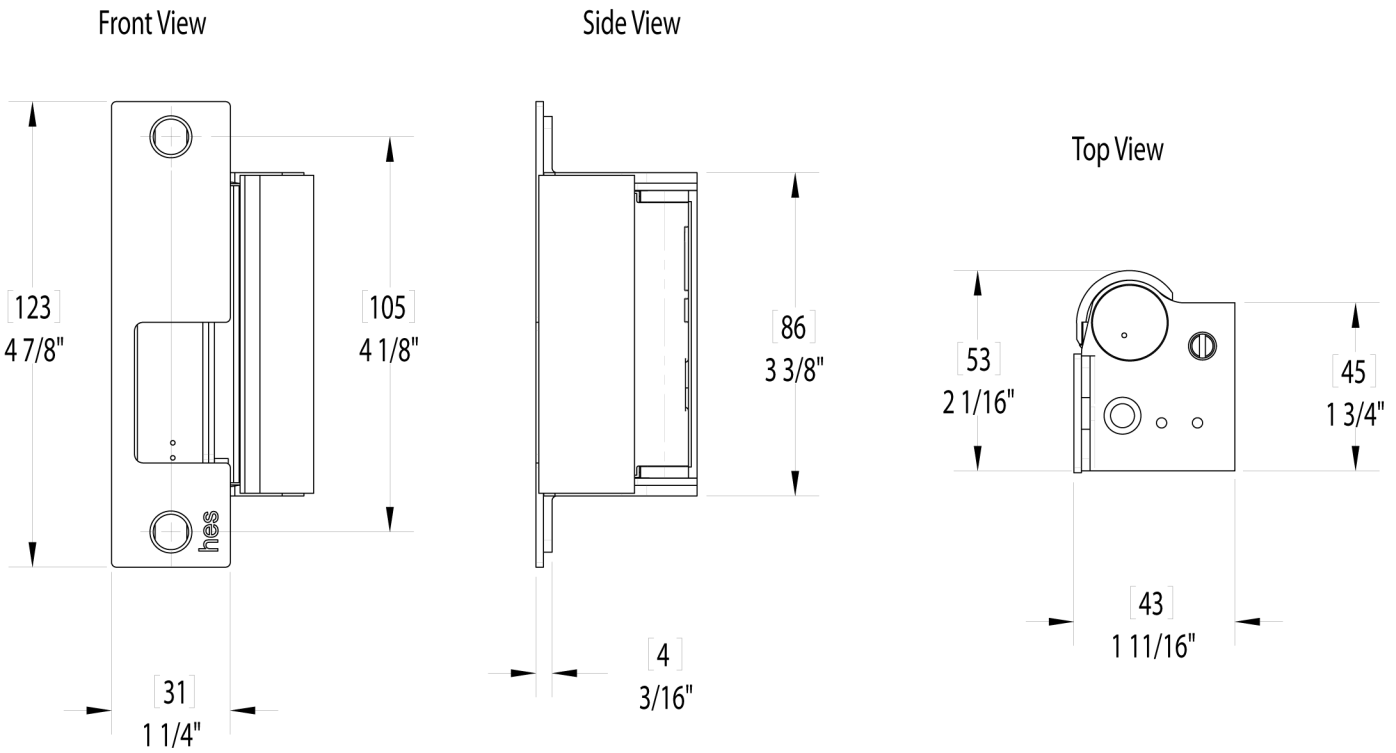

HES 1006 Electric Strike Dimensional Drawings

Diagram shown with KM option