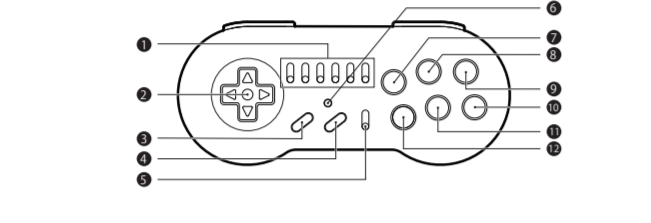

Platform
SUPER NINTENDO ENTERTAINMENT SYSTEM CLASSIC EDITION™

Layout