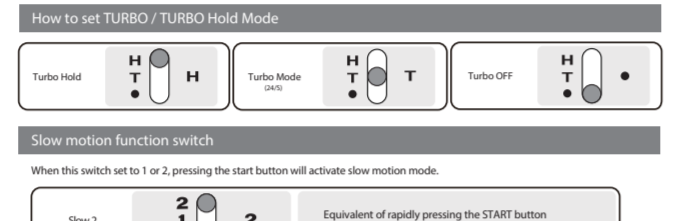

How to connect
Sleep mode
Controller does not respond

How to use TURBO / TURBO Hold Mode