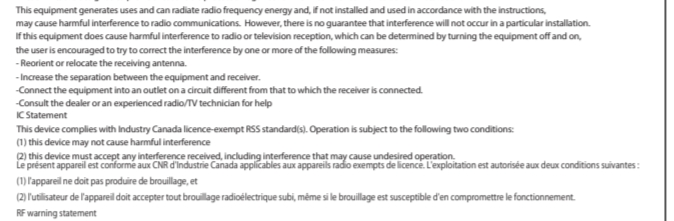

- Slow 2
- Slow 1
- OFF

How to connect
Sleep mode
Controller does not respond

How to use TURBO / TURBO Hold Mode