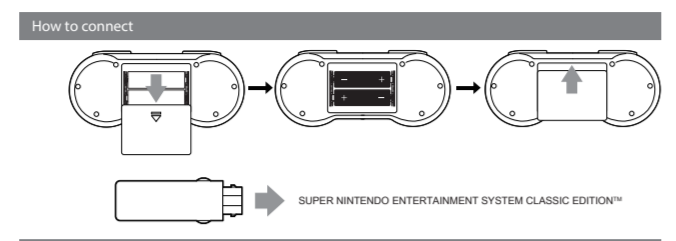

Platform
SUPER NINTENDO ENTERTAINMENT SYSTEM CLASSIC EDITION™

Layout