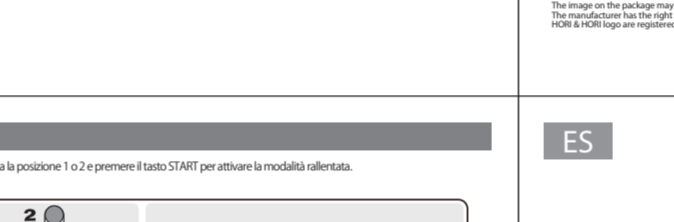

Platform
SUPER NINTENDO ENTERTAINMENT SYSTEM CLASSIC EDITION™

Layout