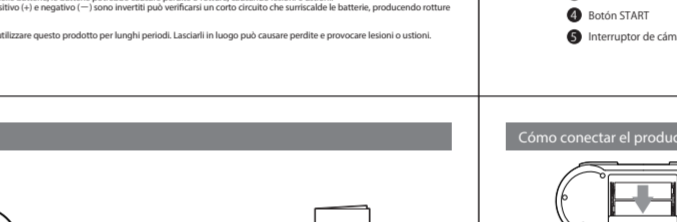

Platform
SUPER NINTENDO ENTERTAINMENT SYSTEM CLASSIC EDITION™

Layout