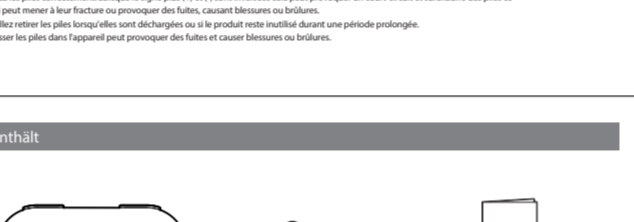

Platform
SUPER NINTENDO ENTERTAINMENT SYSTEM CLASSIC EDITION™

Layout