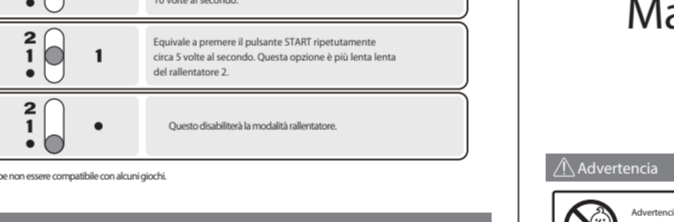

Platform
SUPER NINTENDO ENTERTAINMENT SYSTEM CLASSIC EDITION™

Layout