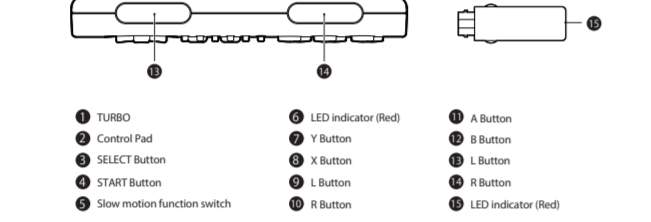

Platform
SUPER NINTENDO ENTERTAINMENT SYSTEM CLASSIC EDITION™

Layout