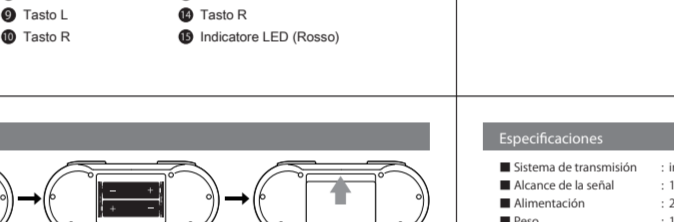

Platform
SUPER NINTENDO ENTERTAINMENT SYSTEM CLASSIC EDITION™

Layout