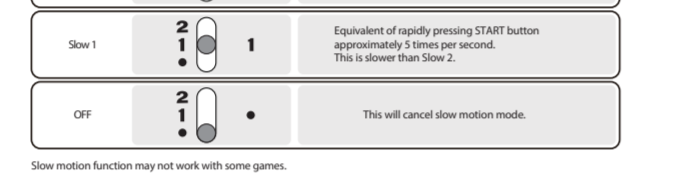

How to connect
Sleep mode
Controller does not respond

How to use TURBO / TURBO Hold Mode