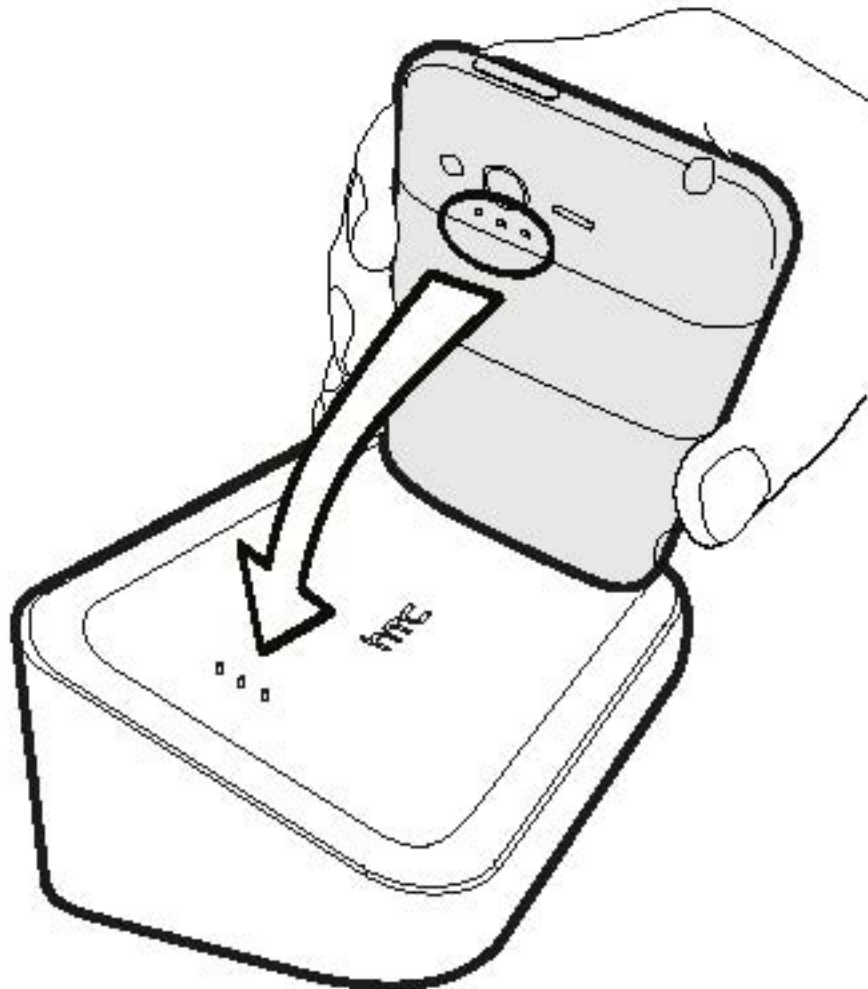

CR M540  
HTC Rhyme Docking Station  
User Guide

<http://www.htc.com/www/support/warranty.html>

**htc**  
*quietly brilliant*

---

## Charging the battery using the dock

---

1. Insert the small end of the supplied USB cable into the USB connector of the dock.
2. Insert the other end of the USB cable into the power adapter.
3. Plug in the power adapter to an electrical outlet.
4. Align the dock contacts on HTC Rhyme with the contacts on the dock.

5. Gently press HTC Rhyme down to secure it in place.