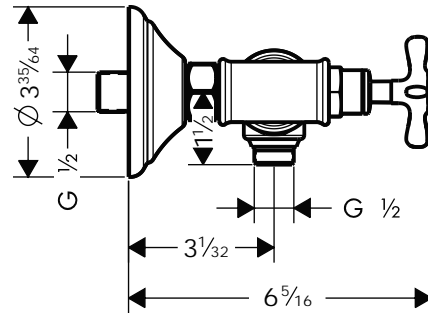

## 16560XX1

Available in Chrome (00), Brushed Nickel (82), Polished Nickel (83)

## Product Specification

Traditional cross handles

Solid brass construction

90° ceramic valve set

1/2" NPT male inlets

requires 1/2" female fittings, recessed 3/16" behind the surface of the finished wall

Protection against back siphonage provided by check valve in handshower outlet