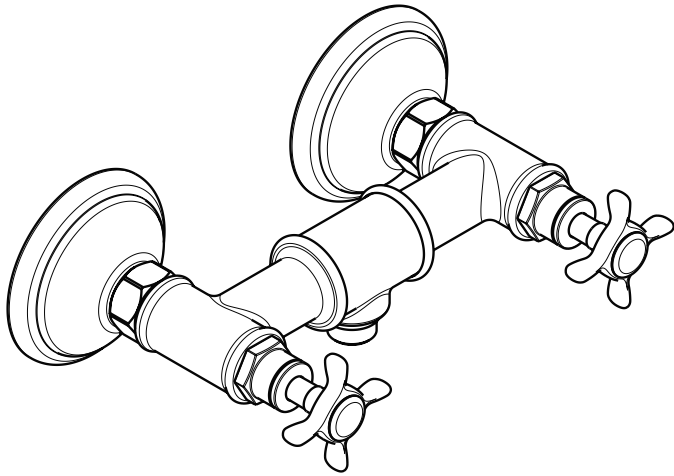

# Axor Montreux Wall Shower Mixer

## Product Specification

Traditional cross handles

Solid brass construction

90° ceramic valve set

1/2" NPT male inlets

requires 1/2" female fittings, recessed 3/16" behind the surface of the finished wall

Protection against back siphonage provided by check valve in handshower outlet