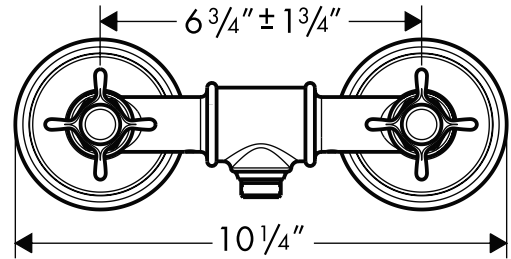

## 16560XX1

Available in Chrome (00), Brushed Nickel (82), Polished Nickel (83)

## Product Specification

Traditional cross handles

Solid brass construction

90° ceramic valve set

1/2" NPT male inlets

requires 1/2" female fittings, recessed 3/16" behind the surface of the finished wall

Protection against back siphonage provided by check valve in handshower outlet