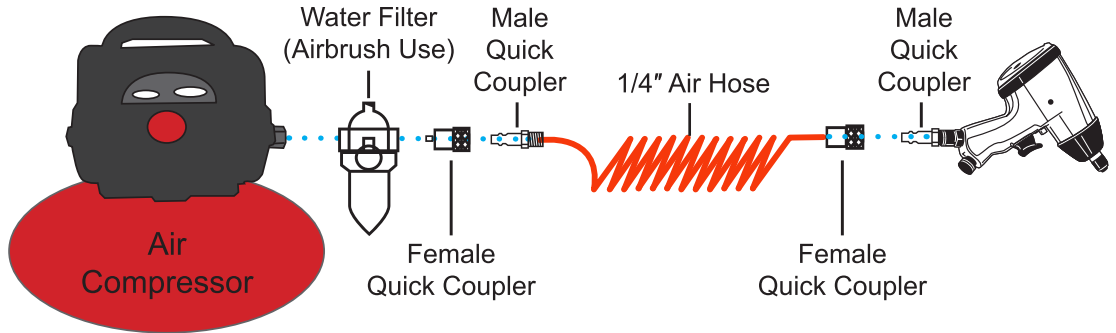

ITEM 61615

OILLESS AIR COMPRESSOR START UP GUIDE

Typical Air Line Setup

Recommended Accessories

- 1/4" Air Hose
- Set of 1/4" Male and Female Quick Couplers
- Inline Desiccant Dryer/Filter or Water Filter