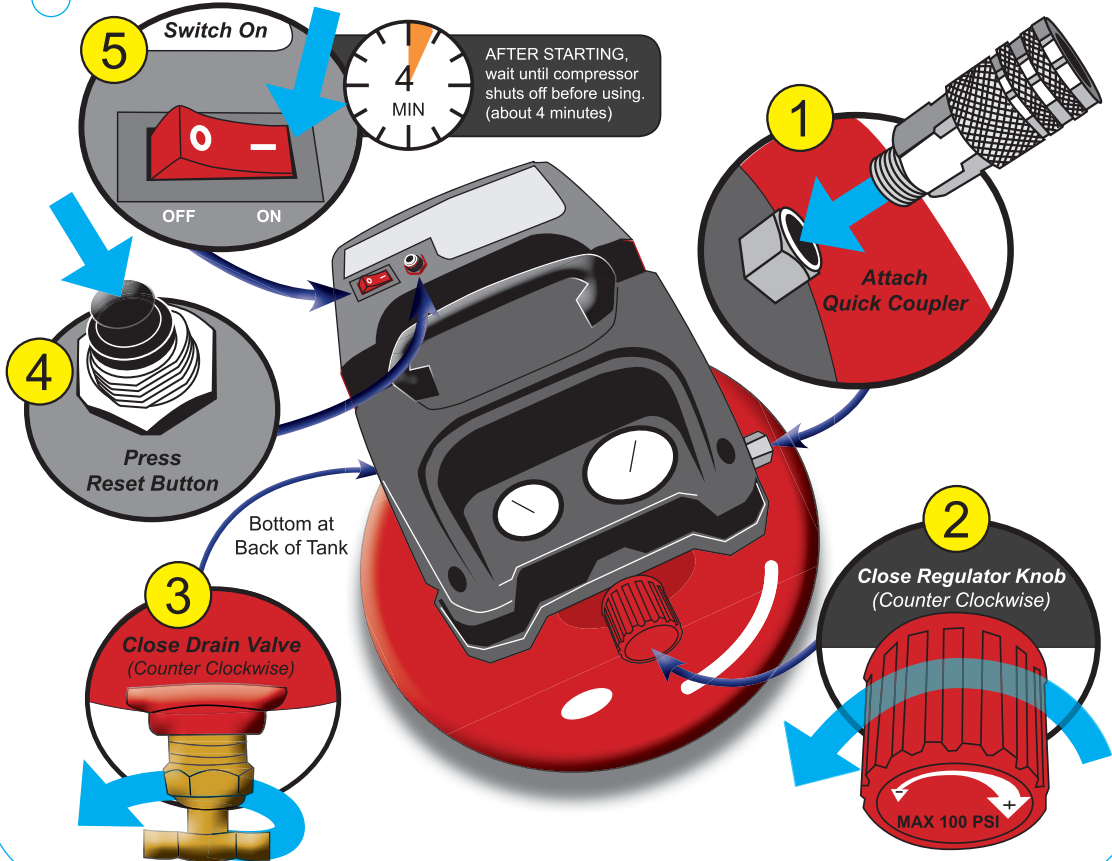

ITEM 61615

OILLESS AIR COMPRESSOR START UP GUIDE

Typical Air Line Setup

Recommended Accessories

- 1/4" Air Hose
- Set of 1/4" Male and Female Quick Couplers
- Inline Desiccant Dryer/Filter or Water Filter