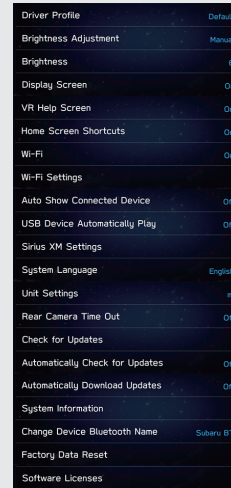

Weather information broadcast by weather stations en route to your destination can be viewed during route guidance. P.186

SiriusXM Travel Link subscription is required.

“Settings (Settings)” SCREEN

Phone P.55

Sound P.71

General P.62

Vehicle P.73

Navigation* P.187

*: 8-inch with Navi system only

- Operation Flow: Create a driver profile -

CREATE A DRIVER PROFILE

Create a driver profile and register your cellular phone, address, etc. You can store and call registered information at any time.