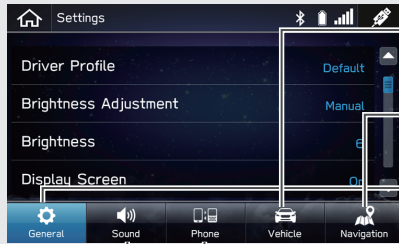

“Settings (Settings)” SCREEN