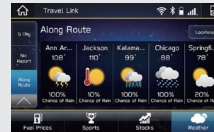

Stocks

Weather

P.115

8-inch with Navi system: Weather information can be viewed by linking with the navigation function.

Weather information

Current weather information for your destination can be viewed at the route calculation screen. P.178

Weather information broadcast by weather stations en route to your destination can be viewed during route guidance. P.186

SiriusXM Travel Link subscription is required.

“Settings (Settings)” SCREEN

Phone P.55