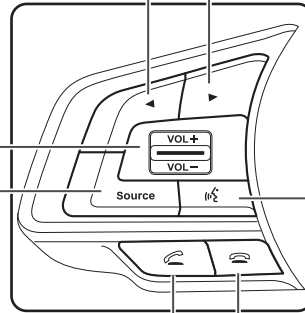

9

Procedure complete.

Next

STEERING WHEEL CONTROLS

STEERING WHEEL CONTROLS

STEERING WHEEL CONTROLS

Some parts of the audio system can be controlled using the steering wheel controls.

P.151

Press: Volume up/down
Press and hold: Volume up/down continuously

Change audio modes

RADIO

Press: Preset station/channel up/down

Press and hold: Seek up/down continuously

MEDIA

Press: Change a track/file

Press and hold: Fast forward/rewind

Press the switch to start the voice recognition system/
Press and hold switch to start Siri P.197 P.194

Press the switch to receive/end a call without taking your hands off the steering wheel. P.80

BASIC INFORMATION BEFORE OPERATION