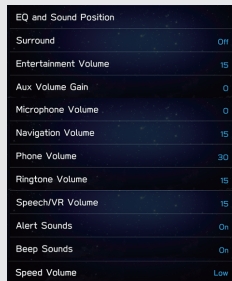

Stocks

Weather

P.115

8-inch with Navi system: Weather information can be viewed by linking with the navigation function.

Weather information

Current weather information for your destination can be viewed at the route calculation screen. P.178

Weather information broadcast by weather stations en route to your destination can be viewed during route guidance. P.186

SiriusXM Travel Link subscription is required.

“Settings (Settings)” SCREEN

Phone P.55

Sound P.71

General P.62

Vehicle P.73

Navigation* P.187

*: 8-inch with Navi system only

- Operation Flow: Create a driver profile -

CREATE A DRIVER PROFILE

Create a driver profile and register your cellular phone, address, etc. You can store and call registered information at any time.