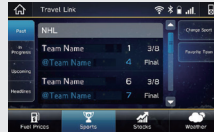

Apple CarPlay

CarPlay can be used to view iPhone maps, play music, and place calls by connecting your iPhone to the system. Supported applications can also be run.

P.111

Android Auto

Android Auto can be used to view Android maps, play music, and place calls by connecting your Android device to the system. Supported applications can also be run. P.113

SiriusXM Travel Link

SiriusXM Travel Link is a service provided by SiriusXM® Satellite Radio, and can be used to view information on fuel information, sports, stocks, and weather.

Sports

P.115

8-inch with Navi system: Weather information can be viewed by linking with the navigation function.

Current weather information for your destination can be viewed at the route calculation screen. P.178

Weather information broadcast by weather stations en route to your destination can be viewed during route guidance. P.186

SiriusXM Travel Link subscription is required.