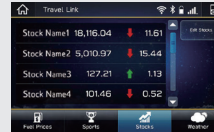

SiriusXM Travel Link

SiriusXM Travel Link is a service provided by SiriusXM® Satellite Radio, and can be used to view information on fuel information, sports, stocks, and weather.

Fuel information

Sports

Stocks

Weather

P.115

8-inch with Navi system: Weather information can be viewed by linking with the navigation function.

Weather information

Current weather information for your destination can be viewed at the route calculation screen. P.178