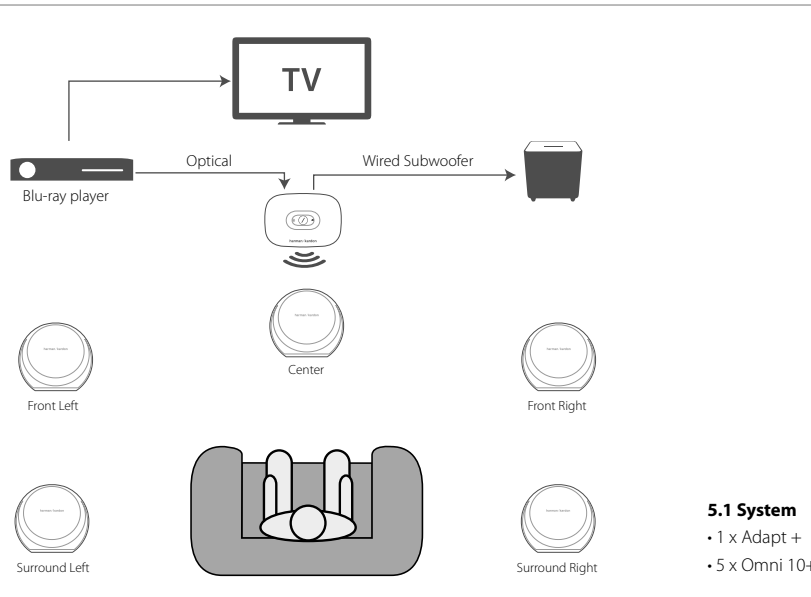

Status	LED
Auto standby (10 minutes)	
Wi-Fi connected	
Wi-Fi streaming	

Local Source

Status	LED
Bluetooth	
AUX-in / Optical	

Bluetooth*

Status	LED
Pairing mode	
Bluetooth connected	5s
Bluetooth streaming	

5.1 System