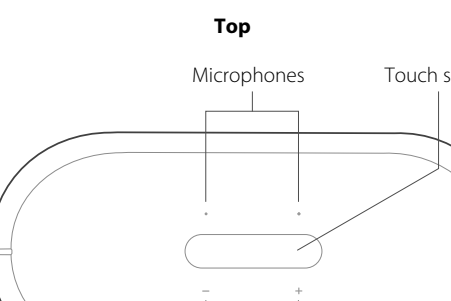

2 PRODUCT TOUR

Front