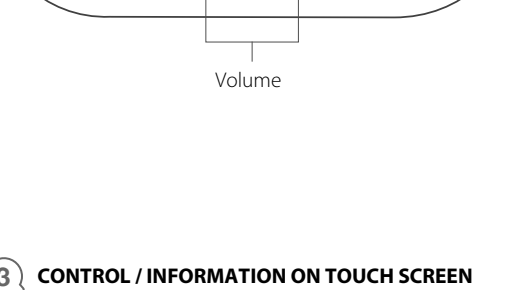

CITATION 500

1 APP

Download and run the Google Home app on a phone or tablet.

2 PRODUCT TOUR

Front

Top

Bottom

3 CONTROL / INFORMATION ON TOUCH SCREEN

Wi-Fi status

Mic mute/unmute

Press to ask your Google Assistant for help

Bluetooth

4 GET STARTED

Plug in the power

Download and run the Google Home app on a phone or tablet. Follow the instructions on the touch screen and Google Home app to finish the setup

Enable Bluetooth (iPhone / iPad)

5 CHROMECAST PLAY MUSIC PROCEDURE

Step 1: Open Chromecast supported app

Step 2: Play Music

e.g.

Pandora

TuneIn

Daezer

Google Play Music

6 OWNER'S MANUAL

harmankardon.com 에서 사용자 매뉴얼 전체를 다운로드하십시오

7 SPECIFICATIONS

EN

- Model Name: CITATION 500
- Transducer: 2 x 131mm woofer, 2 x 25mm tweeter
- Output power: 4 x 50WRMS
- Signal-to-noise ratio: 80dB
- Power consumption in sleep mode: <2.0 Watts
- Bluetooth version: 4.2
- Bluetooth transmitter frequency range: 2402 – 2480MHz
- Bluetooth transmitter power: <10dBm
- Bluetooth transmitter modulation: GFSK,n/4 DQPSK, 8DPSK
- Wireless network: 802.11a/b/g/n/ac (2.4GHz/5GHz)
- 2.4G Wi-Fi transmitter frequency range: 2412 – 2472MHz (2.4GHz ISM Band, USA 11 Channels, Europe and others 13 Channels)
- 2.4G Wi-Fi transmitter power: <20dBm
- 2.4G Wi-Fi modulation: DBPSK, DQPSK, CCK, QPSK,BPSK,16QAM,64QAM
- 5G Wi-Fi transmitter power: <23dBm
- 5G Wi-Fi modulation: QPSK, BPSK, 16QAM,64QAM,256QAM
- 5G Wi-Fi transmitter frequency range: 5.15 - 5.35GHz, 5.470 - 5.725GHz, 5.725 - 5.825GHz

- Supported audio formats: HE-AAC, LC-AAC, MP3, Vorbis, WAV (LPCM), FLAC, Opus
- Dimensions (W x H x D): 374 x 213 x 172 mm
- Weight: 7.6kg

CITATION 500 is in compliance with the European Union energy legislation.