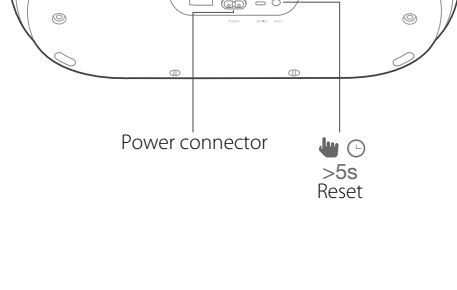

CITATION 500

1 APP

Download and run the Google Home app on a phone or tablet.

2 PRODUCT TOUR

Front

Top

Bottom

3 CONTROL / INFORMATION ON TOUCH SCREEN

Wi-Fi status

Mic mute/unmute

Press to ask your Google Assistant for help

Bluetooth

4 GET STARTED

Plug in the power

Download and run the Google Home app on a phone or tablet. Follow the instructions on the touch screen and Google Home app to finish the setup

Enable Bluetooth (iPhone / iPad)

5 CHROMECAST PLAY MUSIC PROCEDURE

Step 1: Open Chromecast supported app

Step 2: Play Music

e.g.

Pandora

TuneIn

Daezer

Google Play Music

6 OWNER'S MANUAL

harmankardon.com 에서 사용자 매뉴얼 전체를 다운로드하십시오

7 SPECIFICATIONS

EN

- Model Name: CITATION 500
- Transducer: 2 x 131mm woofer, 2 x 25mm tweeter
- Output power: 4 x 50WRMS
- Signal-to-noise ratio: 80dB
- Power consumption in sleep mode: <2.0 Watts
- Bluetooth version: 4.2
- Bluetooth transmitter frequency range: 2402 – 2480MHz
- Bluetooth transmitter power: <10dBm
- Bluetooth transmitter modulation: GFSK,n/4 DQPSK, 8DPSK
- Wireless network: 802.11a/b/g/n/ac (2.4GHz/5GHz)
- 2.4G Wi-Fi transmitter frequency range: 2412 – 2472MHz (2.4GHz ISM Band, USA 11 Channels, Europe and others 13 Channels)
- 2.4G Wi-Fi transmitter power: <20dBm
- 2.4G Wi-Fi modulation: DBPSK, DQPSK, CCK, QPSK,BPSK,16QAM,64QAM
- 5G Wi-Fi transmitter power: <23dBm
- 5G Wi-Fi modulation: QPSK, BPSK, 16QAM,64QAM,256QAM
- 5G Wi-Fi transmitter frequency range: 5.15 - 5.35GHz, 5.470 - 5.725GHz, 5.725 - 5.825GHz

- Supported audio formats: HE-AAC, LC-AAC, MP3, Vorbis, WAV (LPCM), FLAC, Opus
- Dimensions (W x H x D): 374 x 213 x 172 mm
- Weight: 7.6kg

CITATION 500 is in compliance with the European Union energy legislation.