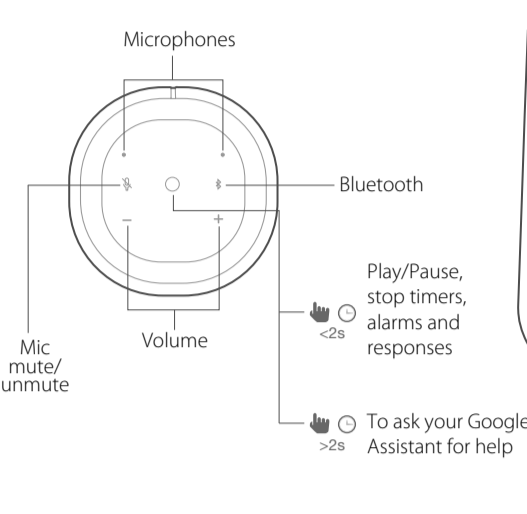

CITATION ONE

1 APP

2 PRODUCT TOUR

Top