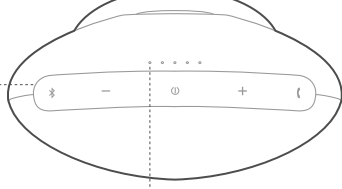

2. Battery LED

	Not Active	Blinking	ON
Battery	Not connected	White - Charging	Battery level
		Red - Low battery	

EN

- Bluetooth version: 4.1
- Support: A2DP V1.3, AVRCP V1.5, HFP V1.6
- Transducer: 2 x 45mm
- Output power: 2 x 8W
- Frequency response: 75Hz – 20kHz (-6dB)
- Signal-to-noise ratio: 80dB A-weighted
- Power supply: 5V 2.3A
- Battery Type: Lithium-ion Polymer (3.7V, 3000mAh)
- Battery charge time: 3 hours
- Music playing time: up to 10 hours (varies by volume level and audio content)
- Bluetooth® transmitter frequency range: 2402MHz – 2480
- Bluetooth® transmitter modulation: GFSK, π/4 DQPSK, 8DPSK
- Dimensions (H x W x D): 145 x 158 x 95 mm
- Weight: 587g

FR

- Bluetooth version: 4.1
- Support: A2DP V1.3, AVRCP V1.6, HFP V1.6, HSP V1.2
- Transducer: 2 x 45mm
- Output power: 2 x 8W
- Frequency response: 75Hz – 20kHz (-6dB)
- Signal-to-noise ratio: >80 dB
- Power supply: 5VDC USB output: 5V 2.3A (maximum)
- Battery Type: Lithium-ion Polymer (3.7V, 6000mAh)
- Battery charge time: 3 hrs @ 1.8A
- Music playing time: up to 10 hours (varies by volume level and audio content)
- Bluetooth® transmitter frequency range: 2.402 – 2.480 GHz
- Bluetooth® transmitter modulation: GFSK, π/4 DQPSK, 8DPSK
- Dimensions (H x W x D): 145 x 158 x 95 mm
- Weight: 587g

ES

- Bluetooth version: 4.1
- Support: A2DP V1.3, AVRCP V1.6, HFP V1.6, HSP V1.2
- Transducer: 2 x 45mm
- Output power: 2 x 8W
- Frequency response: 75Hz – 20kHz (-6dB)
- Signal-to-noise ratio: >80 dB
- Power supply: 5VDC USB output: 5V 2.3A (maximum)
- Battery Type: Lithium-ion Polymer (3.7V, 6000mAh)
- Battery charge time: 3 hrs @ 1.8A
- Music playing time: up to 10 hours (varies by volume level and audio content)
- Bluetooth® transmitter frequency range: 2.402 – 2.480 GHz
- Bluetooth® transmitter modulation: GFSK, π/4 DQPSK, 8DPSK
- Dimensions (H x W x D): 145 x 158 x 95 mm
- Weight: 587g

PT

- Bluetooth version: 4.1
- Support: A2DP V1.3, AVRCP V1.6, HFP V1.6, HSP V1.2
- Transducer: 2 x 45mm
- Output power: 2 x 8W
- Frequency response: 75Hz – 20kHz (-6dB)
- Signal-to-noise ratio: >80 dB
- Power supply: 5VDC USB output: 5V 2.3A (maximum)
- Battery Type: Lithium-ion Polymer (3.7V, 6000mAh)
- Battery charge time: 3 hrs @ 1.8A
- Music playing time: up to 10 hours (varies by volume level and audio content)
- Bluetooth® transmitter frequency range: 2.402 – 2.480 GHz
- Bluetooth® transmitter modulation: GFSK, π/4 DQPSK, 8DPSK
- Dimensions (H x W x D): 145 x 158 x 95 mm
- Weight: 587g