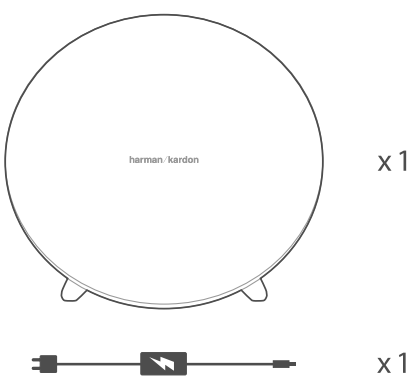

ONYX STUDIO 3

What's in the box

Buttons

Quick Start Guide Guide de démarrage rapide

Connections

Bluetooth®

1. Bluetooth connection

2. Music control

Speakerphone

Wireless Dual Sound

Detachable Speaker Grille

LED behaviour

	OFF	Blinking	ON
Power icon	Speaker is OFF	White - Charging Red - Low battery	Speaker is ON
Bluetooth icon	Not connected	Pairing	Connected
Phone icon	Call not active	Phone ringing	Call active

EN

- Bluetooth version: 4.2
- Support: A2DP 1.3 AVRCP 1.6 HFP 1.6
- Transducers: 2x woofers (75mm), 2x tweeters (20mm)
- Rated power: 4x15W (AC mode); 4x7.5W (Battery mode)
- Frequency response: 50Hz-20kHz (-6dB)
- Signal-to-noise ratio: 80dB A-weighted
- Battery type: 3.7V/2600mAh Lithium-ion
- Power Supply: 19V/2A
- Music playtime: up to 5 hours (Varies by volume level and music content)
- Battery charge time: 5 hours
- Dimension: W278.0mm D162.8mm H258.0mm
- Weight: TBC
- Bluetooth® transmitter frequency range: 2402MHz to 2480MHz

FR

- Bluetooth version: 4.2
- Support: A2DP1.3 AVRCP 1.6 HFP 1.6
- Transducers: 2x woofers (90mm), 2x tweeters (20mm)
- Rated power: 4x25W (AC mode)
- Frequency response: 50Hz-20kHz (-6dB)
- Signal-to-noise ratio: 80dB A-weighted
- Battery type: 7.4V 3000mAh Lithium-ion polymer
- Power Supply: 19V 3A
- USB charge out: 5V 2.1A (maximum)
- Music playtime: up to 5 hours (varies by volume level and audio content)
- Battery charge-time: 3 Hour
- Dimensions (W x D x H): 417.50mmX181.50mmX211.50mm
- Weight: 3433g
- Bluetooth® transmitter frequency range: 2402MHz to 2480MHz

ES