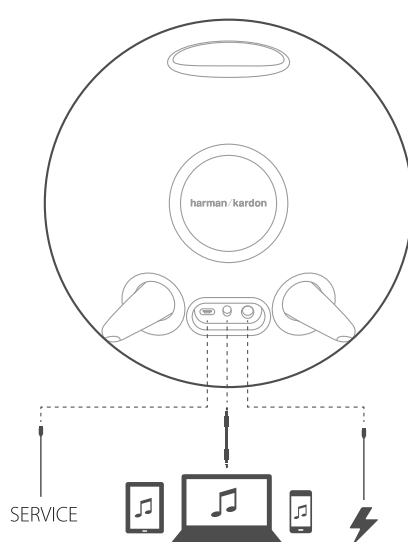

ONYX STUDIO 3

What's in the box

Buttons

Quick Start Guide Guide de démarrage rapide

Connections

Bluetooth®

1. Bluetooth connection

2. Music control

Speakerphone

Wireless Dual Sound

Detachable Speaker Grille

LED behaviour

	OFF	Blinking	ON
Power icon	Speaker is OFF	White - Charging Red - Low battery	Speaker is ON
Bluetooth icon	Not connected	Pairing	Connected
Phone icon	Call not active	Phone ringing	Call active

EN

- Bluetooth version: 4.2
- Support: A2DP 1.3 AVRCP 1.6 HFP 1.6
- Transducers: 2x woofers (75mm), 2x tweeters (20mm)
- Rated power: 4x15W (AC mode); 4x7.5W (Battery mode)
- Frequency response: 50Hz-20kHz (-6dB)
- Signal-to-noise ratio: 80dB A-weighted
- Battery type: 3.7V/2600mAh Lithium-ion
- Power Supply: 19V/2A
- Music playtime: up to 5 hours (Varies by volume level and music content)
- Battery charge time: 5 hours
- Dimension: W278.0mm D162.8mm H258.0mm
- Weight: TBC
- Bluetooth® transmitter frequency range: 2402MHz to 2480MHz

FR

- Bluetooth version: 4.2
- Support: A2DP1.3 AVRCP 1.6 HFP 1.6
- Transducers: 2x woofers (90mm), 2x tweeters (20mm)
- Rated power: 4x25W (AC mode)
- Frequency response: 50Hz-20kHz (-6dB)
- Signal-to-noise ratio: 80dB A-weighted
- Battery type: 7.4V 3000mAh Lithium-ion polymer
- Power Supply: 19V 3A
- USB charge out: 5V 2.1A (maximum)
- Music playtime: up to 5 hours (varies by volume level and audio content)
- Battery charge-time: 3 Hour
- Dimensions (W x D x H): 417.50mmX181.50mmX211.50mm
- Weight: 3433g
- Bluetooth® transmitter frequency range: 2402MHz to 2480MHz

ES