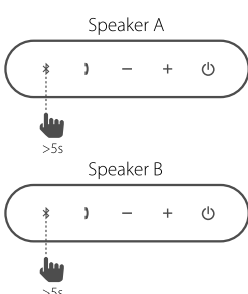

Wireless Dual Sound