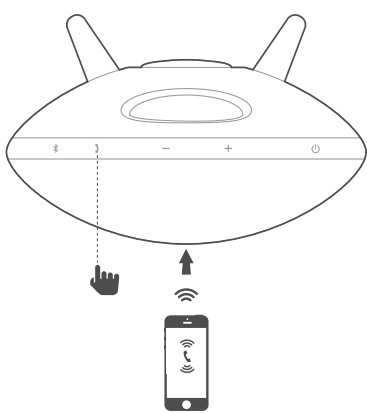

Speakerphone