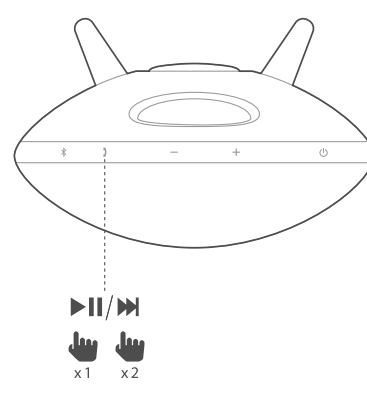

2. Music control