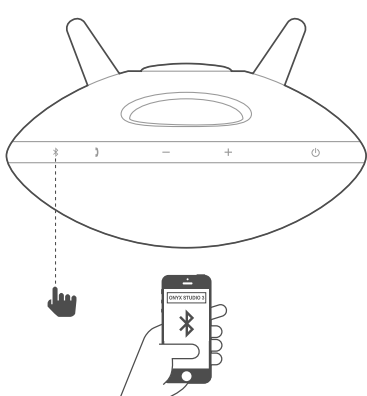

Bluetooth®

1. Bluetooth connection