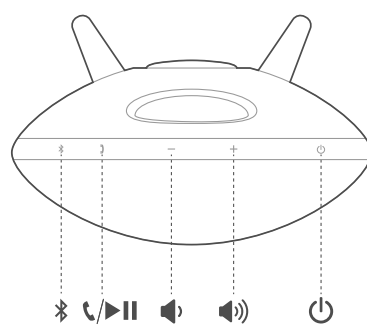

Buttons

Quick Start Guide Guide de démarrage rapide

Connections