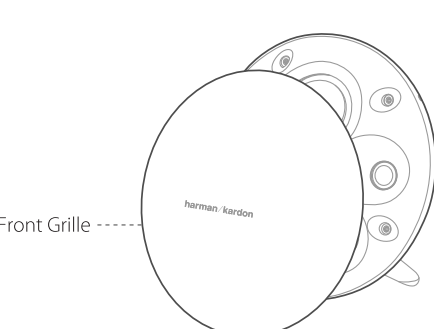

Detachable Speaker Grille

LED behaviour

	OFF	Blinking	ON
Power icon	Speaker is OFF	White - Charging Red - Low battery	Speaker is ON
Bluetooth icon	Not connected	Pairing	Connected
Phone icon	Call not active	Phone ringing	Call active

EN

- Bluetooth version: 4.2
- Support: A2DP 1.3 AVRCP 1.6 HFP 1.6
- Transducers: 2x woofers (75mm), 2x tweeters (20mm)
- Rated power: 4x15W (AC mode); 4x7.5W (Battery mode)
- Frequency response: 50Hz-20kHz (-6dB)
- Signal-to-noise ratio: 80dB A-weighted
- Battery type: 3.7V/2600mAh Lithium-ion
- Power Supply: 19V/2A
- Music playtime: up to 5 hours (Varies by volume level and music content)
- Battery charge time: 5 hours
- Dimension: W278.0mm D162.8mm H258.0mm
- Weight: TBC
- Bluetooth® transmitter frequency range: 2402MHz to 2480MHz

FR

- Bluetooth version: 4.2
- Support: A2DP1.3 AVRCP 1.6 HFP 1.6
- Transducers: 2x woofers (90mm), 2x tweeters (20mm)
- Rated power: 4x25W (AC mode)
- Frequency response: 50Hz-20kHz (-6dB)
- Signal-to-noise ratio: 80dB A-weighted
- Battery type: 7.4V 3000mAh Lithium-ion polymer
- Power Supply: 19V 3A
- USB charge out: 5V 2.1A (maximum)
- Music playtime: up to 5 hours (varies by volume level and audio content)
- Battery charge-time: 3 Hour
- Dimensions (W x D x H): 417.50mmX181.50mmX211.50mm
- Weight: 3433g
- Bluetooth® transmitter frequency range: 2402MHz to 2480MHz

ES

- Bluetooth version: 4.2
- Support: A2DP1.3 AVRCP 1.6 HFP 1.6
- Transducers: 2x woofers (90mm), 2x tweeters (20mm)
- Rated power: 4x25W (AC mode)
- Frequency response: 50Hz-20kHz (-6dB)
- Signal-to-noise ratio: 80dB A-weighted
- Battery type: 7.4V 3000mAh Lithium-ion polymer
- Power Supply: 19V 3A
- USB charge out: 5V 2.1A (maximum)
- Music playtime: up to 5 hours (varies by volume level and audio content)
- Battery charge-time: 3 Hour
- Dimensions (W x D x H): 417.50mmX181.50mmX211.50mm
- Weight: 3433g
- Bluetooth® transmitter frequency range: 2402MHz to 2480MHz

PT

- Bluetooth version: 4.2
- Support: A2DP1.3 AVRCP 1.6 HFP 1.6
- Transducers: 2x woofers (90mm), 2x tweeters (20mm)
- Rated power: 4x25W (AC mode)
- Frequency response: 50Hz-20kHz (-6dB)
- Signal-to-noise ratio: 80dB A-weighted
- Battery type: 7.4V 3000mAh Lithium-ion polymer
- Power Supply: 19V 3A
- USB charge out: 5V 2.1A (maximum)
- Music playtime: up to 5 hours (varies by volume level and audio content)
- Battery charge-time: 3 Hour
- Dimensions (W x D x H): 417.50mmX181.50mmX211.50mm
- Weight: 3433g
- Bluetooth® transmitter frequency range: 2402MHz to 2480MHz