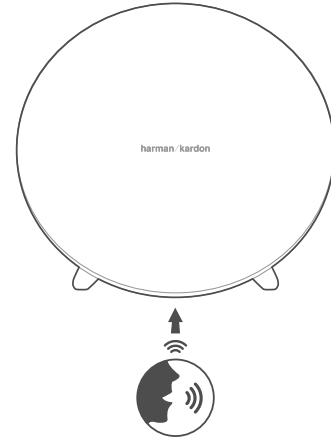

Speakerphone