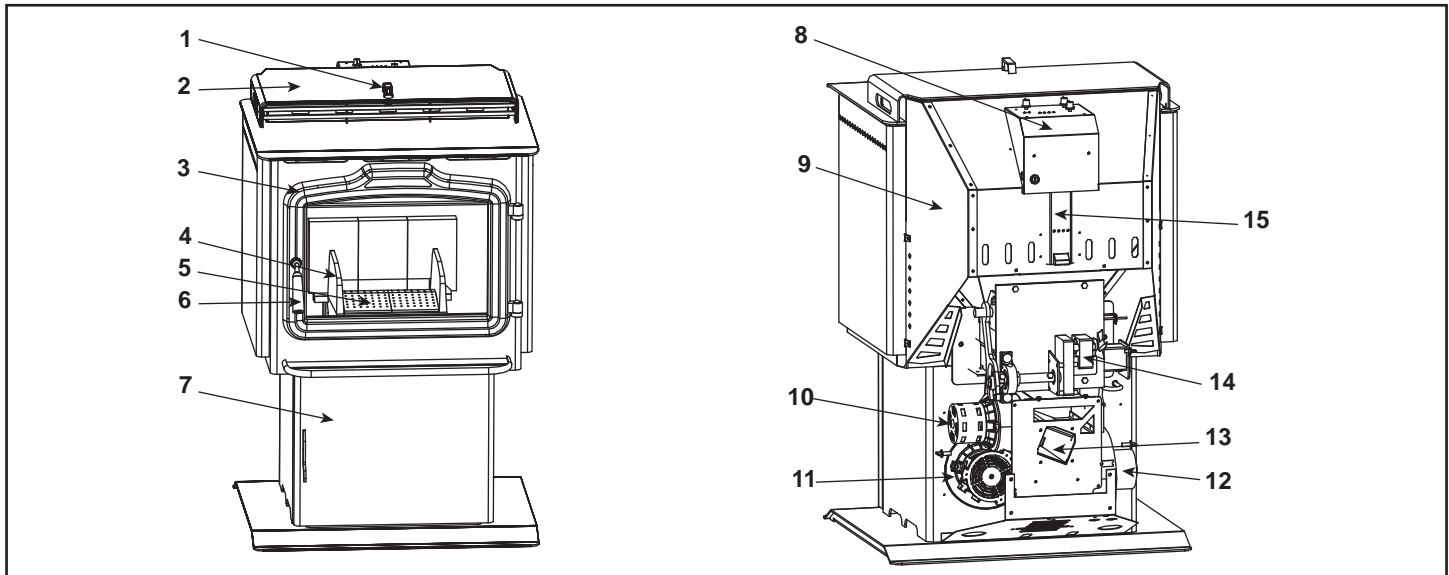

1-90-08600-1 (Black w/Door) - Ending manufacturing date May 2013

1 -70-08600-1 (Black) - Ending manufacturing date June 2011

IMPORTANT: THIS IS DATED INFORMATION. Parts must be ordered from a dealer or distributor. **Hearth and Home Technologies does not sell directly to consumers.** Provide model number and serial number when requesting service parts from your dealer or distributor.

Stocked
at Depot

ITEM	DESCRIPTION	COMMENTS	PART NUMBER	
1	Hopper Lid Swell Latch		3-31-191410	Y
2	Hopper Lid Assembly		1-10-08212A	
	Lid Catch W/Hardware		1-00-06308	
3	Door Kit Assembly	Classic Black	1-00-08600-1	Y
	Door Kit Assembly (Gold)	No longer available	1-00-08600-4	
	Glass, Rect 12-7/16" X 17-5/8"		3-40-08214	Y
4	Grate Holder Assembly		1-10-01000	Y
5	Grate Inserts	Qty. 2 Req.	4-00-08307D	
6	Wooden Handle with screws		1-00-00122	Y
7	Ash Door Assembly	No longer available	1-10-08205A	
	Ash door Latch Hardware		1-00-38223	Y
8	Control Box Assembly - W/Board & Pressure Switch			
	Control Box		1-10-06486	
	Circuit Board w/Knobs & Shafts		1-00-05889	Y
	Pressure Switch		1-00-163	Y
9	Hopper Assembly		1-10-08207A	
10	Combustion Blower - W/Flange		1-10-70219720	Y
11	Draft Motor		3-21-08639	Y
12	Distribution Blower		3-21-33647	Y
13	Thermister Probe	Pre 008065076	3-20-11744	Y
		Post 008065076	3-20-00844	Y
14	Feed Motor - 4 rpm		3-20-60906	Y
15	Wiring Harness Assembly		1-10-08683A	