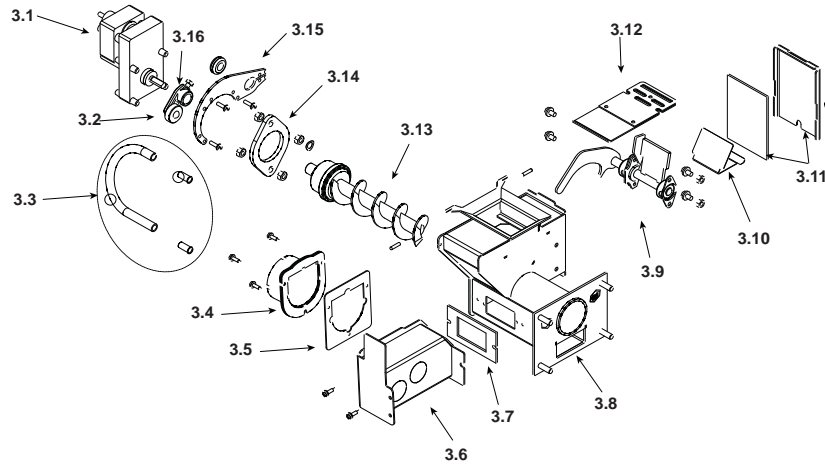

#3 Post Serial Number 008280309 Feeder Assembly

IMPORTANT: THIS IS DATED INFORMATION. Parts must be ordered from a dealer or distributor. **Hearth and Home Technologies does not sell directly to consumers.** Provide model number and serial number when requesting service parts from your dealer or distributor.

**Stocked
at Depot**

ITEM	Description	COMMENTS	PART NUMBER	
3	Feeder Assembly	Post 008280309	1-10-07906A	
3.1	Pellet Feeder Gear Motor, 6RPM		3-20-09302	Y
	Gear Motor Fan Blade	Pkg of 3	3-20-09302-3	Y
3.2	UL Feeder Cam		3-31-3014	Y
3.3	Feeder Air Crossover Kit		1-00-67900	Y
	9MM Silicone Tube	5 Ft	1-00-511427	Y
3.4	Pellet Air Intake Assembly		1-10-06810A	
3.5	Gasket Feeder Air Intake	Pkg of 6	3-44-72224-6	Y
3.6	UL Feeder Air Intake		1-10-72228	
3.7	Gasket Ultra Air Intake	Pkg of 10	3-44-677160-10	Y
3.8	Ultra Feeder Weldment		1-10-724132	Y
3.9	UL Feeder Pusher Arm		1-10-677187W	Y
3.10	Fines Deflector	No longer available	2-00-677138-10	
3.11	Gasket, UL Feeder Cover		1-00-677122	Y
3.12	Slide Plate Assembly		1-10-677121A	Y
3.13	UL Feeder Auger Assembly		3-50-00565	Y
3.14	Bearing Flange w/Hardware		1-00-04035	Y
3.15	UL Feeder Gear Motor Bracket w/Grommet		1-00-247406	Y
3.16	UL Feeder Cam Block		3-00-677154	Y
	Gasket, Hopper Throat		3-44-677185	Y
	Hopper Switch Feeder Fitting	Pkg of 2	1-00-142818	Y
	Motor Bracket Grommet	Pkg of 12	3-31-2761-12	
	Pillow Block	Pkg of 4	3-31-3614087-4	Y
	Silicone Tubing, 1/8"	5 Ft	1-00-5113574	Y

Additional service parts on following page.