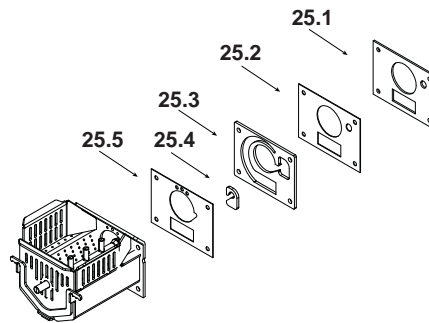

IMPORTANT: THIS IS DATED INFORMATION. Parts must be ordered from a dealer or distributor. **Hearth and Home Technologies does not sell directly to consumers.** Provide model number and serial number when requesting service parts from your dealer or distributor.

**Stocked
at Depot**

ITEM	Description	COMMENTS	PART NUMBER	
21	Fire Brick 4-1/2 x 9 x 1-1/4"	Pkg of 7	1-00-900450125	Y
	Fire Brick , Full Skid	414 Pcs	3-40-900450-414	
22	Hopper Heat Shield		2-00-06471B	
23	Feeder Cover		2-00-773826L	
24	Circuit Board w/Knobs & Shafts		1-00-05887	Y
	Circuit Board Plate, Studded w/Label		1-10-02678	
	Knob, Contol Board/D-Shaft	25 Sets	1-00-015605	Y

#25 Burn Pot Gasket Placement

25	Gasket Placement			
25.1	Gasket, Pellet Burn Pot/Tailpipe	Pkg of 5	1-00-07381	Y
25.2	Gasket, Ceramic Insert	Pre 008055950	3-44-724114	Y
25.3	Insert Plate, Ceramic	Pre 008055950	2-00-724104	Y
	Insert Plate, Non-Ceramic	Post 008055950	2-00-73545L	Y
25.4	Insert, Ceramic	Pre 008055950	3-20-05238-10	Y
25.5	Gasket, Burn Pot	Pre 008055950	3-44-724115	Y
	Ignition Air Pump (Pressure Igniton)		3-20-02679	Y
	Air Pump Filter & Fittings		1-00-02679	Y
	Air Pump Mounting Kit (does not contain air pump)	Pre SN 008055762	1-00-724209	Y
	Air Pump Rebuild Kit		1-00-724135	Y
	Airwash O-rings	Pkg of 10	1-00-939639	Y
	Arrow Burn Pot Scraper	Pkg of 10	2-00-773850-10	
	Cast Weld on Door Hinge	Qty 2 req	3-00-773813	
	Diagnostic Display Module		3-20-05401	Y
	DDM Replacement Cable		1-00-05402	
	Disconnect, Female	Pkg of 25	1-00-00959	Y
	Disconnect, Male	Pkg of 25	1-00-00957	Y

Additional service parts on following page.