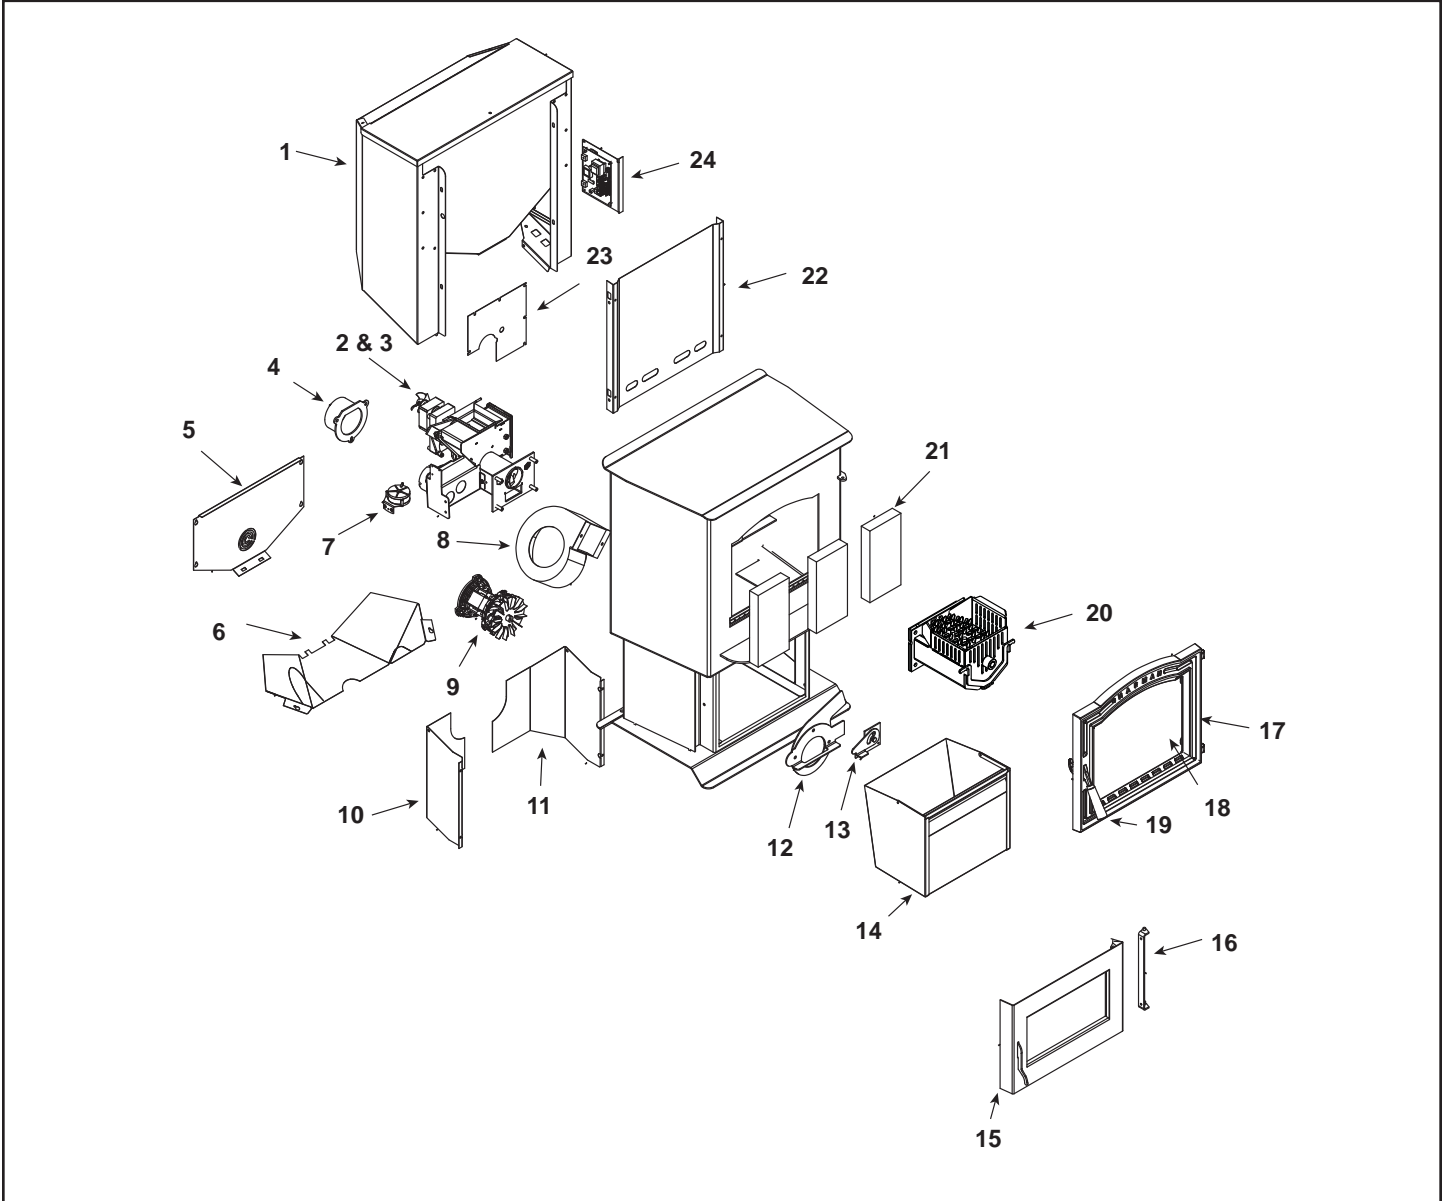

1-90-06800-2 (Charcoal) (June 2011)
1-90-06800-3 (Goldenfire) (June 2011)
1-90-06800-4 (Metallic Blue) (Jan 2010)

Retired Units

1-90-06800-5 (Honey Glo) (June 2009)
1-90-06800-10 (Mojave Red) Jan 2010
1-90-06800-12 (Forest Green) (Jan 2010)

IMPORTANT: THIS IS DATED INFORMATION. Parts must be ordered from a dealer or distributor. **Hearth and Home Technologies does not sell directly to consumers.** Provide model number and serial number when requesting service parts from your dealer or distributor.

Stocked at Depot

ITEM	Description	COMMENTS	PART NUMBER	
1	Hopper Assembly	Pre 008055950	1-10-08622	Y
		Post 008055950	1-10-09685A	Y
	Hopper Switch		3-20-232108	Y
	Hopper Throat Gasket		3-44-677185	Y
	Retrofit Hopper Switch Kit for Extension		1-00-06826	Y