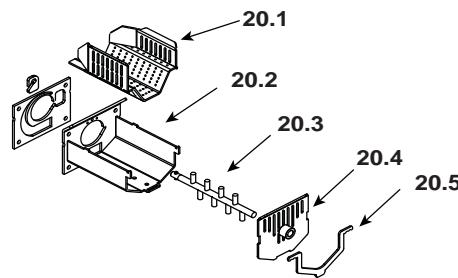

IMPORTANT: THIS IS DATED INFORMATION. Parts must be ordered from a dealer or distributor. **Hearth and Home Technologies does not sell directly to consumers.** Provide model number and serial number when requesting service parts from your dealer or distributor.

**Stocked
at Depot**

ITEM	Description	COMMENTS	PART NUMBER	
7	Differential Switch		3-20-6866	Y
8	Distribution Blower		3-21-33647	Y
9	Combustion Blower		3-21-08639	Y
	Grommets & Spacers	Pkg of 25	1-00-960026	
	Combustion Blower Mounting Screws	Pkg of 100	1-00-53483208	
10	Rear Cover Left		2-00-06468-1P	Y
11	Rear Cover Right		2-00-06468-2P	Y
12	Combustion Intake Weldment. For Corn/Grain		1-10-02677W	Y
	Combustion Intake Weldment, For burning Pellet		1-10-08516S	Y
13	Retainer Assembly, for Combustion Intake Weldment		1-10-08533S	Y
14	Ash Pan		1-10-05800	Y
15	Ash Door Assembly		1-10-06724S	
16	Bolt on Hinge Weldment		2-00-06952B	
17	Cast Door Frame		4-00-06800P	
	Cast Door w/Glass		1-10-06800A	
18	Glass Panel		3-40-950133125	Y
	Glass Clip w/Hardware, (Pkg of 4)	Pre 00855001	1-00-773862	
		Post 00855001	1-00-249140	Y
19	Door Handle Assembly	Pre 1529	1-00-08704	Y
		Post 1529	1-00-453001	Y
	Wooden Handle w/Hardware, Load Door	2 Sets	1-00-00247	Y

#20 Burn Pot

20	Burn Pot			
20.1	Burn Pot Grate Weldment	Large Hole	1-10-724108	Y
		Small Hole	1-10-724208	
20.2	Burn Pot Housing Weldment		1-10-724103	
20.3	Auger Extension		3-00-02676	Y
20.4	Burn Pot Front Plate	Pkg of 2	2-00-724107-2	Y
	Pellet End Plate		2-00-724111-3	
20.5	Burn Pot Front Plate Lock	Pkg of 5	2-00-724105-5	Y
	Grain Cap		2-00-724205	Y

Additional service parts on following page.