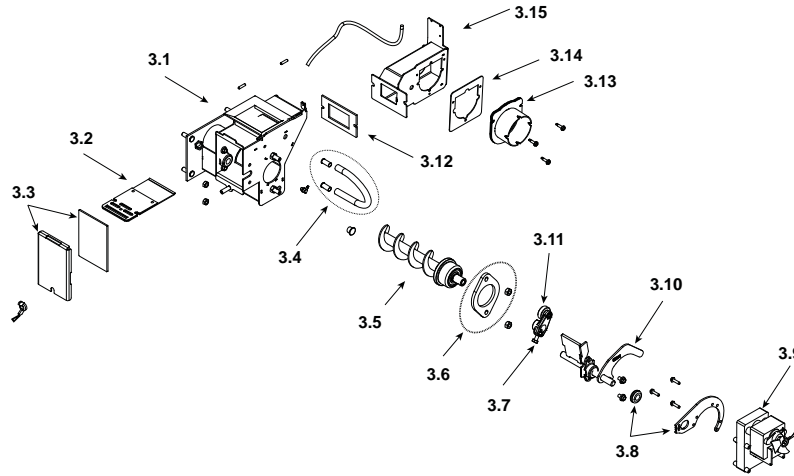

#3 Feeder Assembly Post SN #008055950

IMPORTANT: THIS IS DATED INFORMATION. Parts must be ordered from a dealer or distributor. **Hearth and Home Technologies does not sell directly to consumers.** Provide model number and serial number when requesting service parts from your dealer or distributor.

Stocked
at Depot

ITEM	Description	COMMENTS	PART NUMBER	
3	Feeder Assembly		1-10-73505A	
3.1	UL Feeder Body		1-10-73504	
3.2	Slide Plate Assembly		1-10-677121A	Y
3.3	Feed Cover and Gasket	2 Sets	1-00-677122	Y
3.4	Feeder Air Crossover Kit		1-00-67900	Y
	9MM Silicone Tube	5 FT	1-00-511427	Y
3.5	UL Feeder Auger Assembly		3-50-00665	Y
3.6	Bearing Flange w/Hardware		1-00-04035	Y
3.7	Cast Cam Block		3-00-677154	Y
3.8	UL Motor Mount W/Grommet		1-00-247406	Y
3.9	Gear Motor, 4 RPM	2 Sets	3-20-60906	Y
3.10	UL Feeder Pusher Arm		1-10-677187W	Y
3.11	Cast Cam Block		3-31-3014	Y
3.12	Gasket Ultra Air Intake	Pkg of 10	3-44-677160-10	Y
3.13	Pellet Air Intake Assembly		1-10-06810A	
3.14	Gasket Feeder Air Intake	Pkg of 6	3-44-72224-6	Y
3.15	UL Feeder Air Intake		1-10-72228	
	Hopper Switch Feeder Fitting	Pkg of 2	1-00-142818	Y
	Motor Bracket Grommet	Pkg of 12	3-31-2761-12	
	Pillow Block	Pkg of 4	3-31-3614087-4	Y
	Silicone Tubing, 1/8"	5 Ft	1-00-5113574	Y
4	Flue Tail Pipe		3-00-247237	Y
5	Auger Motor Cover		2-00-02676P	Y
6	Auger Motor Shield		2-00-06467P	Y

Additional service parts on following page.