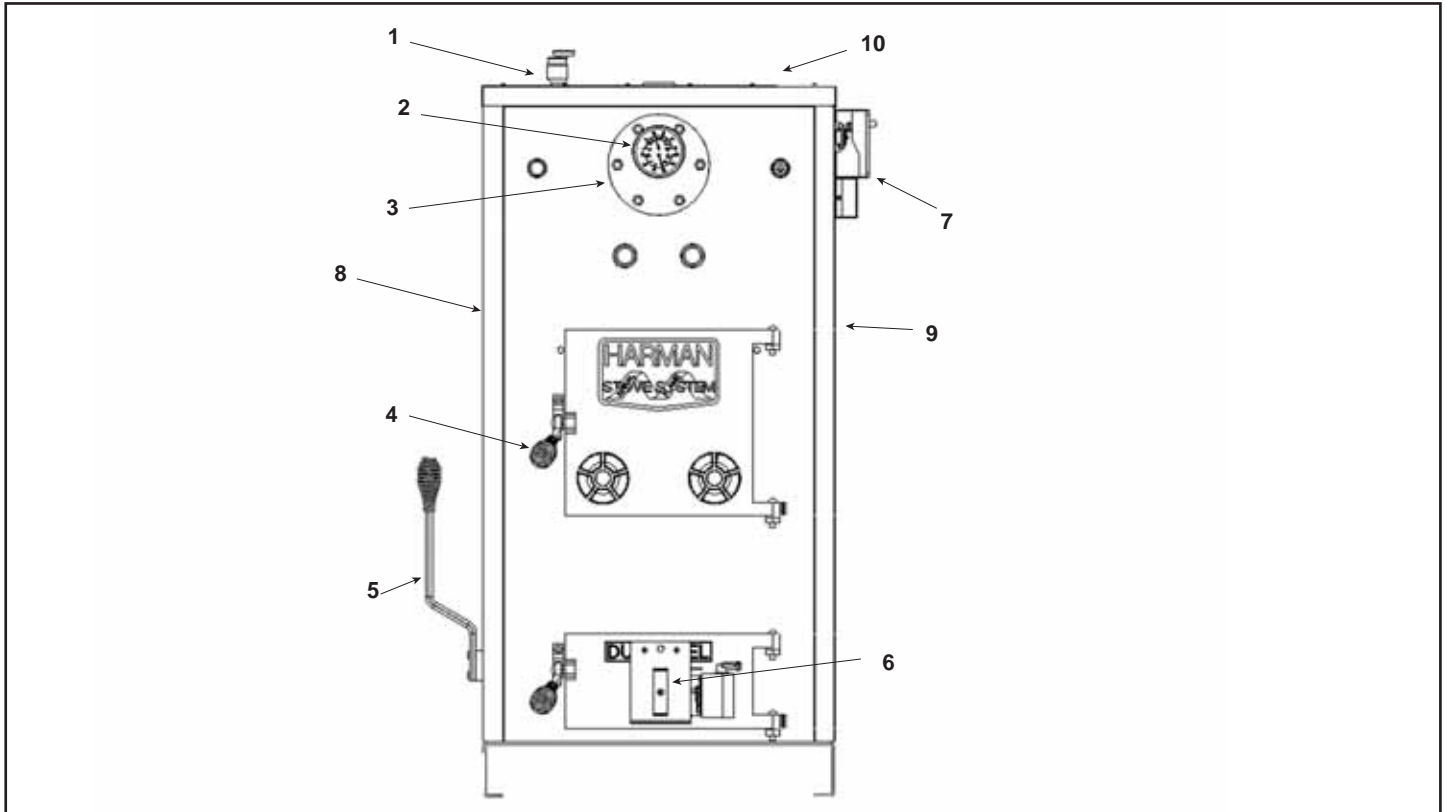

1-70-03236

IMPORTANT: THIS IS DATED INFORMATION. Parts must be ordered from a dealer or distributor. **Hearth and Home Technologies does not sell directly to consumers.** Provide model number and serial number when requesting service parts from your dealer or distributor.

Stocked at Depot

ITEM	DESCRIPTION	COMMENTS	PART NUMBER	
1	Safety Relief Valve		3-10-77382	Y
2	Press/temp Gauge-Rear Mount		3-10-78427	Y
3	Stove Water Plate (6 holes, 1 fitting)		1-10-08024	
	Gasket, Boiler Plate		3-10-24758	Y
4	Door Handle - Cast	Qty 2 req	4-00-00042	Y
	Door Latch	4 Sets	1-00-00036	Y
	Draft Control Knob - Cast	Qty 2 req	4-00-00109-1	
	Load Door - Cast		4-00-00195P	
	Flapper Weldment 17-1/2"		1-10-00407	
5	Long Shaker Handle Weldment		1-10-01005	Y
	Shaker Bar Weldment 4-11/16"		1-10-02018W	Y
	Shaker Block		2-00-01037-1	Y
	Shaker Bracket		2-00-01047B	
	Shaker Handle Mount		2-00-01037-2	Y
6	Automatic Draft Control Assembly		1-10-03375	Y
	Draft Motor Mount Bracket		2-00-01010B	
	Ash Door - Cast		4-00-00200-1D	
	Draft Motor 120v		3-20-45338	Y