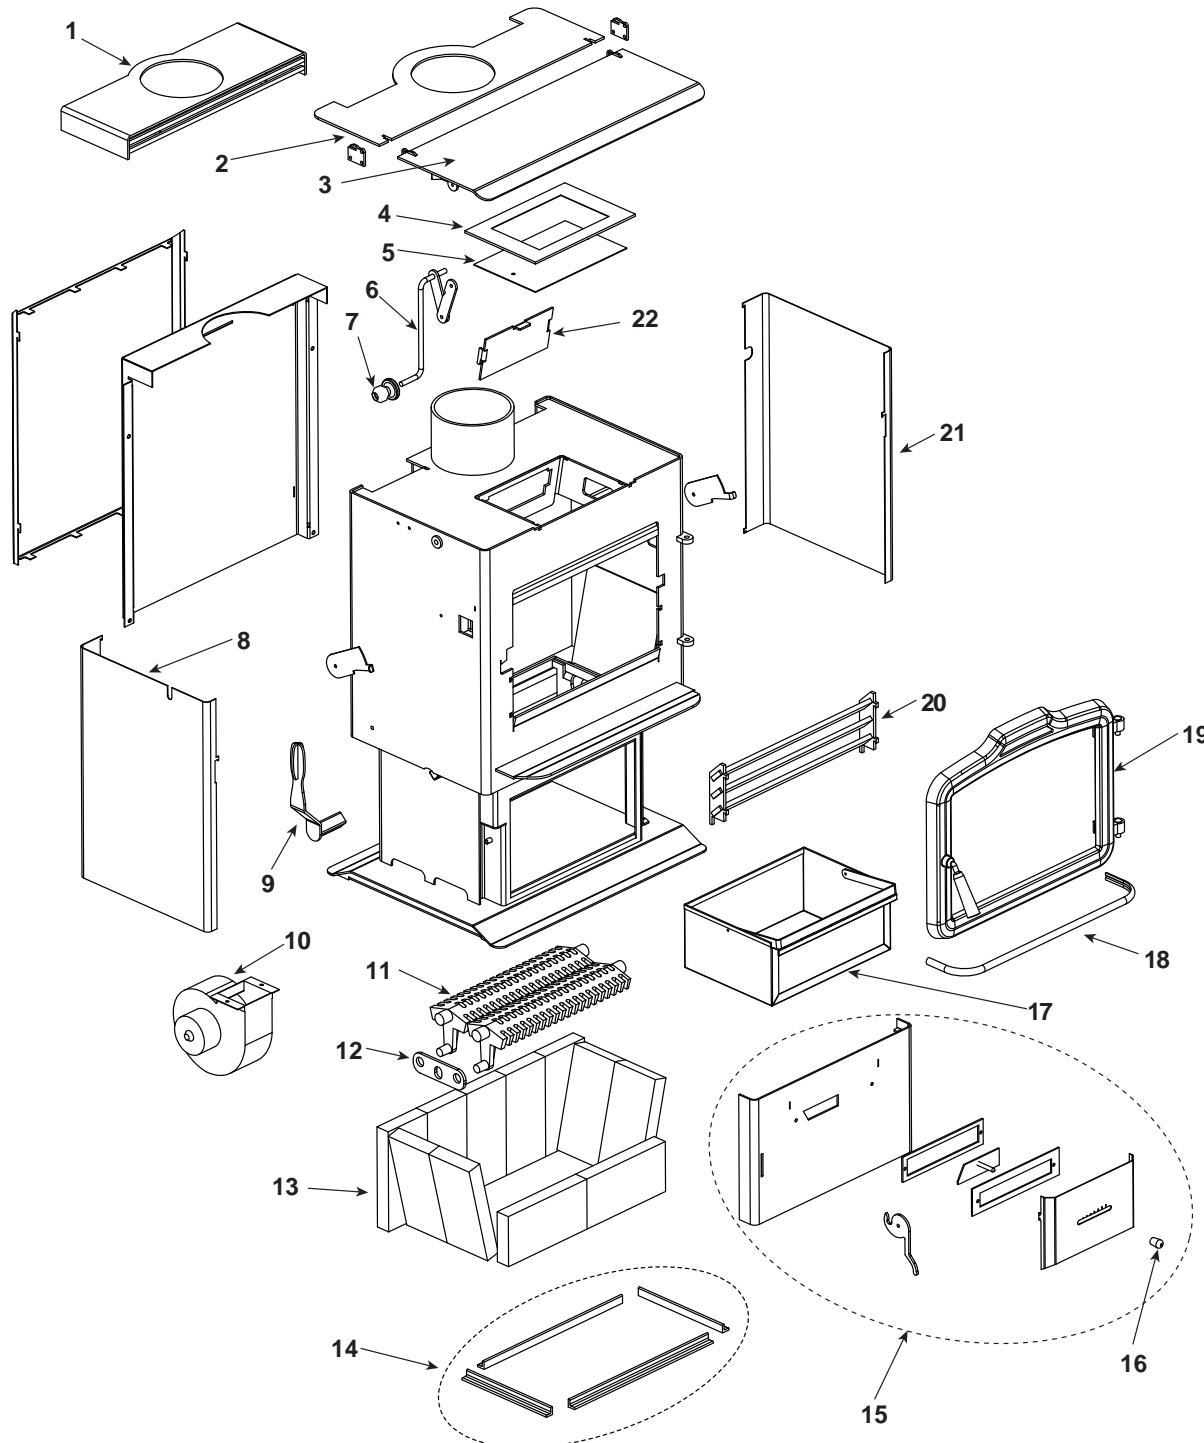

Retired Units

1-70-08690-4 (Metallic Blue) Ending Manufacturing Date Jan 2010
1-70-08690-5 (Honey Glo) Ending Manufacturing Date June 2009
1-70-08690-10 (Mojave Red) Ending Manufacturing Date Jan 2010
1-70-08690-12 (Forest Green) Ending Manufacturing Date Jan 2010

1-70-08690-1 (Black) Ending Manufacturing Date: June 2011
1-70-08690-2 (Charcoal) Ending Manufacturing Date: June 2011
1-70-08690-3 (Goldenfire) Ending Manufacturing Date: June 2011

Part number list on following page.