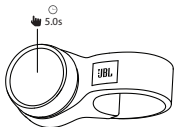

3. Battery insertion and replacement

JBL CLICK

Quick Start Guide

3 Bluetooth® Connection

1. Long Press the rotary knob

2. Connect to Bluetooth device

JBL CLICK

Quick Start Guide

4 Installation

5 Interaction

Action	Gesture
Activate pairing	 Short long press (5s)
Play/Pause	 Single press
Next Track	 Double press
Volume Up	 Clockwise rotary
Volume Down	 Anti-clockwise rotary

JBL CLICK