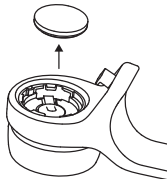

Quick Start Guide

2 Overview

1. Button and LED

JBL CLICK

Quick Start Guide

2. Open and close the battery cover

Open

Close

3. Battery insertion and replacement

JBL CLICK

Quick Start Guide

3 Bluetooth® Connection

1. Long Press the rotary knob

2. Connect to Bluetooth device

JBL CLICK

Quick Start Guide

4 Installation

5 Interaction

Action	Gesture
Activate pairing	 Short long press (5s)
Play/Pause	 Single press
Next Track	 Double press
Volume Up	 Clockwise rotary
Volume Down	 Anti-clockwise rotary

JBL CLICK