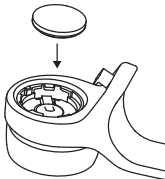

Quick Start Guide

2 Overview

1. Button and LED

JBL CLICK

Quick Start Guide

2. Open and close the battery cover

Open

Close

3. Battery insertion and replacement

JBL CLICK

Quick Start Guide

3 Bluetooth® Connection

1. Long Press the rotary knob

2. Connect to Bluetooth device

JBL CLICK

Quick Start Guide

4 Installation

5 Interaction

Action	Gesture
Activate pairing	 Short long press (5s)
Play/Pause	 Single press
Next Track	 Double press
Volume Up	 Clockwise rotary
Volume Down	 Anti-clockwise rotary

JBL CLICK