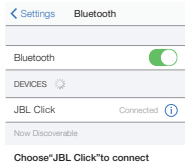

Quick Start Guide

2 Overview

1. Button and LED

JBL CLICK

Quick Start Guide

2. Open and close the battery cover

Open

Close

3. Battery insertion and replacement

JBL CLICK

Quick Start Guide

3 Bluetooth® Connection

1. Long Press the rotary knob

2. Connect to Bluetooth device

JBL CLICK

Quick Start Guide

4 Installation

5 Interaction

Action	Gesture
Activate pairing	 Short long press (5s)
Play/Pause	 Single press
Next Track	 Double press
Volume Up	 Clockwise rotary
Volume Down	 Anti-clockwise rotary

JBL CLICK