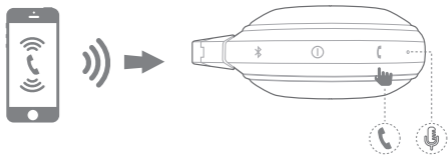

5 Phone call

6 3.5mm Jack