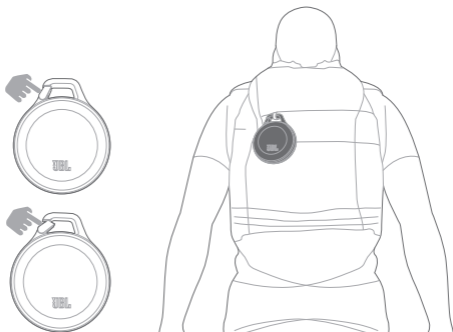

7

Daisy chain

8

LED behaviour

State				
Power	On			
Bluetooth	Connected	Pairing Mode		
Phone		Phone is ringing		
Battery			Charging	Low

9

Clip

Quick Start Guide