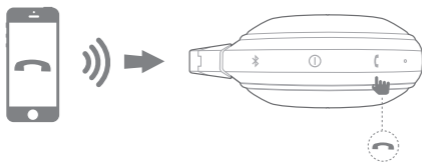

5 Phone call

6 3.5mm Jack