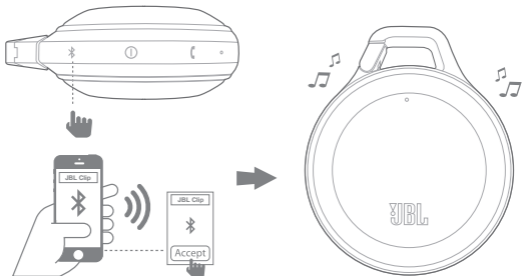

Clip

Clip

Quick Start Guide

Guide de démarrage rapide

1 Charging

2 Power ON

3 Bluetooth

Clip

7

Daisy chain

8

LED behaviour

State				
Power	On			
Bluetooth	Connected	Pairing Mode		
Phone		Phone is ringing		
Battery			Charging	Low

9

Clip

Quick Start Guide