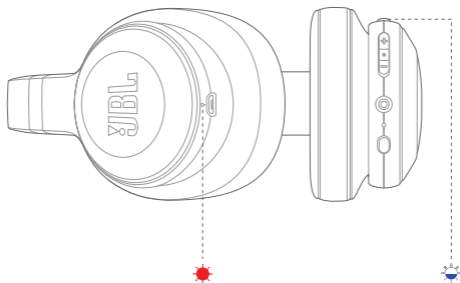

DUET BT

Quick Start Guide

Guide de démarrage rapide

8 LED behaviour

Device mode	Power / charging LED	
	White	Flash
① Power on + No BT Connected	Yes	● On
	Bluetooth LED	
	Blue	Flash
⌘ Power on + BT Pairing	Yes	● Fast
⌘ Power on + BT Connected	Yes	● On
	Power / charging LED	
	Red	Flash
🔋 Lower battery + No BT Connected	Yes	● Slow
🔋 Lower battery + BT Pairing	Yes	● Slow
🔋 Lower battery + BT Connected	Yes	● Slow
🔋 Charging Complete	No	N/A
🔋 Charging in Progress	Yes	● On
🔋 FW Version LED Display*	Yes	● Fast