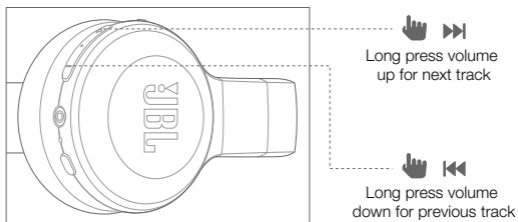

DUET BT

Quick Start Guide

Guide de démarrage rapide

4 Music control