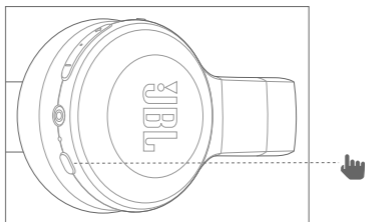

#### 7 Multi-point Connection

1. Pair and connect the headphone with the 1<sup>st</sup> device

2. Long press bluetooth button to enter pairing mode

3. Connect the headphone

Choose "JBL DUET BT" to connect