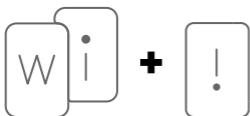

## 1 What's in the box

DUET BT x 1

x1

Charging cable x 1

x1

Detachable audio cable x 1

x1

Warranty card, QSG, Warning card