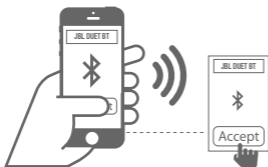

DUET BT

Quick Start Guide

Guide de démarrage rapide

4. Go back to the 1st device and click Connect