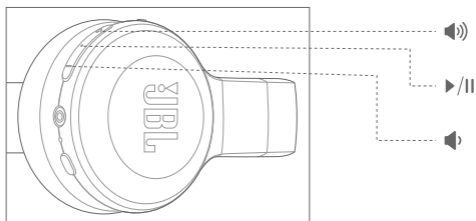

DUET BT

Quick Start Guide

Guide de démarrage rapide

4 Music control