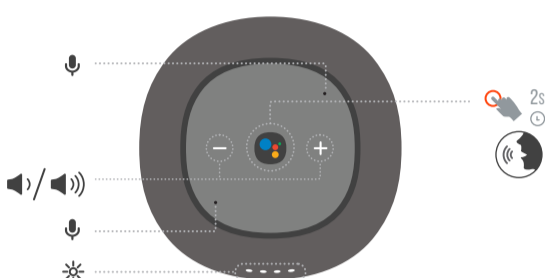

QUICK START GUIDE

LINK PORTABLE

HARMAN

BC

WHAT'S IN THE BOX

BUTTONS

CHARGEING

GOOGLE ASSISTANT SETUP

GOOGLE HOME

AirPlay SETUP

Apple Home

FOR AirPlay 2 ONLY USERS, LINK PORTABLE CAN BE SETUP USING THE Apple Home APP.

BLUETOOTH

RESET SPEAKER

IPX7