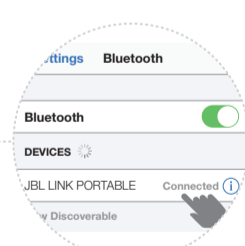

GOOGLE HOME

AirPlay SETUP

Apple Home

FOR AirPlay 2 ONLY USERS, LINK PORTABLE CAN BE SETUP USING THE Apple Home APP.

BLUETOOTH

RESET SPEAKER

IPX7