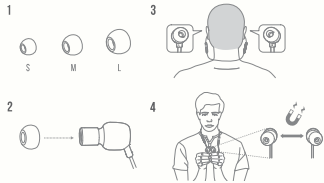

QUICK START GUIDE

TUNE 116BT

WHAT'S IN THE BOX

HOW TO WEAR

POWER ON & CONNECT

BUTTON COMMAND

MULTI-POINT CONNECTION

CHARGING

CHARGE 15MIN = 1H

LED BEHAVIORS

TECH SPEC