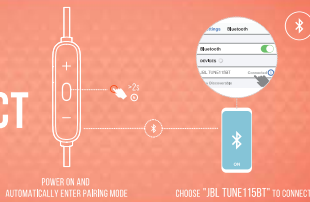

POWER ON & CONNECT