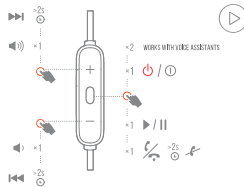

BUTTON COMMAND

MULTI-POINT CONNECTION