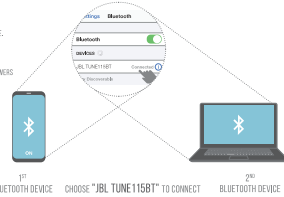

QUICK START GUIDE

TUNE 116BT

WHAT'S IN THE BOX

HOW TO WEAR

POWER ON & CONNECT

BUTTON COMMAND

MULTI-POINT CONNECTION

CHARGING

CHARGE 15MIN = 1H

LED BEHAVIORS

TECH SPEC