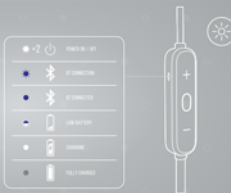

LED BEHAVIORS