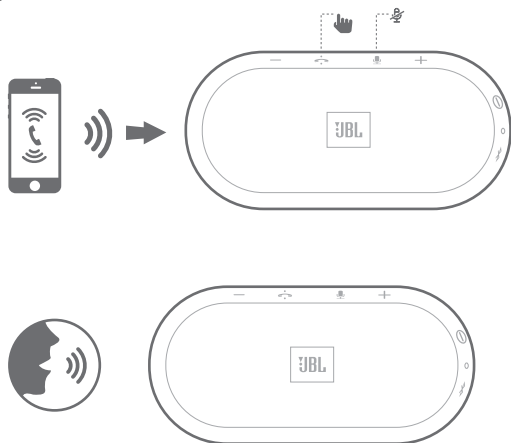

5 Hands-free