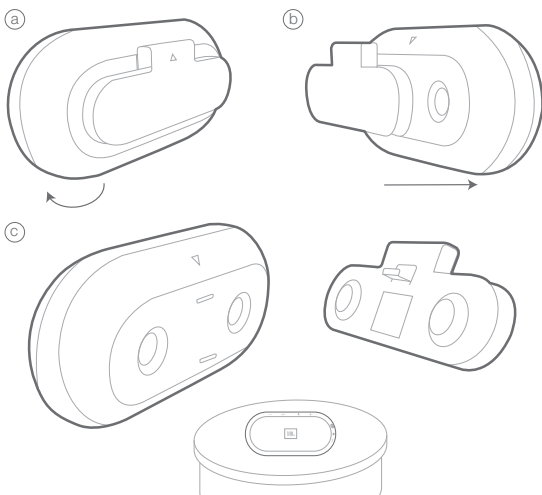

7 Car clip

TRIP

Quick Start Guide

Guide de démarrage rapide

8 Detachable clip

9 LED indication

●	Battery charged	■	●	Low battery	□
●	On	Bluetooth connected			
★	Blinking	Power on			
		Pairing mode			
		Incoming call			