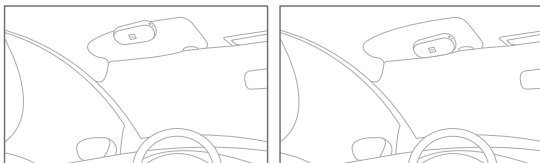

7 Car clip

TRIP

Quick Start Guide

Guide de démarrage rapide

8 Detachable clip

9 LED indication

●	Battery charged	■	●	Low battery	□
●	On	Bluetooth connected			
★	Blinking	Power on			
		Pairing mode			
		Incoming call			