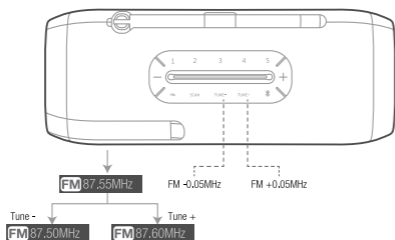

TUNER FM

Quick Start Guide

Guide de démarrage rapide

c) Tune and select a radio station