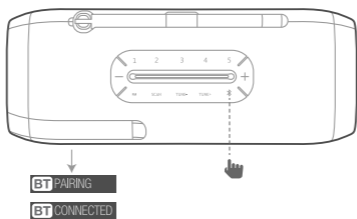

TUNER FM

Quick Start Guide

Guide de démarrage rapide

5.3 Auto Scan Radio

5.3a Press "scan" button to start scanning automatically

6 Bluetooth®

6.1a Press bluetooth button to enter pairing mode

6.1b Search and select "JBL Tuner" in your bluetooth device