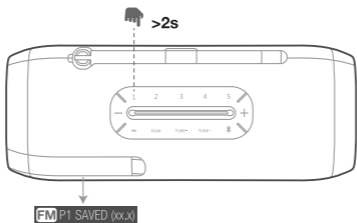

5.1 Preset Favorite station

5.1a Select one favorite FM station

5.1b Long press (>2 seconds) preset button 1 (2,3,4,5) until screen show station saved