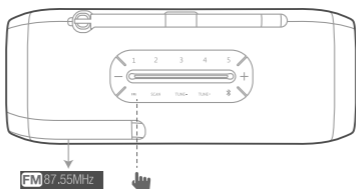

b) Press "FM" Button