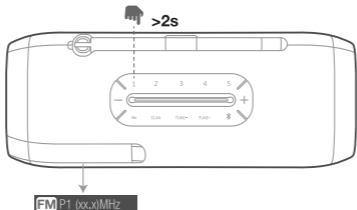

5.2 Listen Favorite station

5.2a Just press the preset button 1 (2,3,4,5) directly, the favorite station will play if it was preset