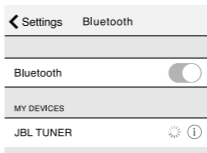

TUNER FM

Quick Start Guide

Guide de démarrage rapide

5.3 Auto Scan Radio

5.3a Press "scan" button to start scanning automatically

6 Bluetooth®

6.1a Press bluetooth button to enter pairing mode

6.1b Search and select "JBL Tuner" in your bluetooth device