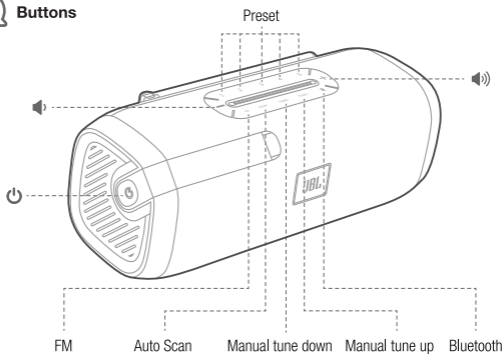

TUNER FM

Quick Start Guide

Guide de démarrage rapide

1 What's in the box

2 Buttons