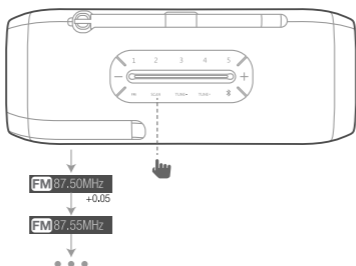

TUNER FM

Quick Start Guide

Guide de démarrage rapide

5.3 Auto Scan Radio

5.3a Press "scan" button to start scanning automatically

6 Bluetooth®

6.1a Press bluetooth button to enter pairing mode

6.1b Search and select "JBL Tuner" in your bluetooth device