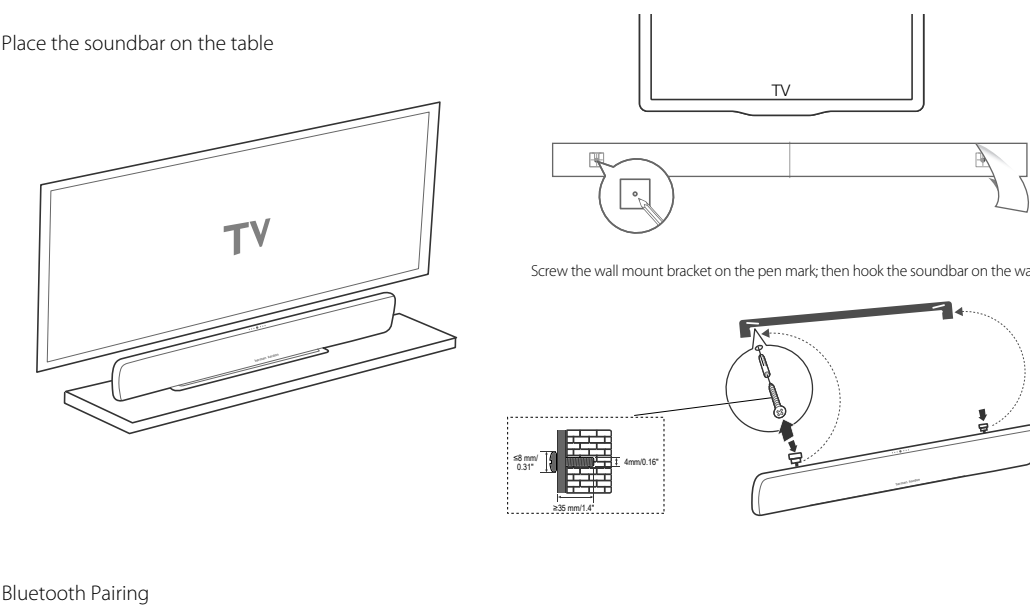

Connections

Subwoofer