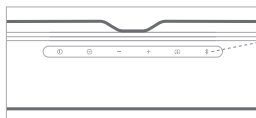

6 Bluetooth pairing