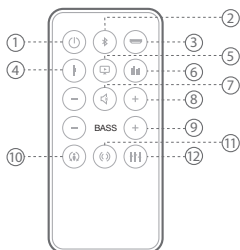

2 Buttons and Controls

2a. Remote control

- 1) Power on / Stand by
- 2) Bluetooth
- 3) HDMI ARC
- 4) Aux-in
- 5) Optical
- 6) Audio feedback on/off
- 7) Mute
- 8) Volume +/-
- 9) Bass volume +/-
- 10) Harman Display Surround
- 11) Stereo
- 12) Harman volume