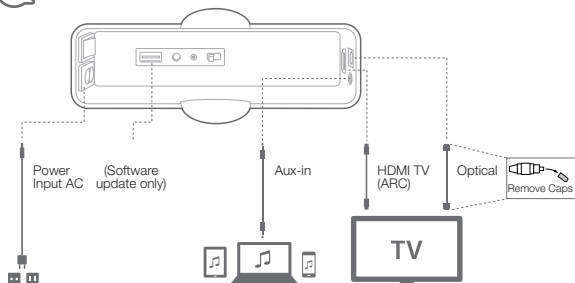

Note: Before using the remote control, remove the plastic tab protecting the battery at the bottom of the remote control

2b. Soundbar top panel

- 1) Power on / Stand by
- 2) Source selection
- 3) Volume +/-
- 4) Surround mode
- 5) Bluetooth source / Pairing

	LED Color
Aux-in Analog	●
Optical audio in	●
HDMI TV (ARC)	●

JBL CINEMA® SB350

Quick Start Guide

Guide de démarrage rapide

2c. Soundbar rear panel

- 1) Power switch
- 2) Subwoofer wireless pairing button
- 3) Subwoofer wireless pairing indicator
- 4) Wall / Table EQ

2d. Subwoofer (SB350)

- 1) Power indicator
- 2) Phase adjustment (0-180°)
- 3) Wireless pairing button
- 4) Wireless pairing indicator
- 5) Power input AC

3 Connections

Note: Please ensure your television supports HDMI Audio Return Channel (ARC) before using the HDMI connection. Refer to your television owner's manual to activate the feature. If your TV does not support HDMI ARC, please use an optical or analog connection instead.