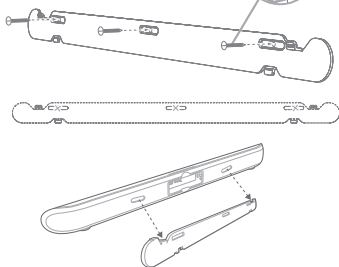

Guide de démarrage rapide

4

Placement

Wall mounting

Note: please use flat (countersunk) head type screw

Note: For wall mounting, we recommend removing the feet of the soundbar by simply unscrewing and storing them for future use.