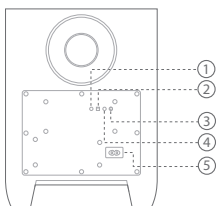

2d. Subwoofer (SB350)

- 1) Power indicator
- 2) Phase adjustment (0-180°)
- 3) Wireless pairing button
- 4) Wireless pairing indicator
- 5) Power input AC

3 Connections

Note: Please ensure your television supports HDMI Audio Return Channel (ARC) before using the HDMI connection. Refer to your television owner's manual to activate the feature. If your TV does not support HDMI ARC, please use an optical or analog connection instead.