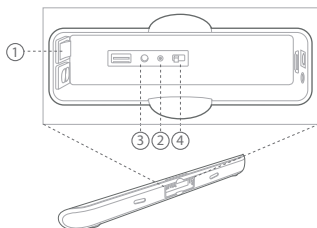

JBL CINEMA® SB350

Quick Start Guide

Guide de démarrage rapide

2c. Soundbar rear panel