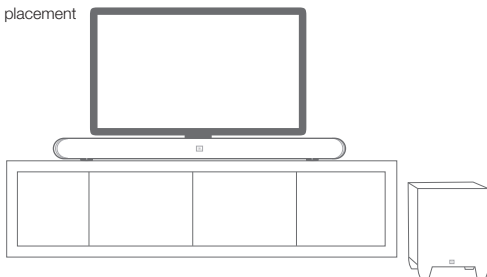

Note: For wall mounting, we recommend removing the feet of the soundbar by simply unscrewing and storing them for future use.

Table placement