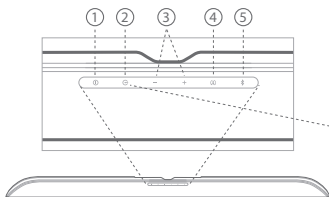

2b. Soundbar top panel

1) Power on / Stand by
2) Source selection
3) Volume +/-
4) Surround mode
5) Bluetooth source / Pairing

	LED Color
Aux-in Analog	●
Optical audio in	●
HDMI TV (ARC)	●