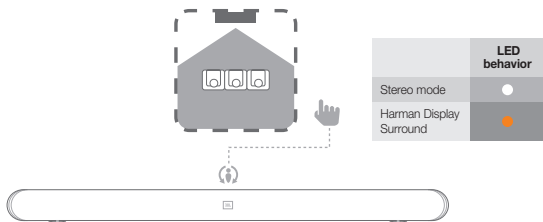

Press the pairing button on subwoofer for more than 1 second to pair the subwoofer to the soundbar.

	LED behavior
Pairing mode	
Connected	
Standby Mode	

6 Bluetooth pairing

	LED behavior
No device connected	
Pairing mode	
Device connected	

JBL CINEMA® SB350

Quick Start Guide

Guide de démarrage rapide

7 Stereo / Harman Display Surround

8 Remote learning feature

The soundbar has the ability to learn the volume control and power infrared (IR) codes of your IR TV remote control.

To program the soundbar to respond to your TV remote control:

1. Press and hold the top panel 'Surround' key until the system enters learning mode (the LED will blink orange).
2. VOLUME + : Press 'Volume +' on the soundbar and then press 'Volume +' on the TV remote control.
3. VOLUME - : Press 'Volume -' on the soundbar and then press 'Volume -' on the TV remote control.
4. MUTE: Press 'Volume +' and 'Volume -' together on the soundbar and then press 'Mute' on the TV remote control.
5. POWER: Power On your soundbar by pressing the 'Power' key on the soundbar and then pressing the 'Power' key on the TV remote control.