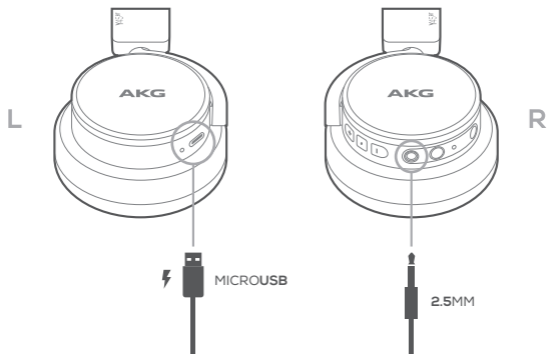

7 PORTS FRENCH TRANSLATION

4