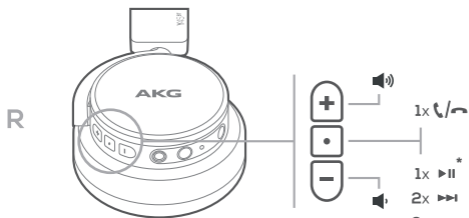

6 BUTTONS FUNCTIONS FRENCH TRANSLATION

3