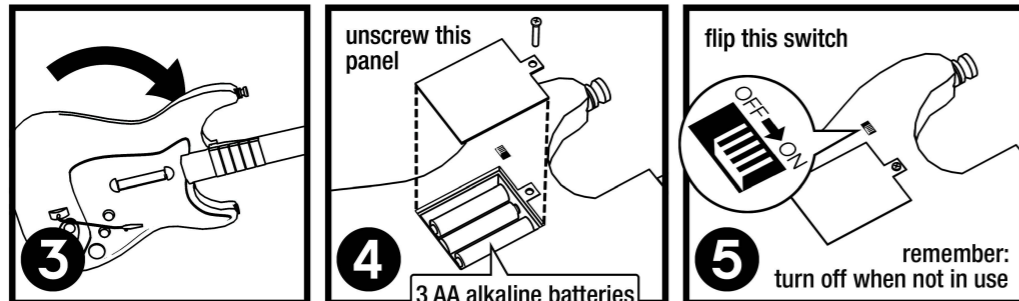

ROCKBAND
USING YOUR WIRELESS GUITAR

FOR LEFTIES...

Safety/Regulatory/Care Information:

CAUTION! Please comply with all safety instructions and warnings.

- Do not modify, disassemble or attempt to open the controller.
- Do not expose the controller to extreme conditions, including direct sunlight and excessive humidity.
- Do not expose the controller to liquids.
- If cleaning is necessary, use a dry cloth to clean the affected area. Never use chemicals.
- Young children should be supervised by an adult when using this Rock Band Controller. Use of the controller by young children is not recommended. Please make sure that the person operating the controller has enough space around them to avoid hitting others.
- This controller must be used with care to avoid injury. MTV Games shall not be held liable for injuries resulting from modifications to or improper use of the controller.