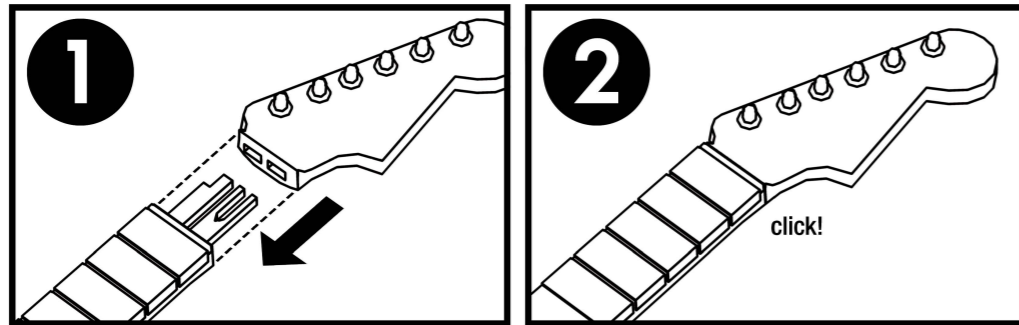

ROCKBAND
USING YOUR WIRELESS GUITAR

FOR LEFTIES...

Safety/Regulatory/Care Information:

CAUTION! Please comply with all safety instructions and warnings.

- Do not modify, disassemble or attempt to open the controller.
- Do not expose the controller to extreme conditions, including direct sunlight and excessive humidity.
- Do not expose the controller to liquids.
- If cleaning is necessary, use a dry cloth to clean the affected area. Never use chemicals.
- Young children should be supervised by an adult when using this Rock Band Controller. Use of the controller by young children is not recommended. Please make sure that the person operating the controller has enough space around them to avoid hitting others.
- This controller must be used with care to avoid injury. MTV Games shall not be held liable for injuries resulting from modifications to or improper use of the controller.