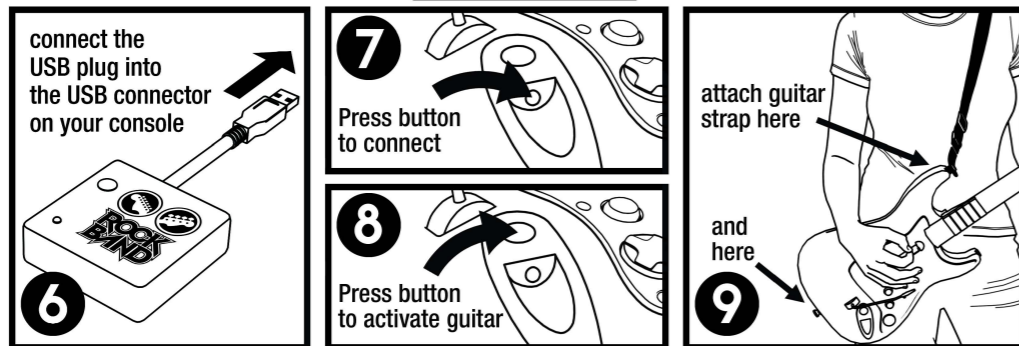

ROCKBAND
USING YOUR WIRELESS GUITAR

FOR LEFTIES...

Safety/Regulatory/Care Information:

CAUTION! Please comply with all safety instructions and warnings.

- Do not modify, disassemble or attempt to open the controller.
- Do not expose the controller to extreme conditions, including direct sunlight and excessive humidity.
- Do not expose the controller to liquids.
- If cleaning is necessary, use a dry cloth to clean the affected area. Never use chemicals.
- Young children should be supervised by an adult when using this Rock Band Controller. Use of the controller by young children is not recommended. Please make sure that the person operating the controller has enough space around them to avoid hitting others.
- This controller must be used with care to avoid injury. MTV Games shall not be held liable for injuries resulting from modifications to or improper use of the controller.

This class B digital device has been tested and found to comply with part 15 of the FCC rules and the Canadian ECES – 003. These limits are designed to provide reasonable protection against harmful interference in a residential installation. This device uses, generates and can radiate radio frequency energy and, if not installed and used in accordance with the instructions, may cause harmful interference to radio communications; however, there is no guarantee that interference will not occur in any particular location or use. Operation is subject to the following two conditions: (1) This device may not cause harmful interference, and (2) This device must accept any interference received, including interference that may cause undesired operation.