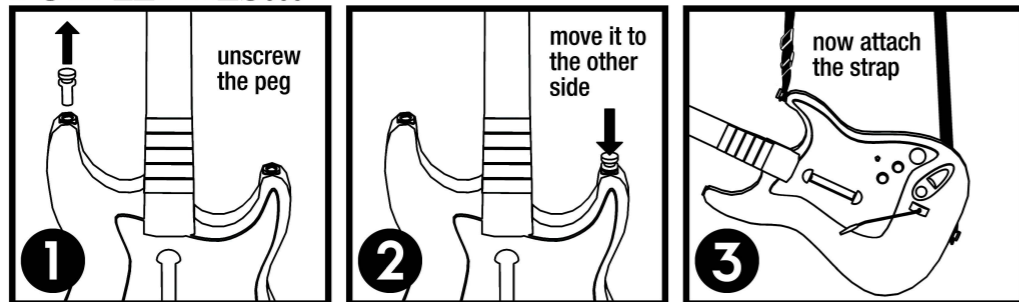

ROCKBAND
USING YOUR WIRELESS GUITAR

FOR LEFTIES...

Safety/Regulatory/Care Information:

CAUTION! Please comply with all safety instructions and warnings.

- Do not modify, disassemble or attempt to open the controller.
- Do not expose the controller to extreme conditions, including direct sunlight and excessive humidity.
- Do not expose the controller to liquids.
- If cleaning is necessary, use a dry cloth to clean the affected area. Never use chemicals.
- Young children should be supervised by an adult when using this Rock Band Controller. Use of the controller by young children is not recommended. Please make sure that the person operating the controller has enough space around them to avoid hitting others.
- This controller must be used with care to avoid injury. MTV Games shall not be held liable for injuries resulting from modifications to or improper use of the controller.