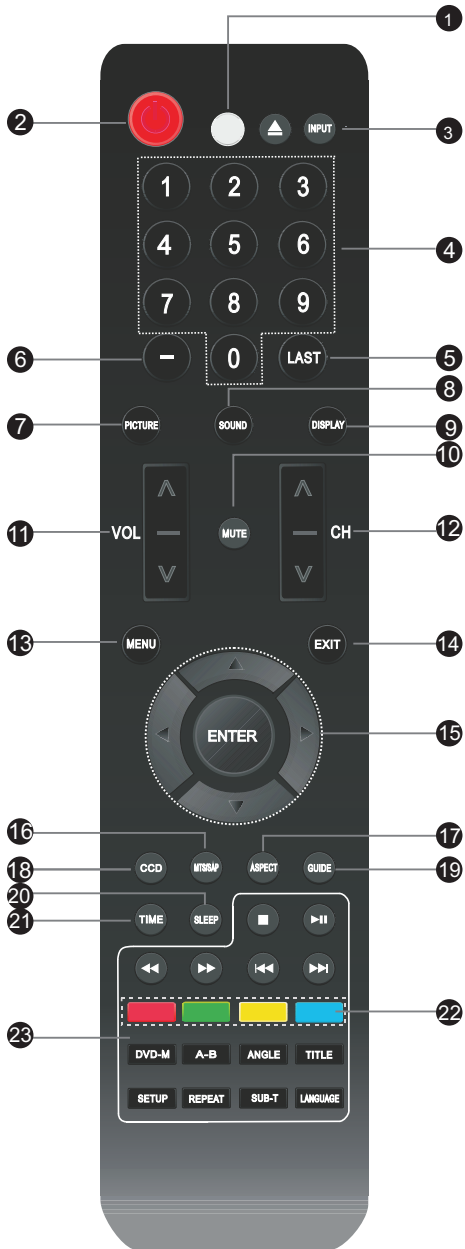

Hisense®

USER'S MANUAL

Before using the TV, Please read this manual thoroughly, and retain it for future reference.

<table border="1"><tr><td data-bbox="236 427 304 608"></td><td data-bbox="309 423 687 612"></td></tr><tr><td data-bbox="236 612 304 825"></td><td data-bbox="309 612 687 825"></td></tr></table>					<table border="1"><tr><td data-bbox="831 417 970 587"></td><td data-bbox="975 417 1230 587"></td><td data-bbox="1235 417 1394 587"></td></tr><tr><td colspan="3" data-bbox="828 587 1394 821"></td></tr></table>						

Installed with stand

Installed on the wall

Age	Defined as
TV-Y	All children
TV-Y7	Directed to older children
TV-G	General audience
TV-PG	Parental Guidance suggested
TV-14	Parents Strongly cautioned
TV-MA	Mature Audience only

Contents	Defined as
FV	Fantasy Violence
D	Suggestive dialogue
L	Strong language
S	Sexual situations
V	Violence

Rating	Defined as
G	General audience
PG	Parental Guidance suggested
PG-13	Parents strongly cautioned
R	Restricted
NC-17	No one 17 and under admitted
X	Adult audience only