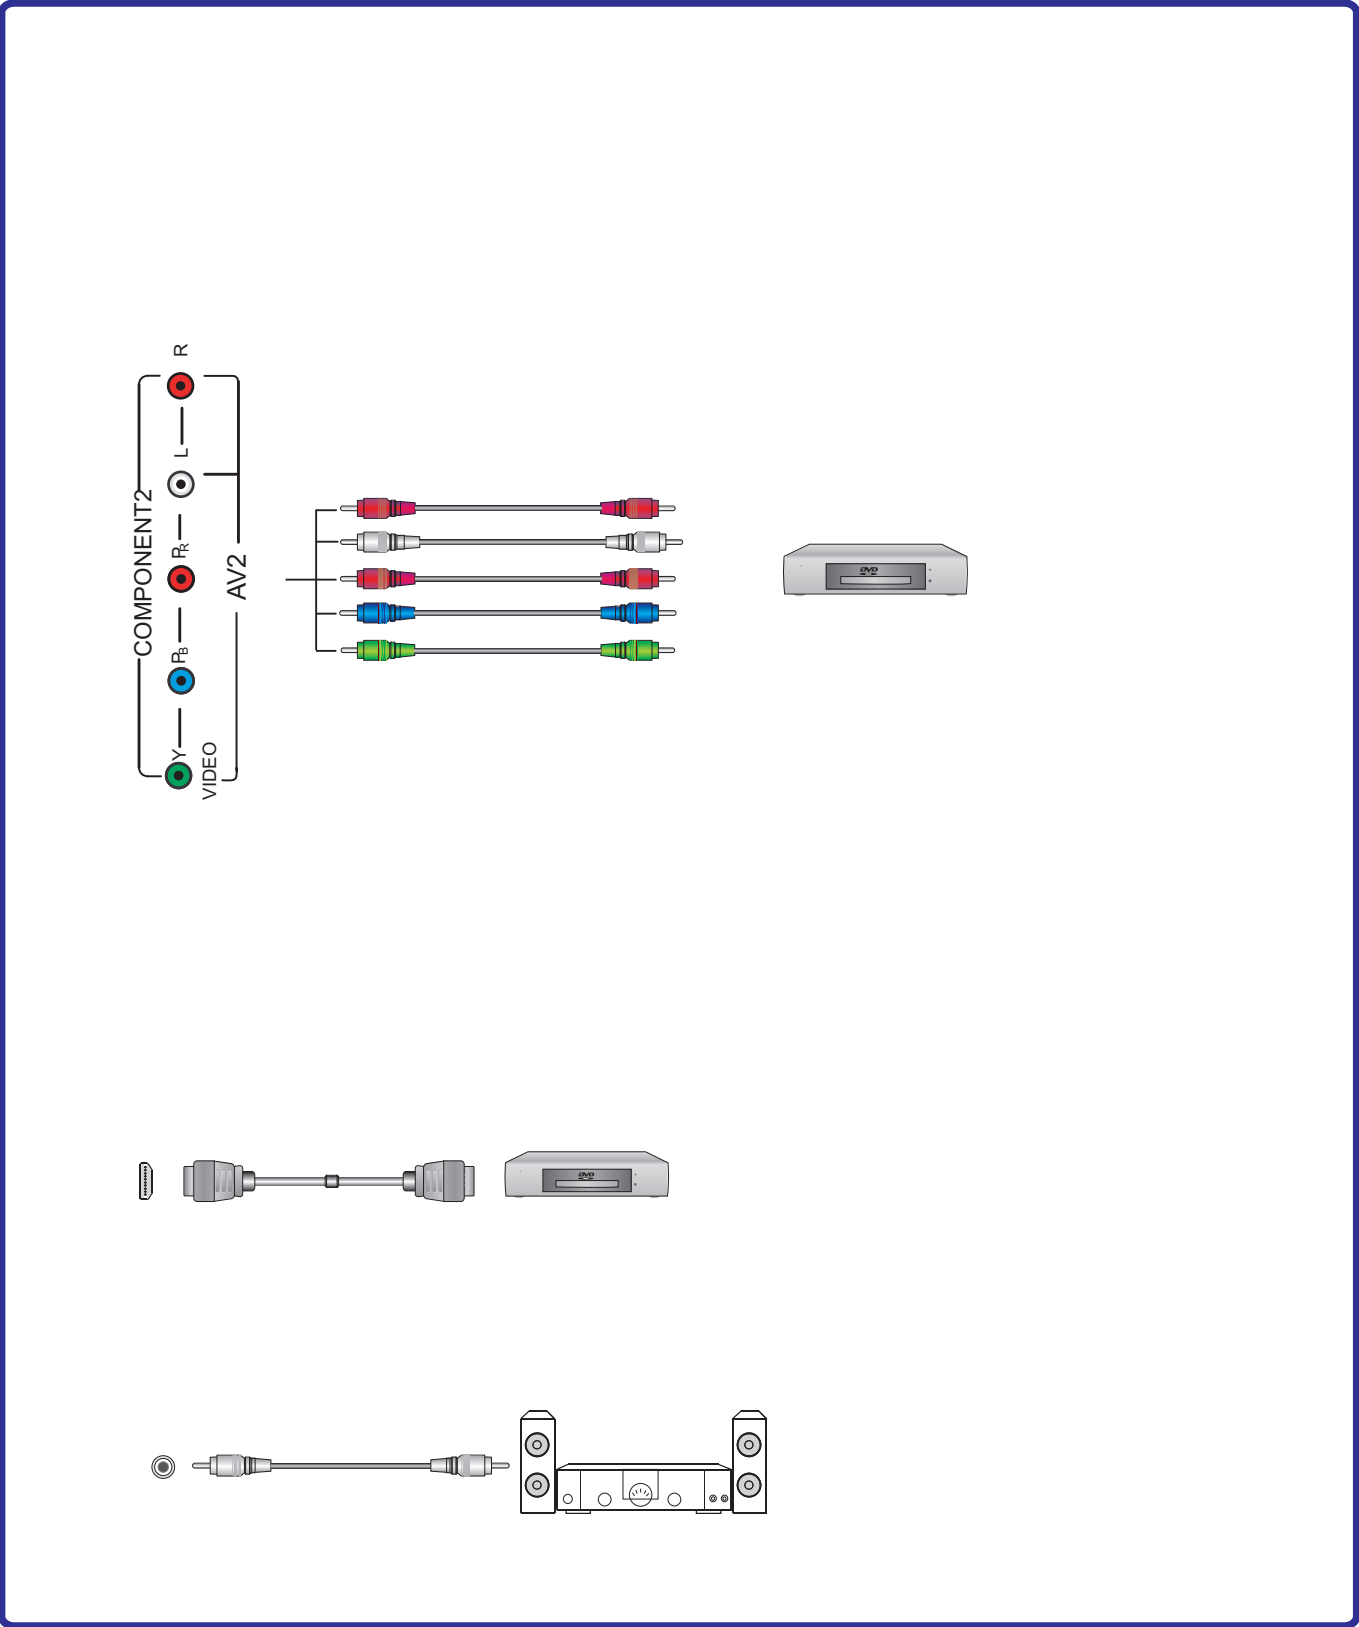

Installed with stand

Installed on the wall

Age	Defined as
TV-Y	All children
TV-Y7	Directed to older children
TV-G	General audience
TV-PG	Parental Guidance suggested
TV-14	Parents Strongly cautioned
TV-MA	Mature Audience only