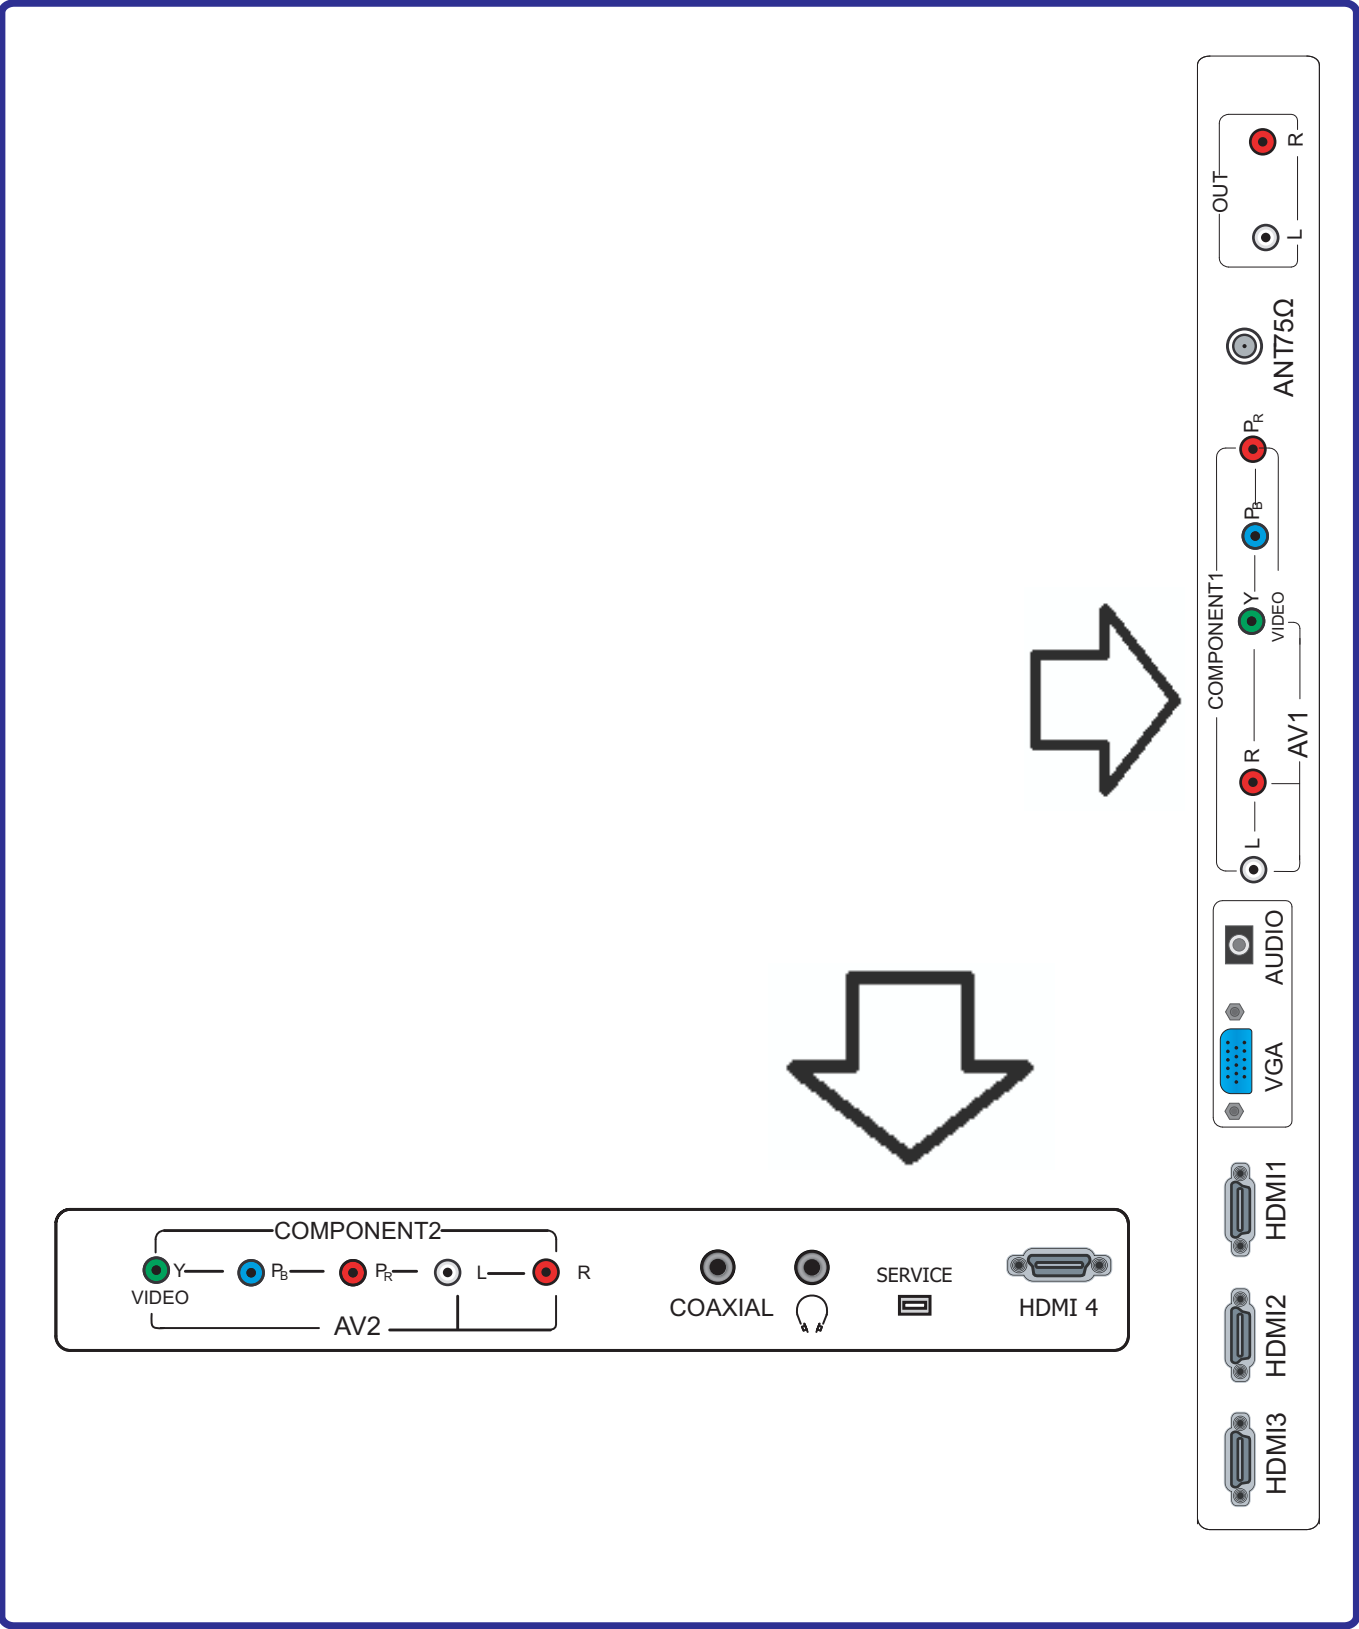

Hisense®

USER'S MANUAL

Before using the TV, Please read this manual thoroughly, and retain it for future reference.

<table border="1"><tr><td data-bbox="236 427 304 608"></td><td data-bbox="309 423 687 612"></td></tr><tr><td data-bbox="236 612 304 825"></td><td data-bbox="309 612 687 825"></td></tr></table>					<table border="1"><tr><td data-bbox="831 417 970 587"></td><td data-bbox="975 417 1230 587"></td><td data-bbox="1235 417 1394 587"></td></tr><tr><td colspan="3" data-bbox="828 587 1394 821"></td></tr></table>						

Installed with stand

Installed on the wall

Age	Defined as
TV-Y	All children
TV-Y7	Directed to older children
TV-G	General audience
TV-PG	Parental Guidance suggested
TV-14	Parents Strongly cautioned
TV-MA	Mature Audience only