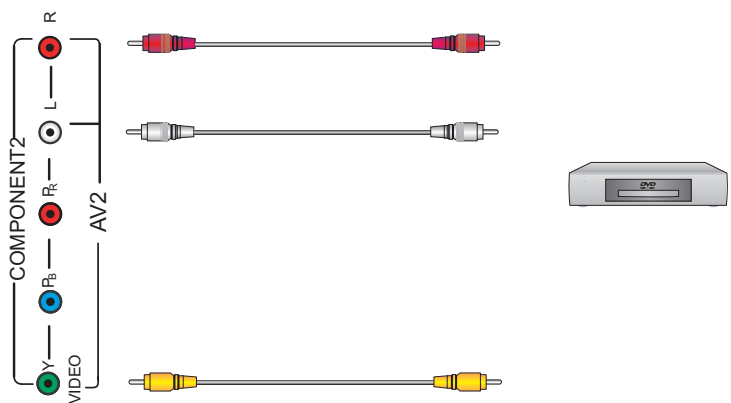

Hisense®

USER'S MANUAL

Before using the TV, Please read this manual thoroughly, and retain it for future reference.

<table border="1"><tr><td data-bbox="236 427 304 608"></td><td data-bbox="309 423 687 612"></td></tr><tr><td data-bbox="236 612 304 825"></td><td data-bbox="309 612 687 825"></td></tr></table>					<table border="1"><tr><td data-bbox="831 417 970 587"></td><td data-bbox="975 417 1230 587"></td><td data-bbox="1235 417 1394 587"></td></tr><tr><td colspan="3" data-bbox="828 587 1394 821"></td></tr></table>						

Installed with stand

Installed on the wall

Age	Defined as
TV-Y	All children
TV-Y7	Directed to older children
TV-G	General audience
TV-PG	Parental Guidance suggested
TV-14	Parents Strongly cautioned
TV-MA	Mature Audience only