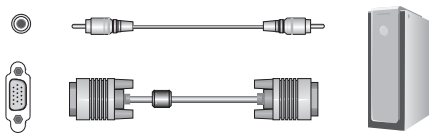

Installed with stand

Installed on the wall

Age	Defined as
TV-Y	All children
TV-Y7	Directed to older children
TV-G	General audience
TV-PG	Parental Guidance suggested
TV-14	Parents Strongly cautioned
TV-MA	Mature Audience only