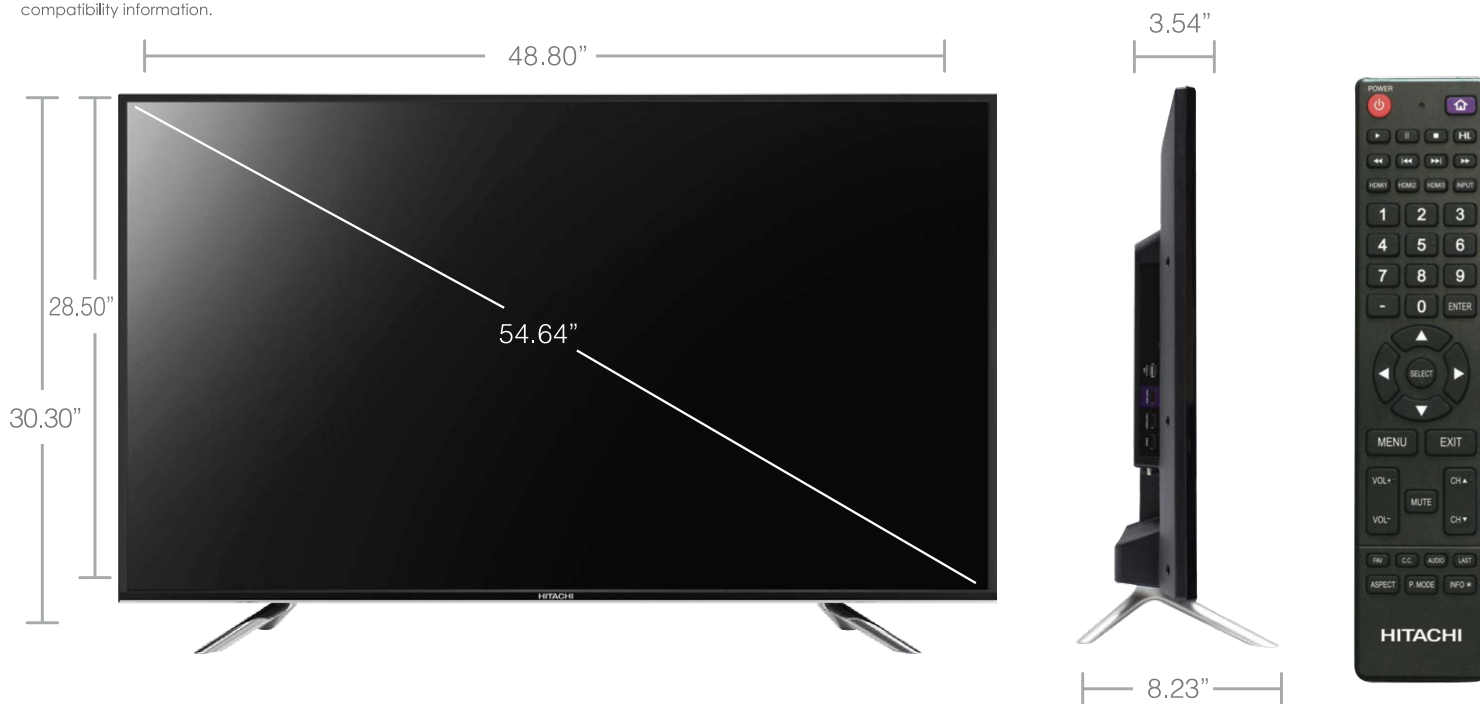

Access Roku Home Screen

120 Backlight Frequency

Long Life LED (Direct)

JPEG Photo Viewer, Slideshow

Sleep Timer

Equalizer

Surround Sound

ARC available with HDMI

MHL available with HDMI

Wideband Component Input

PC Input (RGB D-sub 15)

Audio Out (3.5mm stereo)