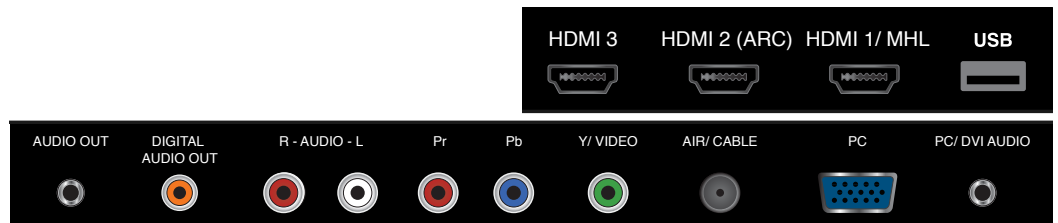

LE55G508

Light Emitting Diode

Liquid Crystal Display HDTV

HITACHI
Inspire the Next

LE55G508

55" Class (54.64" Diagonal)

HITACHI
Inspire the Next

Technical Specifications

Design

Brushed Anthracite Bezel
LED (Light Emitting Diode)
Liquid Crystal Display HDTV
Stand Type: Fixed

Picture

55" Class (54.64" Diag.)
120 Backlight Frequency ¹
1080p Perfected (1920 x 1080)
Super-Clear Anti-Glare Screen
High Efficiency Liquid Crystal Display
Clear Motion Fast Response Time
Long Life LED (Direct)
PicturePerfect Video Processor
Automatic Film Processing
3D MA De-Interlacing
4 Color Temperatures

¹ Refers to the number of times per second the TV's LED backlight flashes.

Convenience

English / Spanish / French OSD
ATSC / NTSC / QAM tuner
Picture Memory by Input
5 Aspect Modes
V-Chip Parental Control (Downloadable)
Advanced Closed Caption
Sleep Timer (10-240 min.)
Works with Roku Streaming Stick^{® 2}
JPEG Photo Viewer, Slideshow,
Software Updates (via USB Input)

² Roku Streaming Stick[®] sold separately.

Audio

Dolby[®] Digital/ MTS Stereo/ SAP
8W + 8W Stereo
Perfect Volume
Surround Sound
Equalizer
Adjustable Lip Sync

Inputs/Outputs

(3) HDMI[®] with CEC
(MHL available with HDMI 1,
ARC available with HDMI 2)
(1) Wideband Component Input
(1) Composite Video Input *
(1) PC Input (RGB D-sub 15)
(1) PC/ DVI Audio Input
(1) RF Antenna Input
(1) USB Input
(1) Digital Audio Output (Coaxial)
(1) Audio Out (3.5mm stereo)