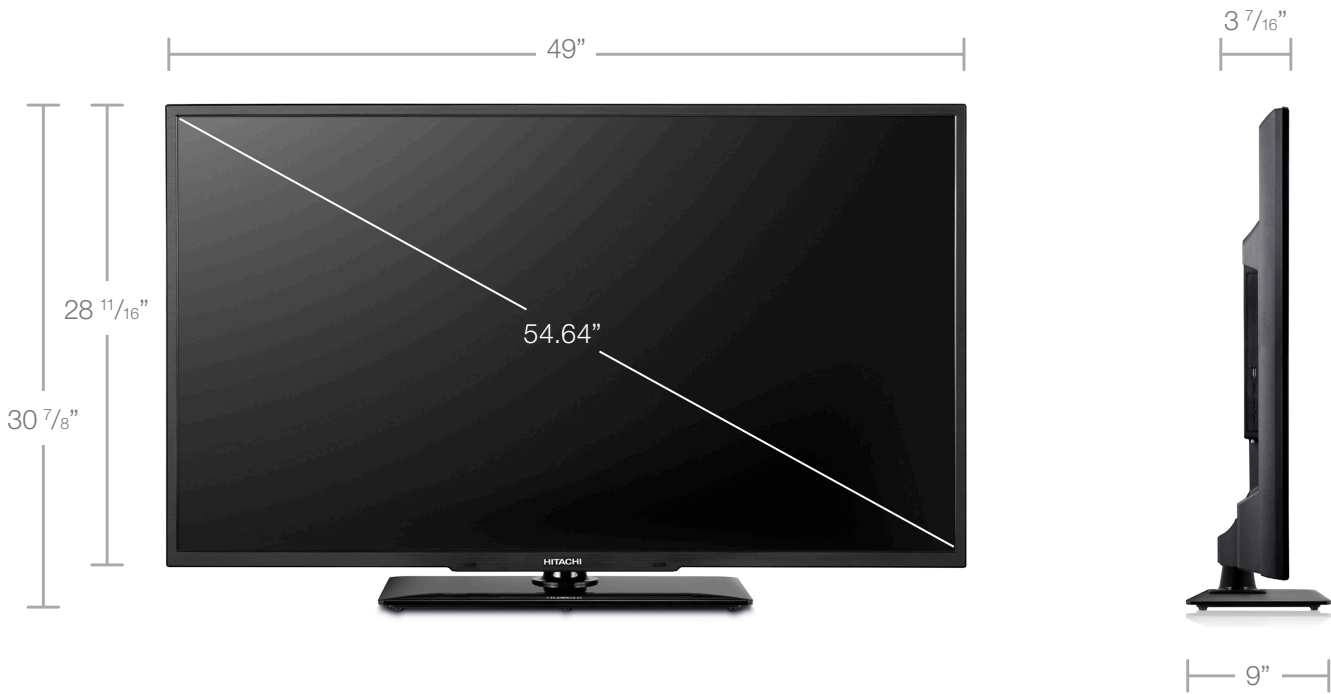

LE55G508

Light Emitting Diode

Liquid Crystal Display HDTV

HITACHI
Inspire the Next

LE55G508

55" Class (54.64" Diagonal)

HITACHI
Inspire the Next

Technical Specifications

Design

Brushed Anthracite Bezel
LED (Light Emitting Diode)
Liquid Crystal Display HDTV
Stand Type: Fixed

Picture

55" Class (54.64" Diag.)
120 Backlight Frequency ¹
1080p Perfected (1920 x 1080)
Super-Clear Anti-Glare Screen
High Efficiency Liquid Crystal Display
Clear Motion Fast Response Time
Long Life LED (Direct)
PicturePerfect Video Processor
Automatic Film Processing
3D MA De-Interlacing
4 Color Temperatures

¹ Refers to the number of times per second the TV's LED backlight flashes.

Convenience

English / Spanish / French OSD
ATSC / NTSC / QAM tuner
Picture Memory by Input
5 Aspect Modes
V-Chip Parental Control (Downloadable)
Advanced Closed Caption
Sleep Timer (10-240 min.)
Works with Roku Streaming Stick^{® 2}
JPEG Photo Viewer, Slideshow,
Software Updates (via USB Input)

² Roku Streaming Stick[®] sold separately.

Audio

Dolby[®] Digital/ MTS Stereo/ SAP
8W + 8W Stereo
Perfect Volume
Surround Sound
Equalizer
Adjustable Lip Sync

Inputs/Outputs

(3) HDMI[®] with CEC
(MHL available with HDMI 1,
ARC available with HDMI 2)
(1) Wideband Component Input
(1) Composite Video Input *
(1) PC Input (RGB D-sub 15)
(1) PC/ DVI Audio Input
(1) RF Antenna Input
(1) USB Input
(1) Digital Audio Output (Coaxial)
(1) Audio Out (3.5mm stereo)