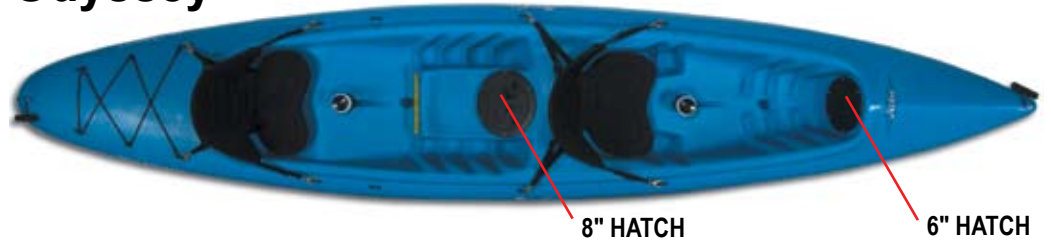

Lanai / Maui

Kona

Quest

Odyssey

PARTS LIST

Part	Description	72053	KAYAK COVER / 14-16' 8"
278	Windtronic2 with Belt Pouch	72065	MIRAGE ST-TURBO FIN KIT
330	WIND METER HAND HELD-MPH	72080	MINI KAYAK CART
335	AIR FLOW TELS, BLACK	72089	REDUCTION NOZZLE 3/8"
370	SHOCK CORD BALL TIES	72090	WELDING GUN ASSY W/NOZZLE
376	SILICON RTV 100% 3 OZ.	72096	UNGAR HOT KNIFE HANDLE ONLY
615	BOOK, PENGUIN BOAT FLIPPERS	72097	UNGAR HOT KNIFE - TIP ONLY
1550	KNIFE, STD. STAINLESS RIGGING	72500	STRAPS THIGH CNTRL PADDED ASSY
1551	KNIFE, DLX STAINLESS	72700	BIMINI / CHARCOAL - MANTIS JR
1555	KNIFE, YACHTSMAN POCKET	72701	BIMINI / BLUE - MANTIS JR PRO
1592	SUUNTO PIONEER COMPASS	72702	BIMINI / GREEN - MANTIS JR PRO
1593	COMPASS, SUUNTO ORCA	72710	MOUNT - BIMINI MANTIS JR PRO
1602	MAGICA RUST REMOVER GEL 1.25 O	72720	KAYAK DODGER - CAMO
1603	MAGICA RUST REMOVER GEL 8 OZ B	72721	KAYAK DODGER - SILVER
1619	TRAMP CLEANER,SEASPRAY	72722	KAYAK DODGER - YELLOW
1695	KALEX URETHANE	74030	PADDLE DRIP RING
2082	SCALE - DOWN HAUL / FISH	74050	PADDLE LEASH - WEB/ELASTIC
2101	SHOCK CORD HOOK 1/4"	74051	PADDLE LEASH - COIL
2102	SHOCK CORD FASTENER (SCH) 5/16	76010	HANDLE KAYAK (PVC)
3043	LICENSE FRAME - CHROME "HOBIE"	78500	QUEST RUDDER KIT / FEATHERCRAF
3062	SHACKLE, FAST	78501	QUEST RUDDER KIT/TWIST N STOW
3091	PADDLE, TELESCOPING 20"-3'9"	78550	RUDDER MOUNT-QUEST
5106	SILICONE SPRAY PUMP 8oz	80012	PEDAL RETAINER BUNJEE ASSEMBLY
5411	FAT BAG-5"	80015	STEERING KIT MIRAGE COMPLETE
5421	HATCH BAG KIT KAYAK	80016	LINE KIT MIRAGE CLASSIC REPLAC
7003	MIRA ZYME 8 oz ODOR ELIMINATOR	80017	LINE KIT MIRAGE TDM REPLACEMEN
7004	UV TECH 8 OZ.	80018	LINE KIT MIRAGE OUT REPLACEMEN
7904	VELCRO ONE WRAP 1" BLACK	80019	LINE KIT MIRAGE SPT REPLACEMEN
71171	B/U RING W/LIP FOR PTL-6	80024	BAG, MIRAGEDRIVE CARRY
71172	B/U RING 8.0" FOR PTL-8	80041	KAYAK CART - "HEAVY DUTY"
71175	HATCH BAG 6.0 DIA.-RED	80043	PLUG IN CART WHEEL UPGRADE KIT
71201	CARGO COVER ASSY-PUR/MIR	80140	KAYAK CART PLUG-IN WHEEL
71311	GASKET KAYAK 5"	80143	KAYAK CART WHEEL HEAVY DUTY
71321	GASKET KAYAK HATCH 6"	81015	STEERING HANDLE ASSY MIRAGE
71331	GASKET KAYAK HATCH 8"	81024	LINE 5/32" NYLON BRAID-BLACK
71701	HATCH 6" TWIST-N-SEAL (UAI)	81035	RUDDER UP/DOWN HANDLE ASSY W/S
71702	HATCH 8" TWIST-N-SEAL (UAI)	81100	CRANK LEFT MIRAGE (THREADED)
72000	WATER BOTTLE - KOOZIE	81105	CRANK RIGHT MIRAGE (THREADED)
72009	SCUPPER PLUG- PSUIT/MAUI/LANAI	81128	SPROCKET (INJ/MLD)
72010	KEY FLOAT/SCUPPER PLUG-ODYSSEY	81201	MIRAGEDRIVE CHAIN ASSY
72030	DECK CONSOLE KAYAK-BLK	81211	IDLER CABLE ASSY (14 3/4") MI
72035	QUICK STRAP SOFT RACK-24.0"	81212	IDLER CABLE ASSY (14 1/4") MI
72040	QUICK STRAP RACK W/TIE DN	81236	PEDAL ADJUST HANDLE ASSY
72041	MULTI STRAP SYSTEM	81255	LINE STEERING MIRAGE (2)
72042	TIE DOWN STRAPS - 12 FOOT	81259	SEAT STRAP w/HOOK
72045	RACK PADS -24.0"	81265	PLUG-IN SEAT CONNECTOR (INJ/ML
72046	RACK PADS -36.0"	81355	LINE RDR CONTROL UP MIRAGE
72050	KAYAK COVER / 9-12"	81361	RUDDER MOUNT PIN MIR 4-1/2"
72051	KAYAK COVER / 12-15"	81362	RUDDER MOUNT PIN TDM/OUT/SPT
72052	KAYAK COVER / 14-16"	81365	RUDDER KEEPER PIN ASSY MIRAGE