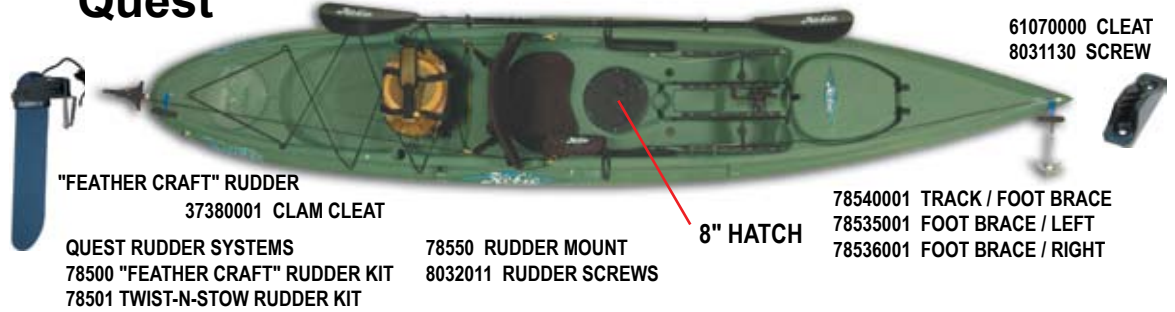

Lanai / Maui

Kona

Quest

Odyssey

PARTS LIST