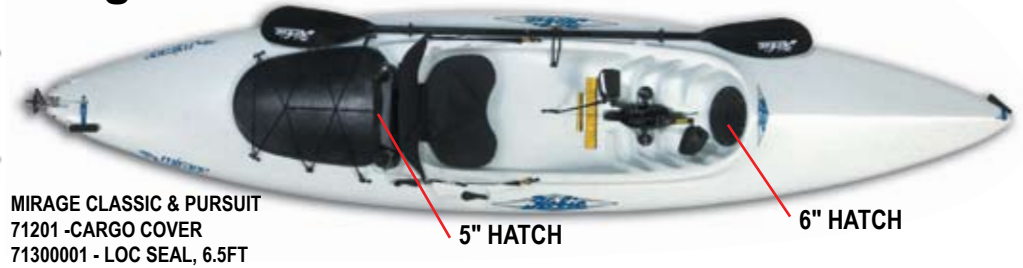

Mirage Classic

81361 RUDDER PIN, CLASSIC
20860000 LOCK RING
STEERING LINE REPLACEMENT KIT
80016 CLASSIC

MIRAGE CLASSIC & PURSUIT
71201 -CARGO COVER
71300001 - LOC SEAL, 6.5FT
5" HATCH
6" HATCH