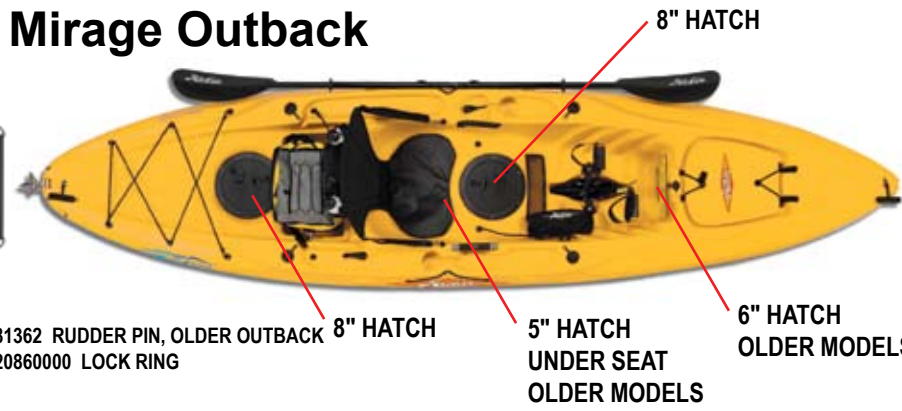

Mirage Sport

6" HATCH
8" HATCH
OLDER STEERING LINE REPLACEMENT KITS.
80019 SPORT
80018 OUTBACK
81362 RUDDER PIN, OLDER SPORT
20860000 LOCK RING

Mirage Outback

8" HATCH
8" HATCH
5" HATCH UNDER SEAT OLDER MODELS
6" HATCH OLDER MODELS
81362 RUDDER PIN, OLDER OUTBACK
20860000 LOCK RING