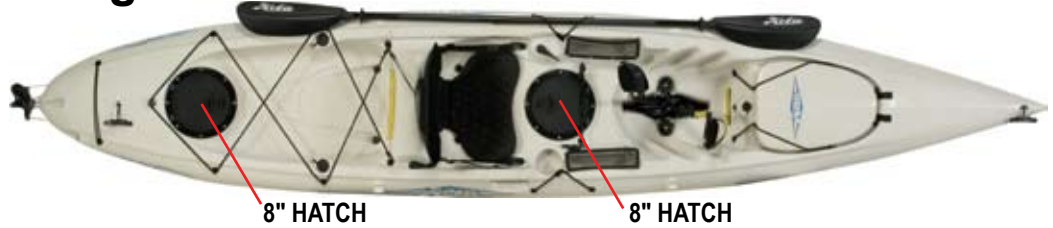

Mirage Revolution

8" HATCH
8" HATCH

Mirage Oasis / Tandem