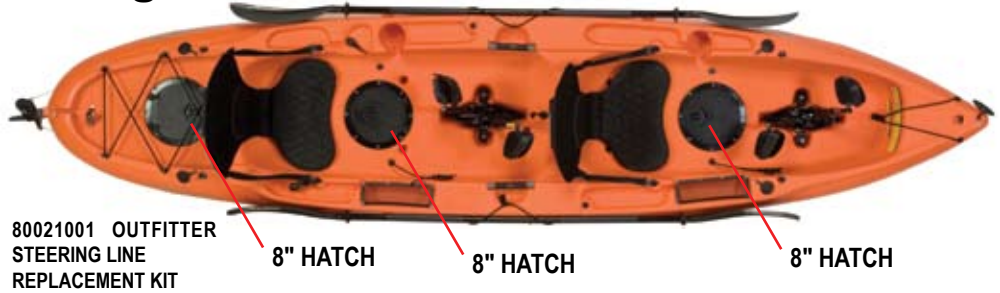

Mirage Outfitter

8" HATCH
8" HATCH
8" HATCH
80021001 OUTFITTER STEERING LINE REPLACEMENT KIT