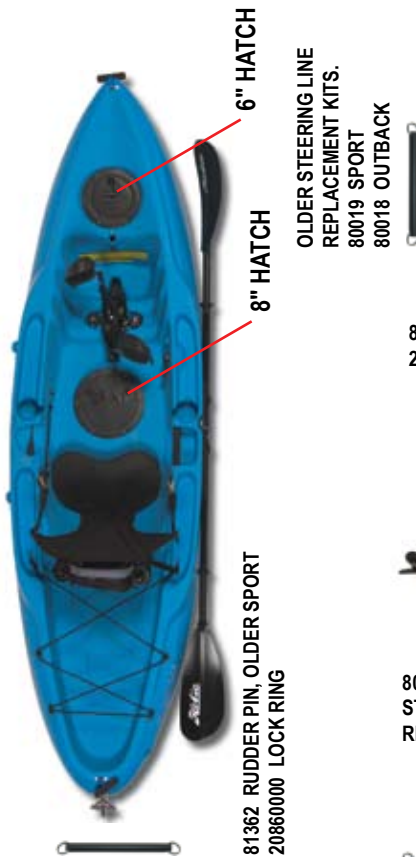

- 79520201 AKA COLLAR
- 8010181 RIVET

- 79520301 AKA END CAP

- 79537001 BRACE RETAINER CLIP

- 99303001 AMA PAPAYA
- 99304001 AMA HIBISCUS
- 99305001 AMA DUNE

- 79530001 XBAR REAR ASSY
- 8030781 SOC CAP SCREW

- 10091000 DRAIN PLUG

- 79523101 AKA BRACE ASSY

- 79524001 CAP / AKA BRACE LOCK
- 79523001 SOCKET / AKA BRACE LOCK
- 81242001 SPRING / AKA BRACE LOCK
- 8030781 SOC CAP SCREW

- 8032081 SHEAR BOLT
- 8052081 NUT
- 79536001 BRACE CONNECTOR
- 8020381 CLEVIS PIN
- 20860000 SPLIT RING

Mirage Sport

6" HATCH
8" HATCH
OLDER STEERING LINE REPLACEMENT KITS.
80019 SPORT
80018 OUTBACK
81362 RUDDER PIN, OLDER SPORT
20860000 LOCK RING

Mirage Outback

8" HATCH
8" HATCH
5" HATCH UNDER SEAT OLDER MODELS
6" HATCH OLDER MODELS
81362 RUDDER PIN, OLDER OUTBACK
20860000 LOCK RING