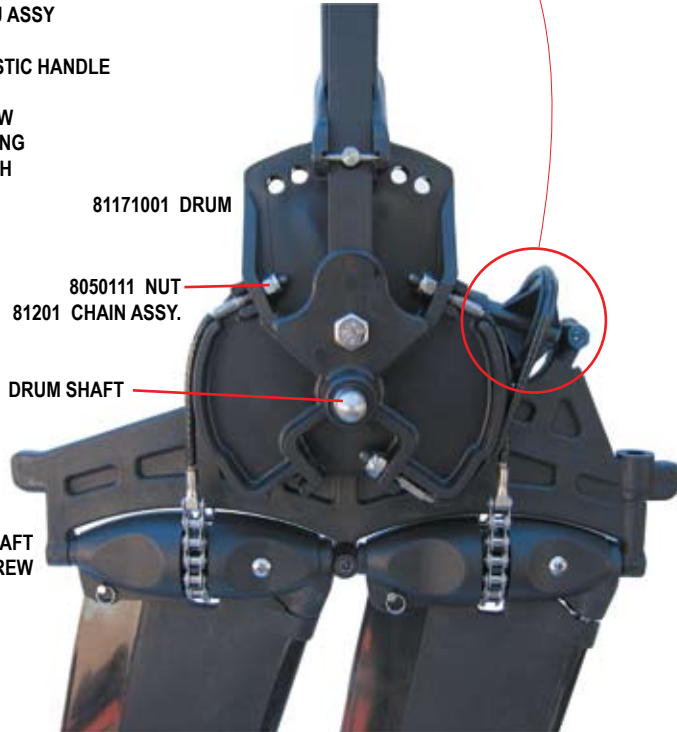

81212 IDLER CABLE - 14 1/4"
8050111 NUT

81121001 IDLER PULLEY
53170020 SET SCREW
81110001 PULLY SHAFT

81236 PEDAL ADJ ASSY
INCLUDES:
81242001 PLASTIC HANDLE
81230001 PIN
8031201 SCREW
81242001 SPRING
ALLEN WRENCH