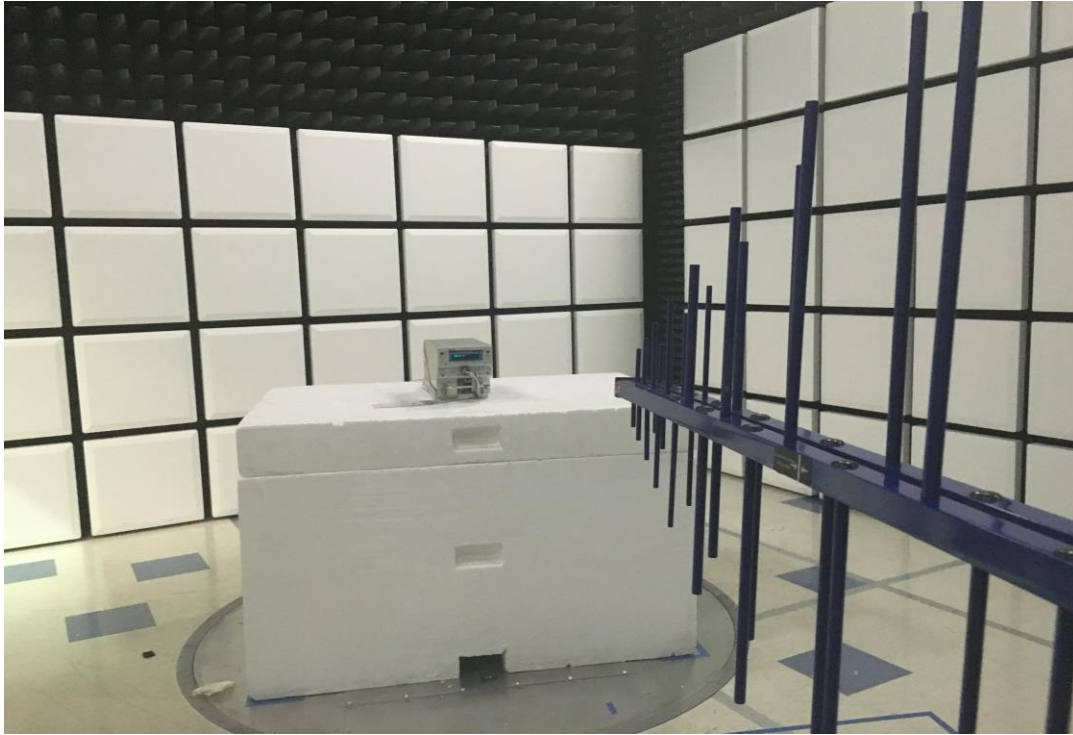

Test Setup Photos
FCC ID: GB8SD-720A

RF Conducted #1

RF Conducted#2

Test Setup Photos
FCC ID: GB8SD-720A

Radiated Setup 30Mhz-1Ghz

Radiated Setup 1-18Ghz

Test Setup Photos
FCC ID: GB8SD-720A
