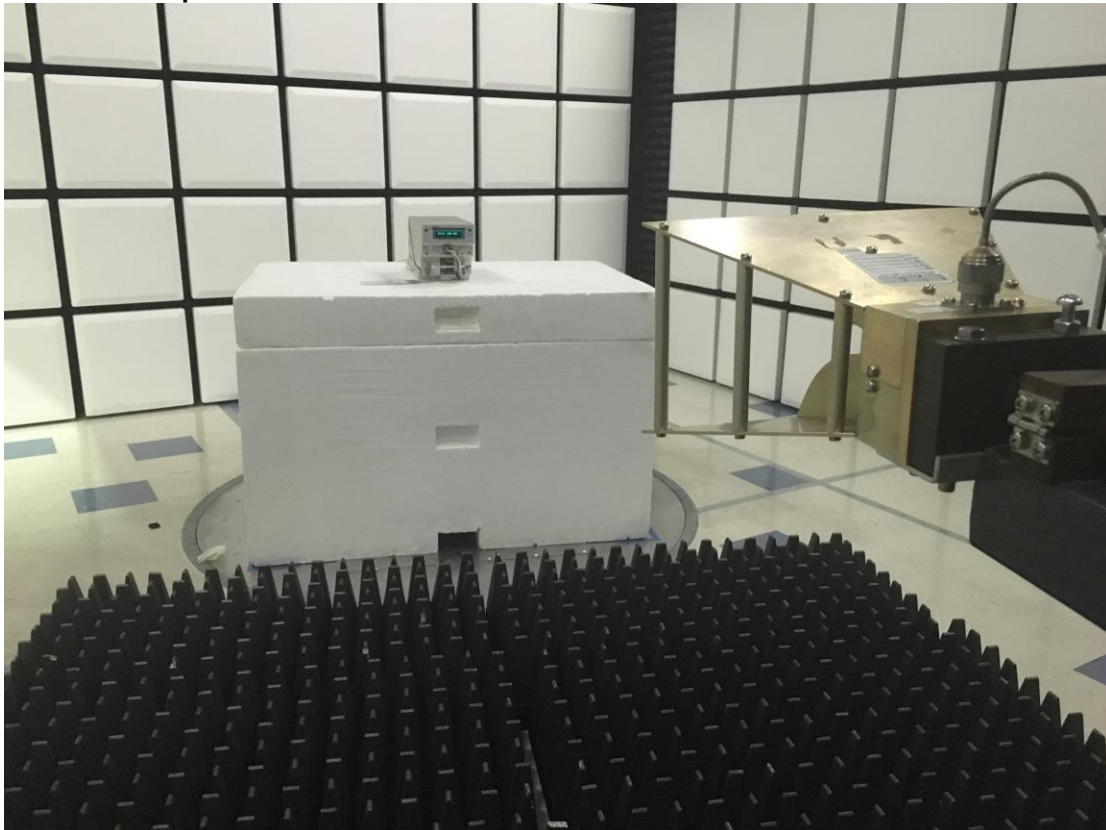

Test Setup Photos
FCC ID: GB8SD-720A

RF Conducted #1

RF Conducted#2

Test Setup Photos
FCC ID: GB8SD-720A

Radiated Setup 30Mhz-1Ghz

Radiated Setup 1-18Ghz

Test Setup Photos
FCC ID: GB8SD-720A
