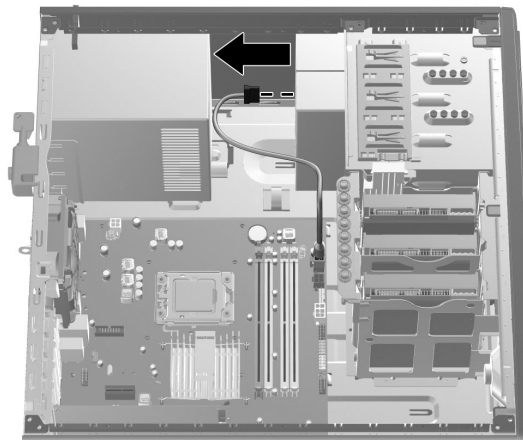

HP SuperSpeed USB 3.0 PCIe x1 Card Quick Setup

© Copyright 2010 Hewlett-Packard Development Company, L.P.
Printed in

First Edition: March 2010

610969-B21

← or →

+