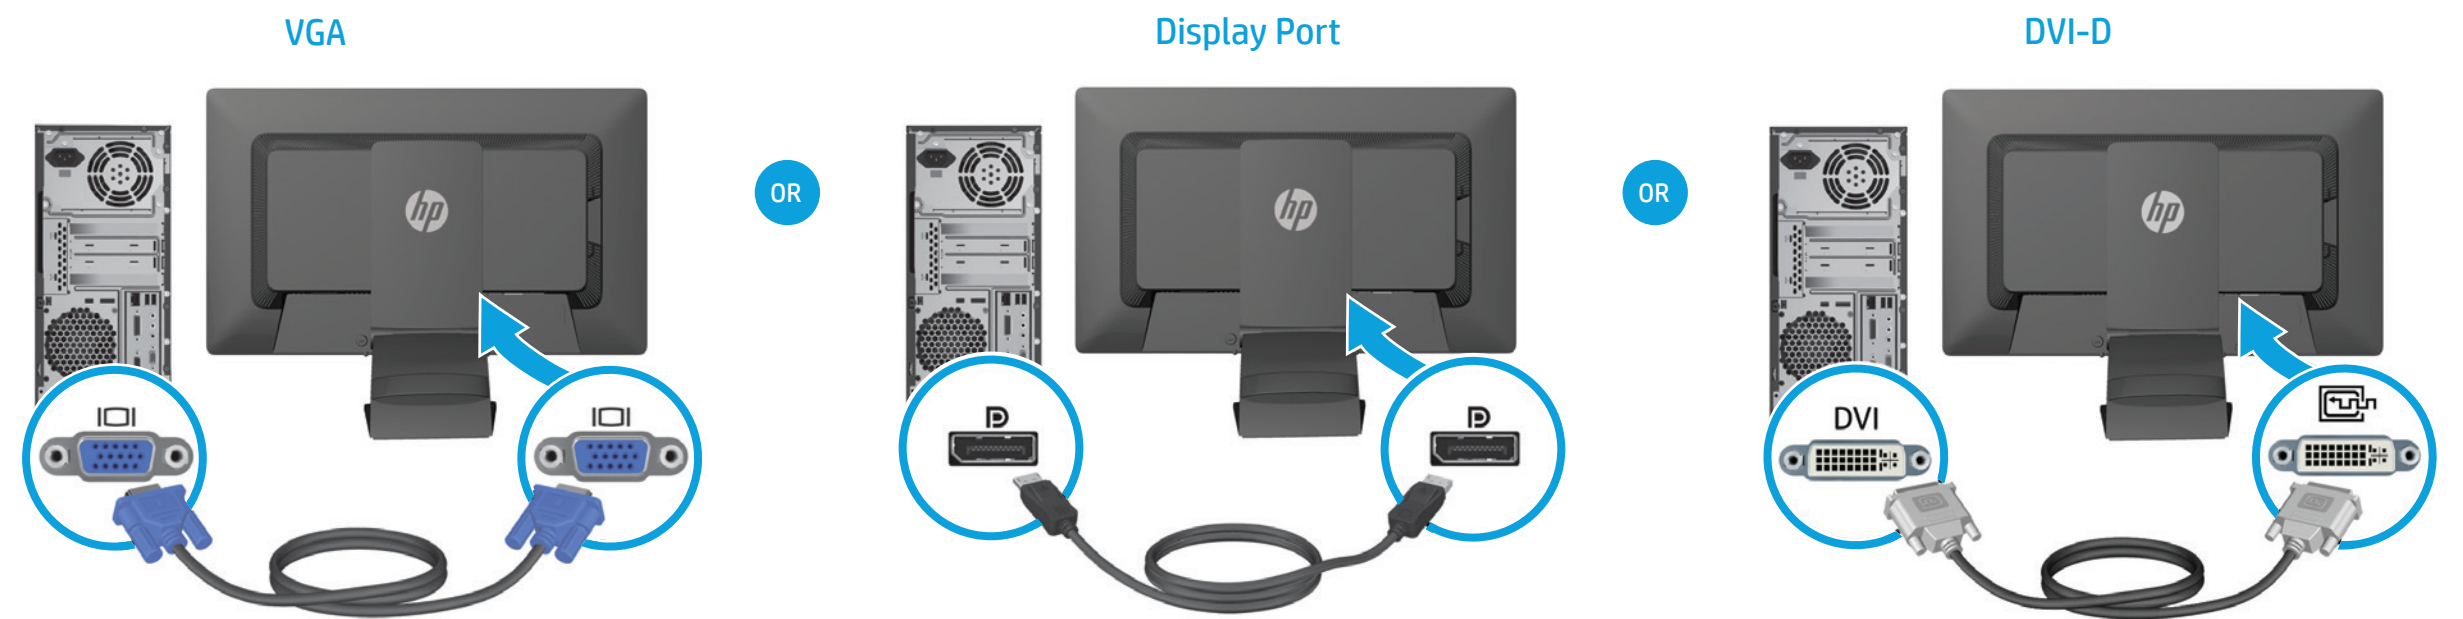

# EliteDisplay LED Backlit Monitors

Optimum Resolution E201: 1600 x 900 @ 60 Hz

Optimum Resolution: E221, E221i, E231, E231i, E271i: 1920 x 1080 @ 60 Hz

Optimum Resolution E241i: 1920 x 1200 @ 60 Hz

1

2

3

4