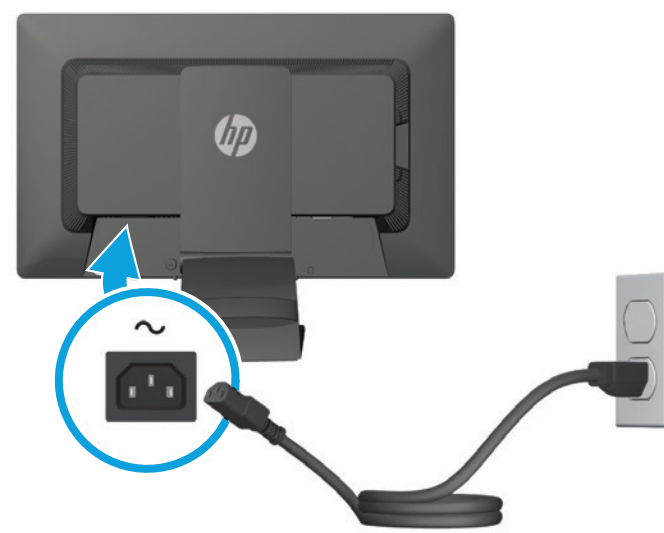

# EliteDisplay LED Backlit Monitors

Optimum Resolution E201: 1600 x 900 @ 60 Hz

Optimum Resolution: E221, E221i, E231, E231i, E271i: 1920 x 1080 @ 60 Hz

Optimum Resolution E241i: 1920 x 1200 @ 60 Hz

1

2

3

4