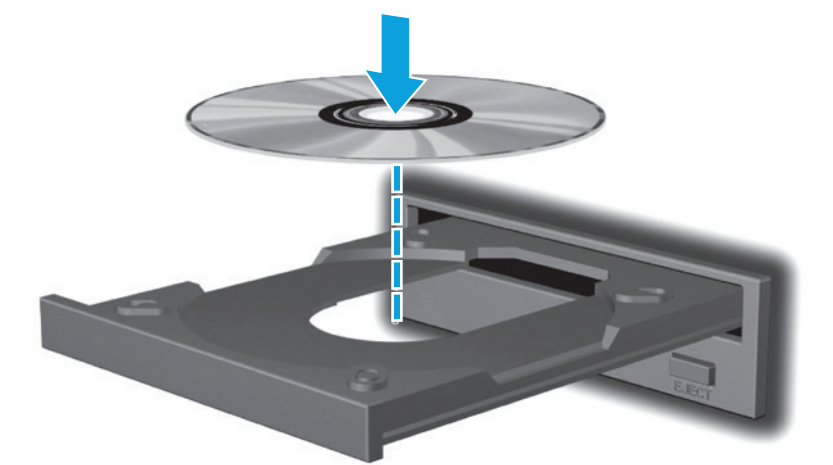

EliteDisplay LED Backlit Monitors

Optimum Resolution E201: 1600 x 900 @ 60 Hz

Optimum Resolution: E221, E221i, E231, E231i, E271i: 1920 x 1080 @ 60 Hz

Optimum Resolution E241i: 1920 x 1200 @ 60 Hz

1

2

3

4

5

6

714156-B24

Copyright © 2013 Hewlett-Packard Development Company, L.P.
Fourth Edition December 2013
The information contained herein is subject to change without notice.
Printed in xxxxx