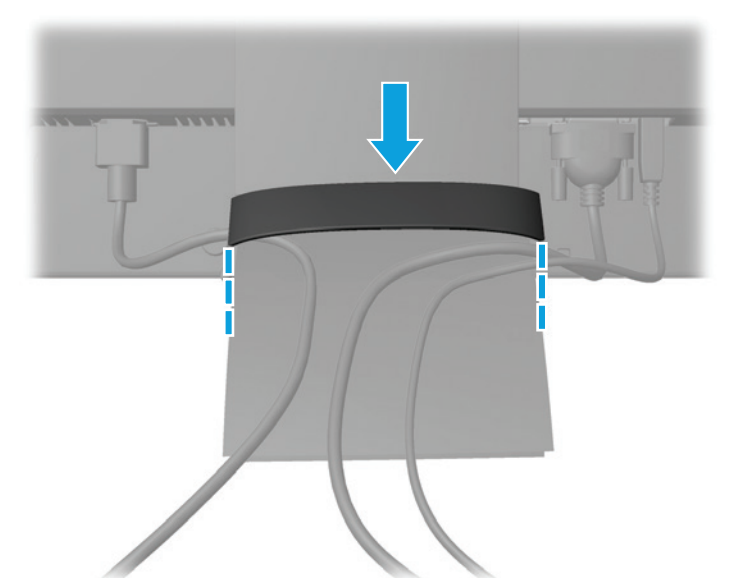

EliteDisplay LED Backlit Monitors

Optimum Resolution E201: 1600 x 900 @ 60 Hz

Optimum Resolution: E221, E221i, E231, E231i, E271i: 1920 x 1080 @ 60 Hz

Optimum Resolution E241i: 1920 x 1200 @ 60 Hz

1

2

3

4

5

6

714156-B24

Copyright © 2013 Hewlett-Packard Development Company, L.P.
Fourth Edition December 2013
The information contained herein is subject to change without notice.
Printed in xxxxx