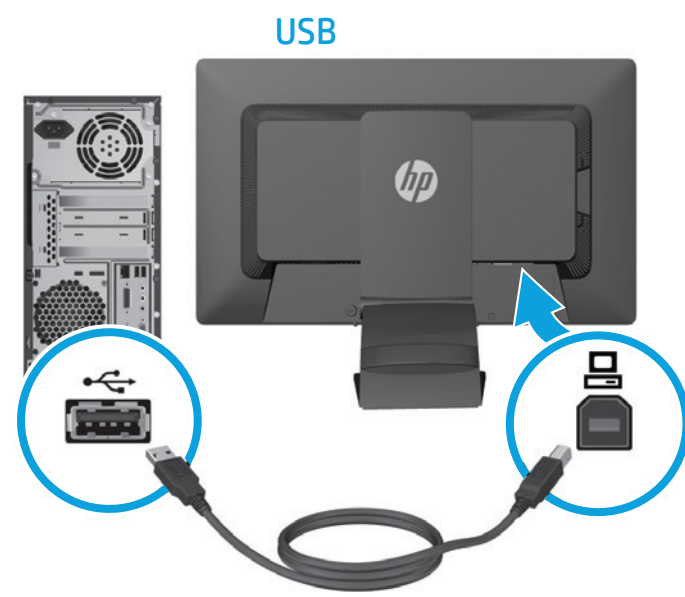

# EliteDisplay LED Backlit Monitors

Optimum Resolution E201: 1600 x 900 @ 60 Hz

Optimum Resolution: E221, E221i, E231, E231i, E271i: 1920 x 1080 @ 60 Hz

Optimum Resolution E241i: 1920 x 1200 @ 60 Hz

1

2

3

4