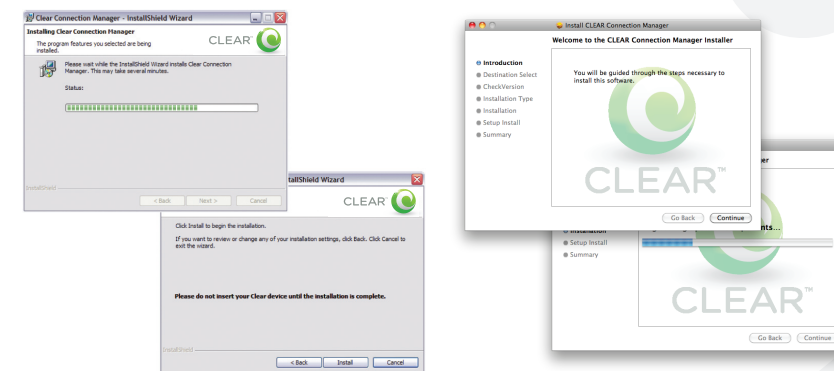

- Windows XP
- Windows Vista
- Windows 7
- Mac OS X

Software Installation

The software will take a few minutes to install.

Windows Installer

Mac Installer

page edge indicated in pink

fold along center line
staple locations in red